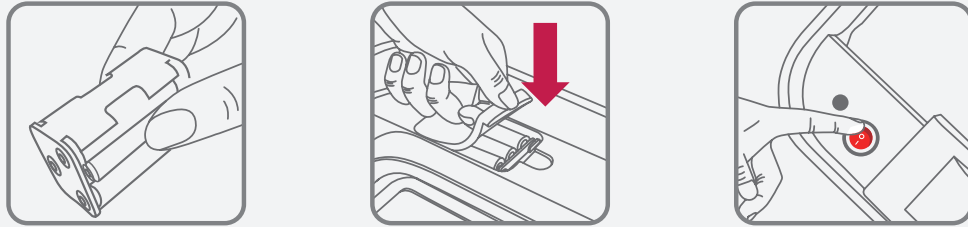

Installing the sensor bin

1 Install batteries

Install 3x AA batteries into the battery compartment according to +/- instructions. Place the battery compartment back and activate the on/off switch.

2 Place garbage bag