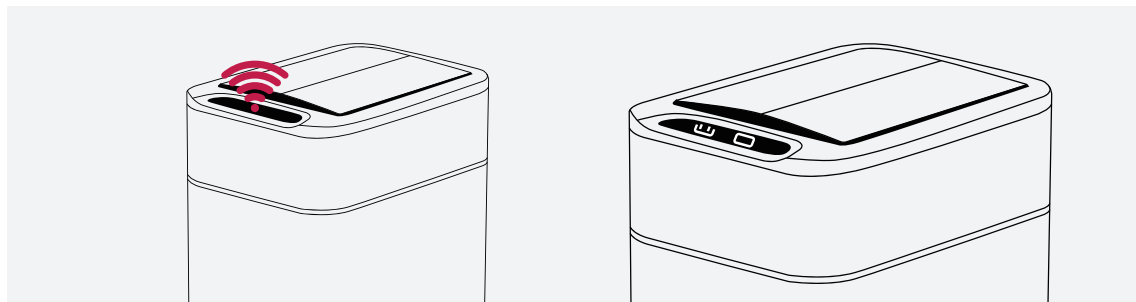

3 Intelligent sensor

Place your hand gently over the sensing area and the lid will open. After that, the lid will close automatically after 15 sec.

4 Manual operation

Tap the button on the left side of the lid, the bin will slowly open. The trash can will remain open during that moment. Press the button on the right side, the lid will slowly close.

Troubleshooting

Trouble	How to solve
Lid opens unusual	Check whether batteries are installed properly according to "+" and "-" instruction. Or check whether lithium battery incurs low power, and then re-open the power source switch. Check whether sensing area is clean or not, please use neat cloth to wipe if it is dirty.
Lid closes unusual	Check whether electric circuits are damp. If yes, please do not connect power source. You can only use the bin if it is dry. Check whether there is any obstacles around the lid. If yes, please remove it. Dry battery may incur low power, please replace it.
Lid opens slowly	Dry battery may incur low power, please replace it.