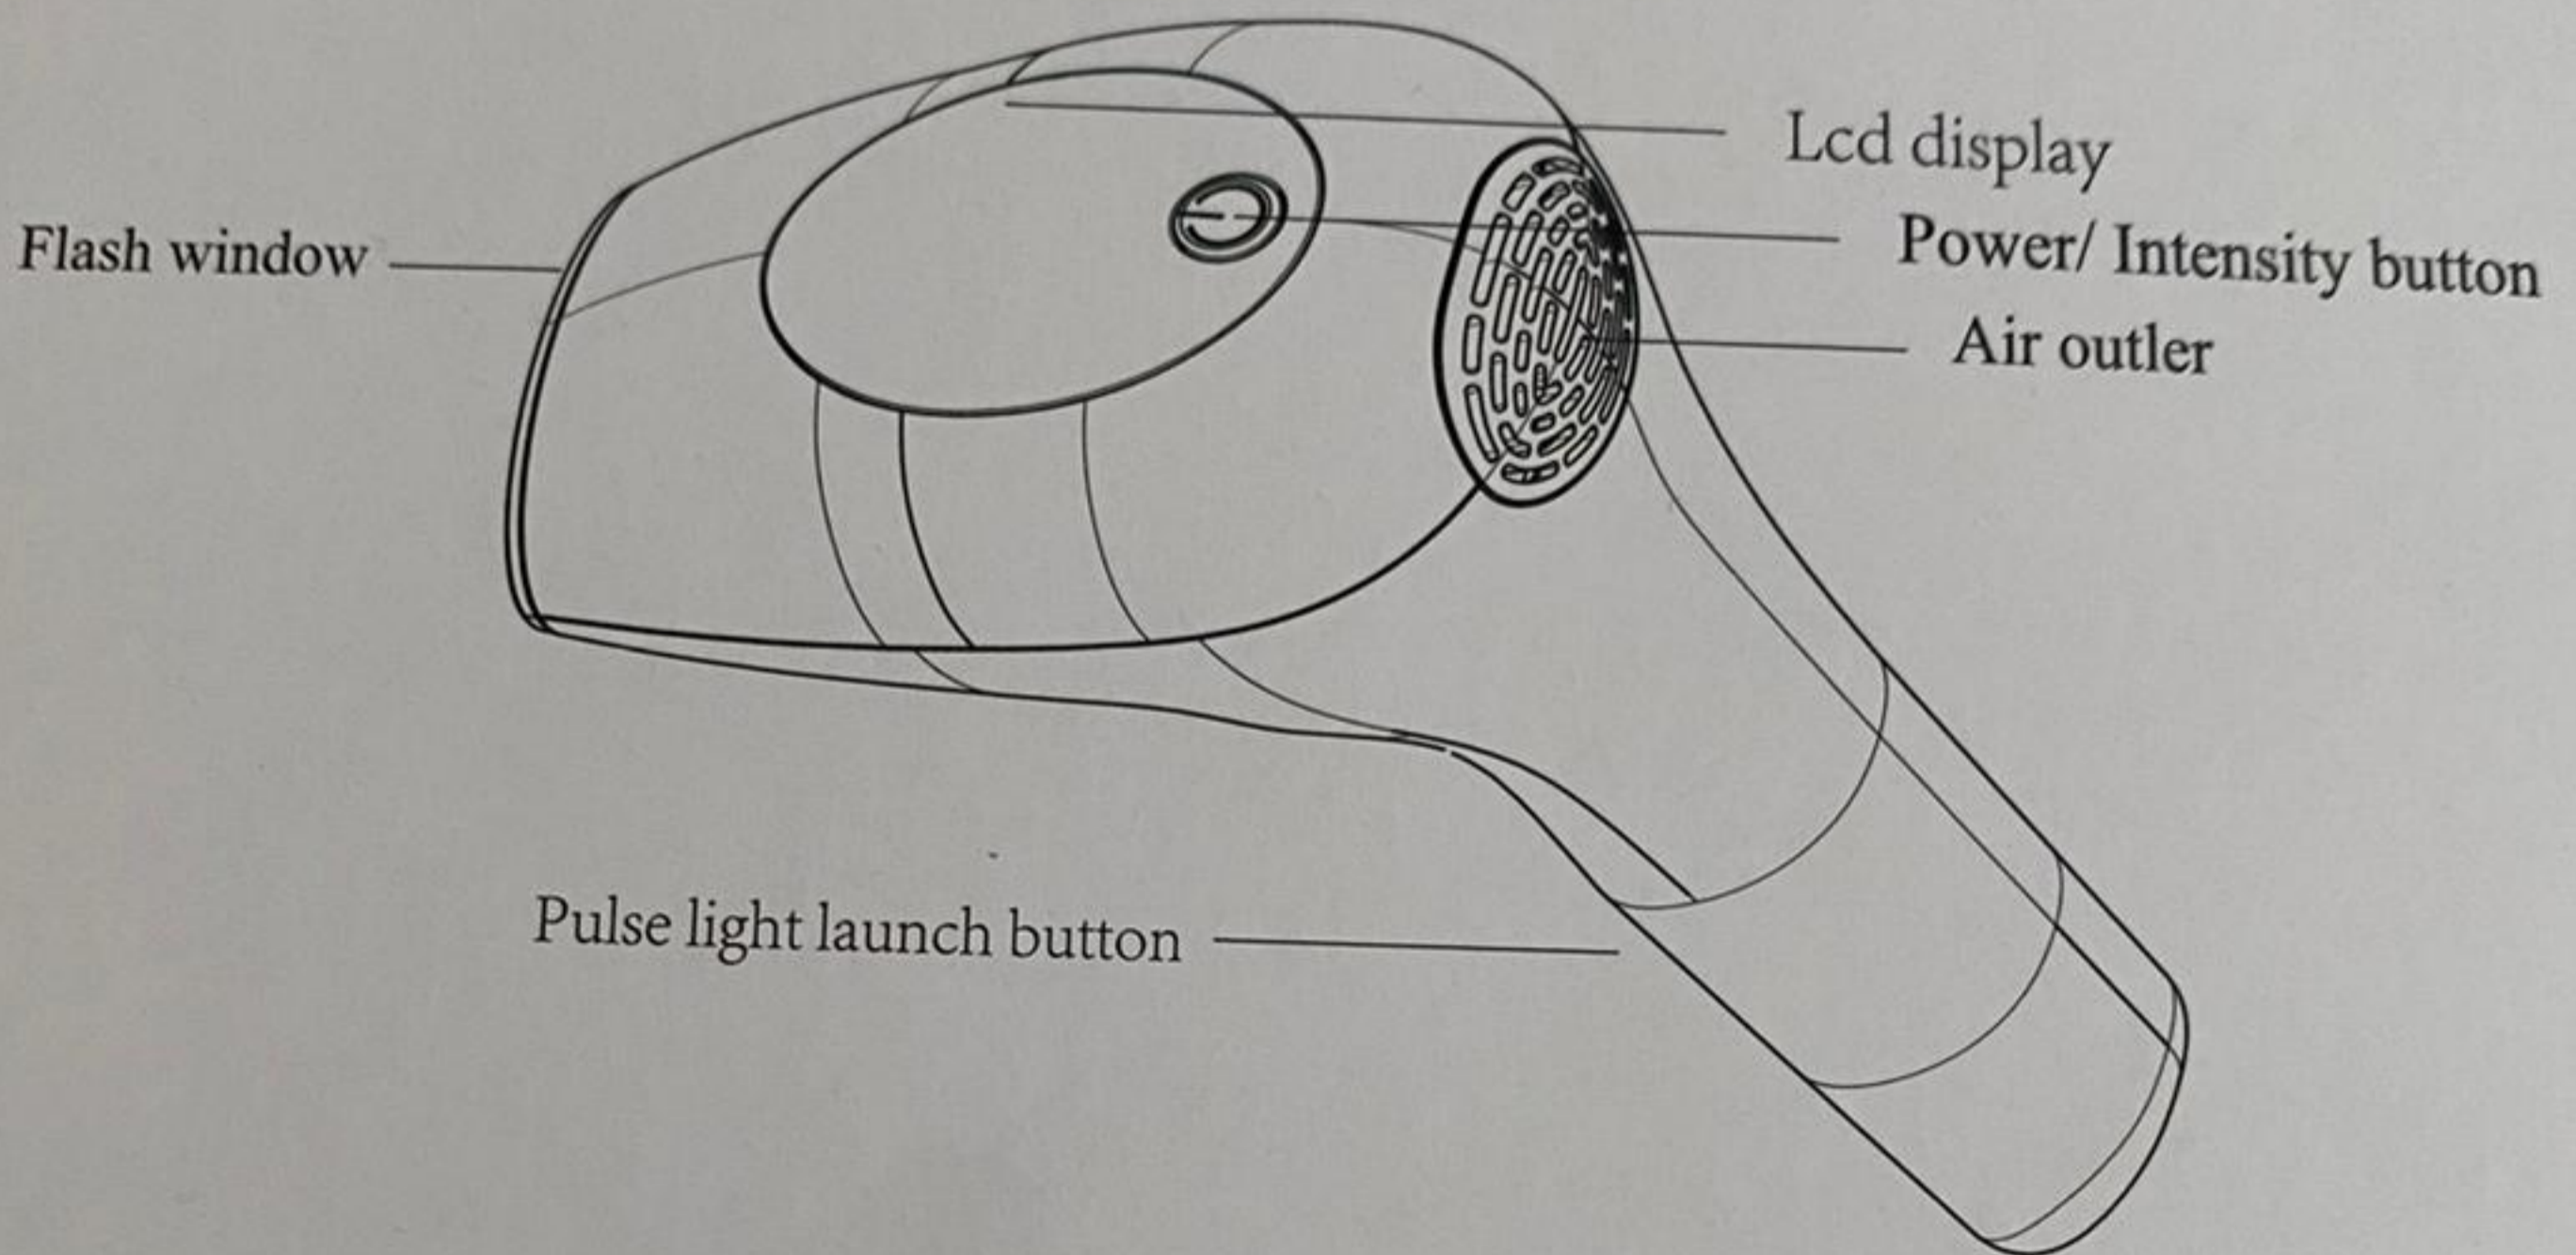

## PRODUCT STRUCTURE

## SPECIFICATION PARAMETER

Name: Intense pulsed light

Model No: AM001

Power: 36W

Input: AC100V-240V 50/60Hz

Voltage: 12V 3A

Specification: 186×112×78mm

FC CE RoHS 