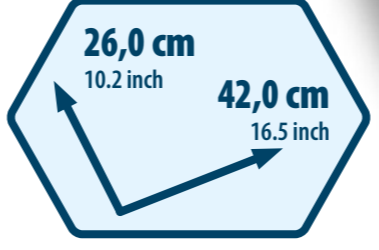

TOY SINK with Water Function