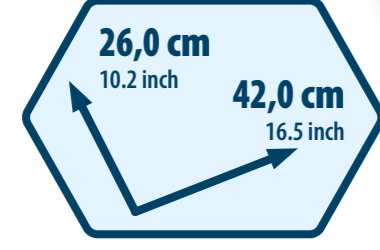

TOY SINK with Water Function

Licensed by **Miele**