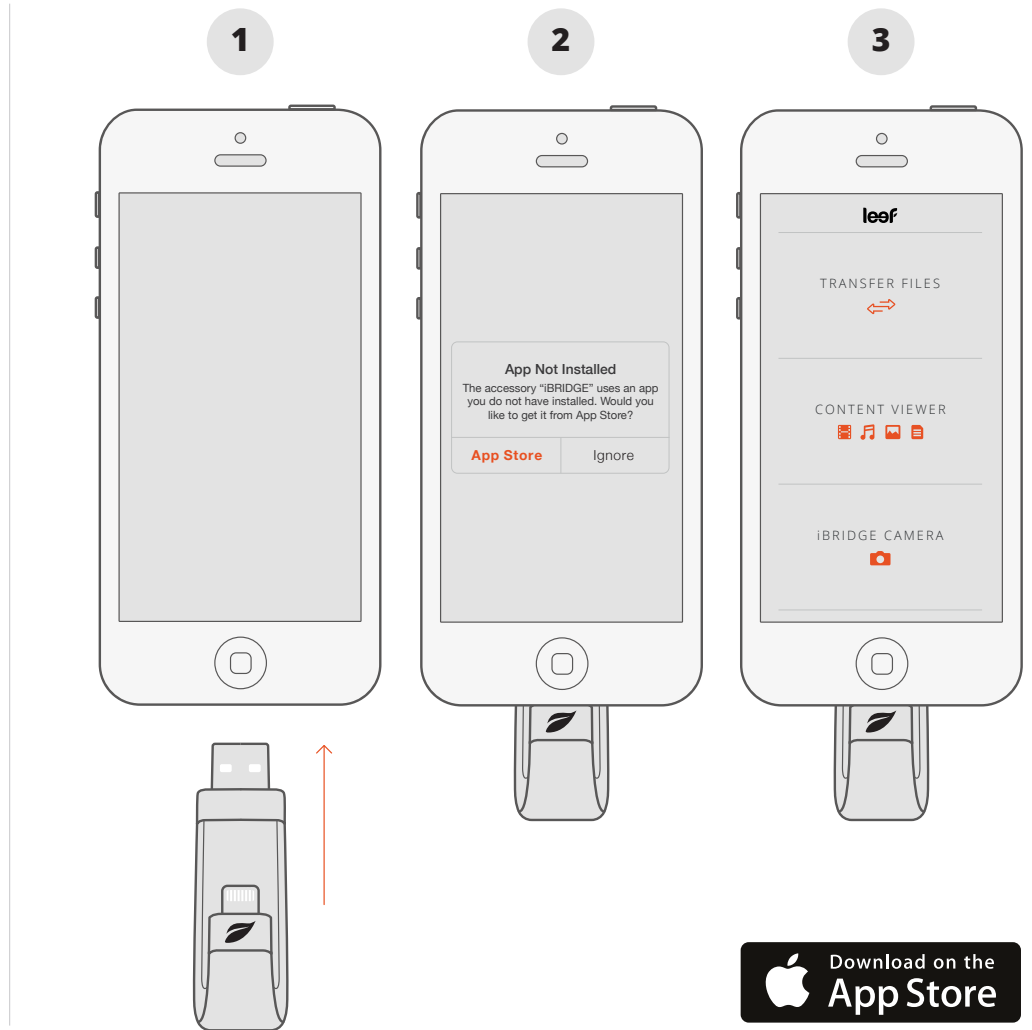

## COMPATIBILITY:

**iPod Touch**  
5th generation

**iPhone**  
5/5s/5c, 6/6plus

**iPad**  
Air/Air2, Mini/Mini2/Mini3,  
iPad with Retina display,  
iPad (4th generation)

**Mac / PC**