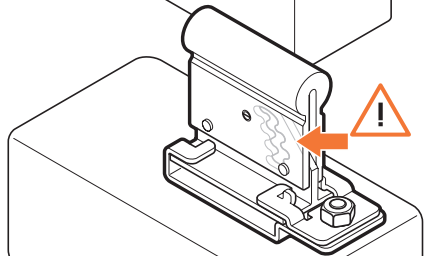

expanding experiences

SOUND 3200

Max. weight load = 5 kg

Scan the QR-code to find the
installation movie on YouTube:

More information on: www.vogels.com

nr. 10

nr. 10

4