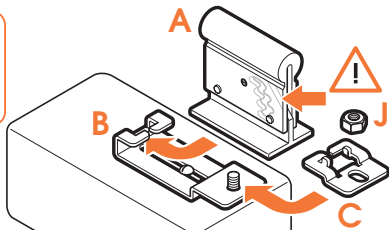

expanding experiences

SOUND 3200

Max. weight load = 5 kg

Scan the QR-code to find the
installation movie on YouTube:

More information on: www.vogels.com

nr. 10

nr. 10

4