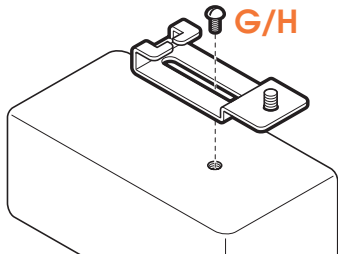

expanding experiences

SOUND 3200

Max. weight load = 5 kg

Scan the QR-code to find the
installation movie on YouTube:

More information on: www.vogels.com

nr. 10

nr. 10

4