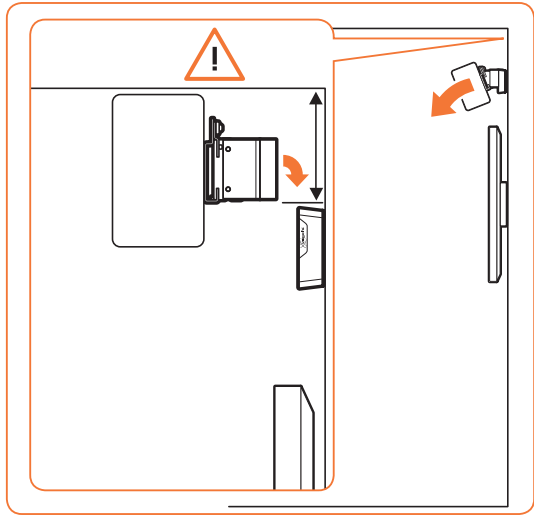

expanding experiences

SOUND 3200

Max. weight load = 5 kg

Scan the QR-code to find the
installation movie on YouTube:

More information on: www.vogels.com

nr. 10

nr. 10

4