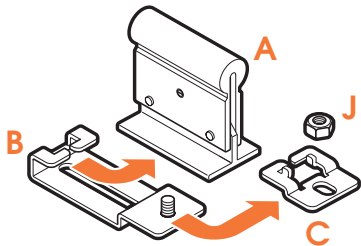

expanding experiences

SOUND 3200

Max. weight load = 5 kg

Scan the QR-code to find the
installation movie on YouTube:

More information on: www.vogels.com

nr. 10

nr. 10

4