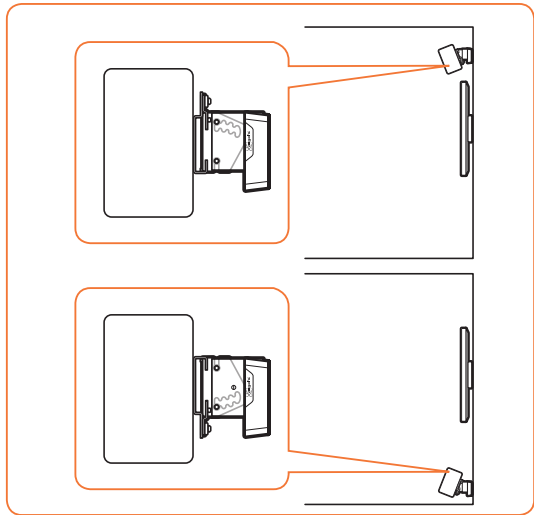

expanding experiences

SOUND 3200

Max. weight load = 5 kg

Scan the QR-code to find the
installation movie on YouTube:

More information on: www.vogels.com

nr. 10

nr. 10

4