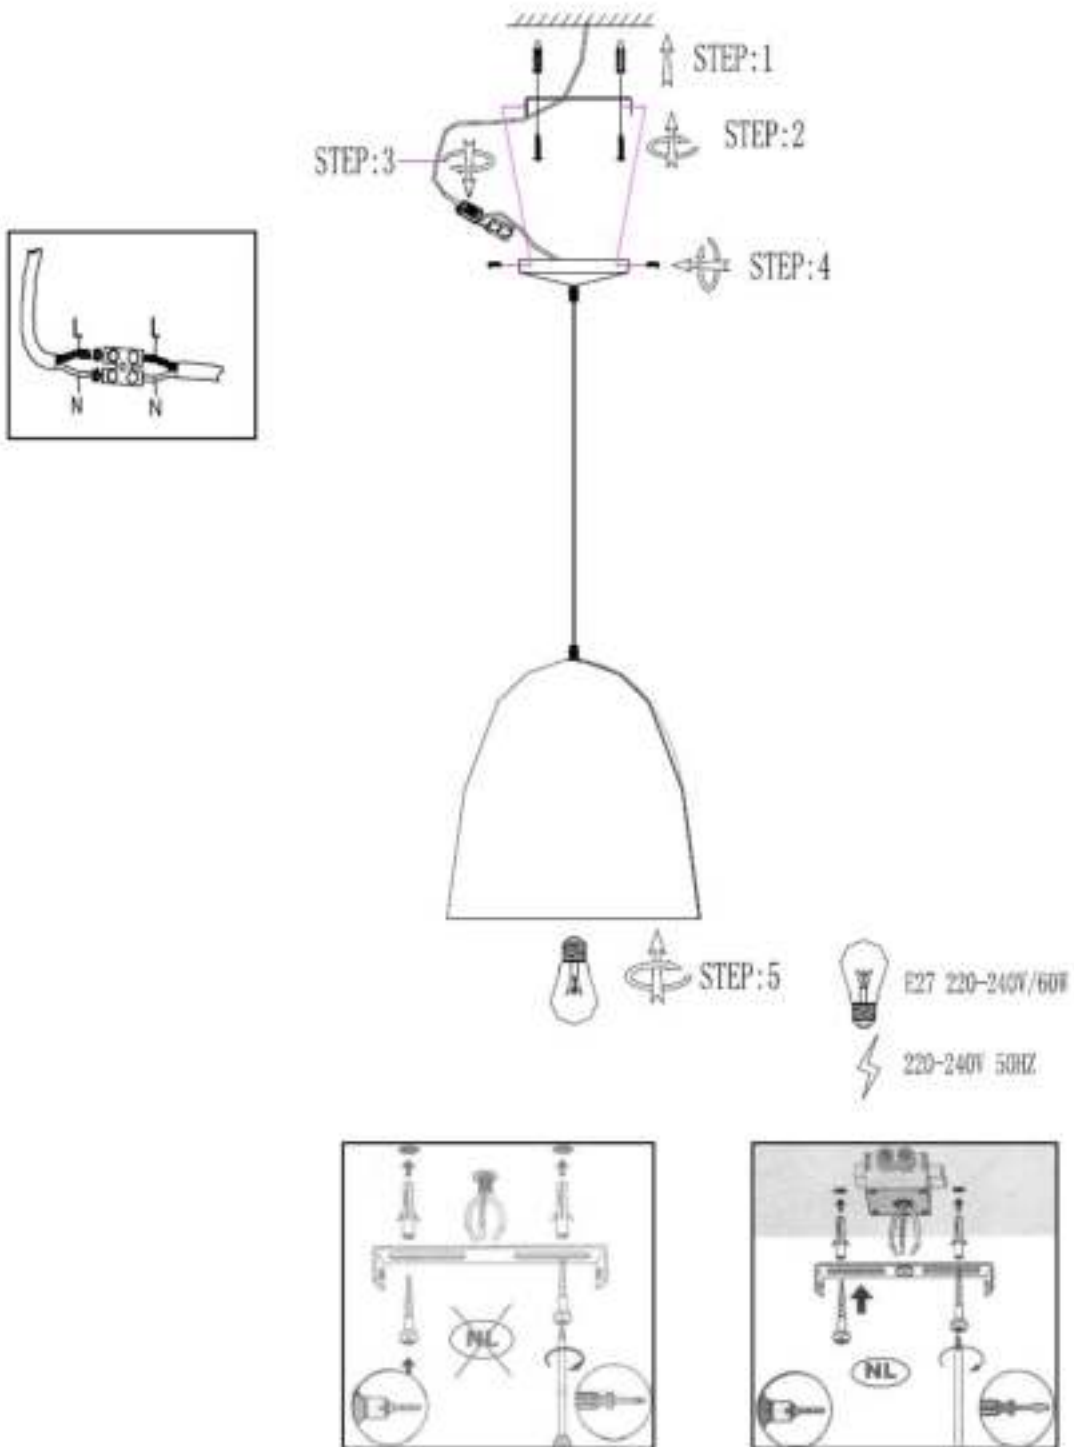

Line drawing of the item (with outline dimensions)

Item number: 76456/30/31

Installation drawing (the same as it in its instruction manual)

Technical details

materials used:	ALUM.
color:	White
dimmable and how is the fixture dimmable:	
size:	Height: 1200MM Length: Width: D300MM Net Weight: 1 KGS
power requirements:	220-240V~50Hz
bulb type and maximum Wattage:	E27 Max.60W
number of bulbs:	1xE27
IP degree:	IP20