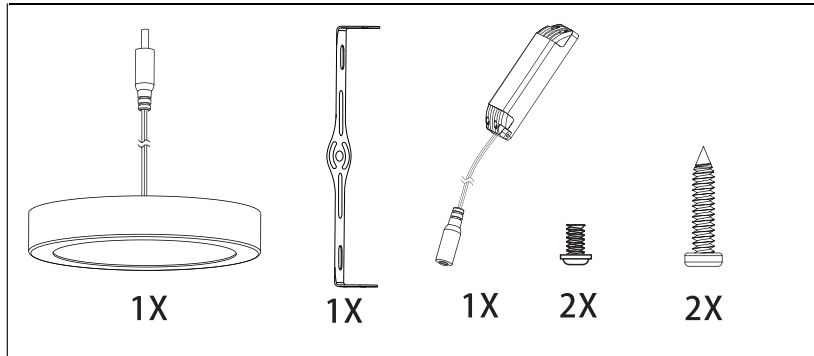

# EGLO LED panel light

Art.-Nr.: 94535/94536/94527

A

B

C

D

E

F