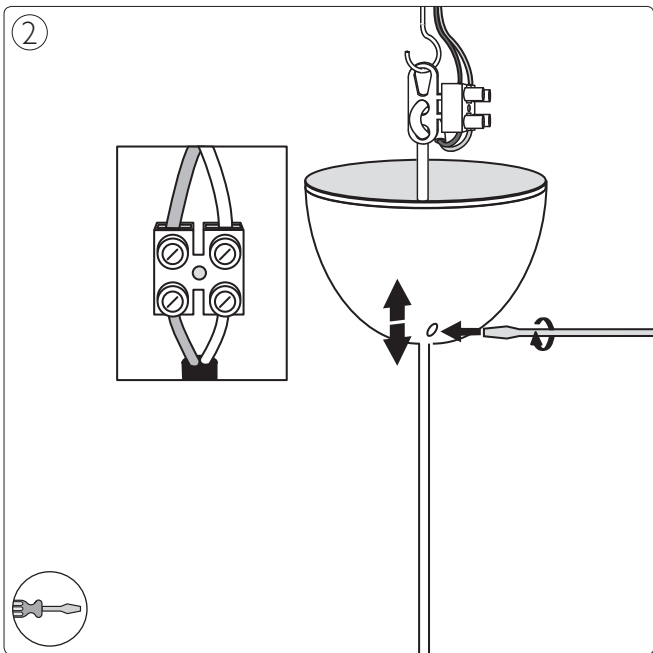

Minnie Mouse:

71753/31/16

Winnie The Pooh:

71753/30/16

B

3

Philips Lighting Contact Centre
Int. Business Reply Service
I.B.R.S. / C.C.R.I. Numéro 10461
5600 VB Eindhoven
Pays-Bas / The Netherlands

www.philips.com/homelighting
☎ +800 7445 4775