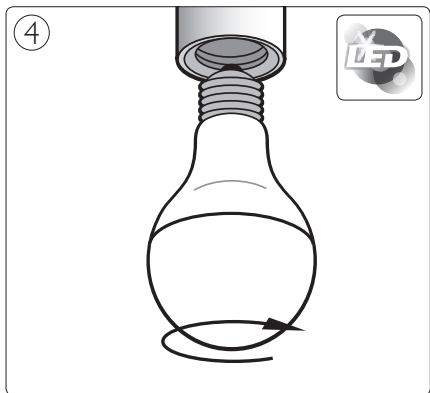

Minnie Mouse:

71753/31/16

Winnie The Pooh:

71753/30/16

B

3

Philips Lighting Contact Centre
Int. Business Reply Service
I.B.R.S. / C.C.R.I. Numéro 10461
5600 VB Eindhoven
Pays-Bas / The Netherlands

www.philips.com/homelighting
☎ +800 7445 4775