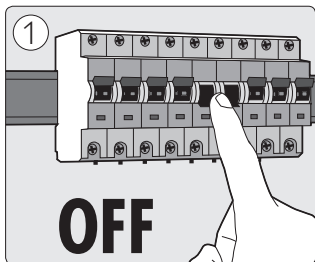

Minnie Mouse:

71753/31/16

Winnie The Pooh:

71753/30/16

B

3

Philips Lighting Contact Centre
Int. Business Reply Service
I.B.R.S. / C.C.R.I. Numéro 10461
5600 VB Eindhoven
Pays-Bas / The Netherlands

www.philips.com/homelighting
☎ +800 7445 4775