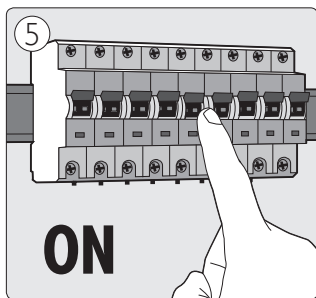

Minnie Mouse:

71753/31/16

Winnie The Pooh:

71753/30/16

B

3

Philips Lighting Contact Centre
Int. Business Reply Service
I.B.R.S. / C.C.R.I. Numéro 10461
5600 VB Eindhoven
Pays-Bas / The Netherlands

www.philips.com/homelighting
☎ +800 7445 4775