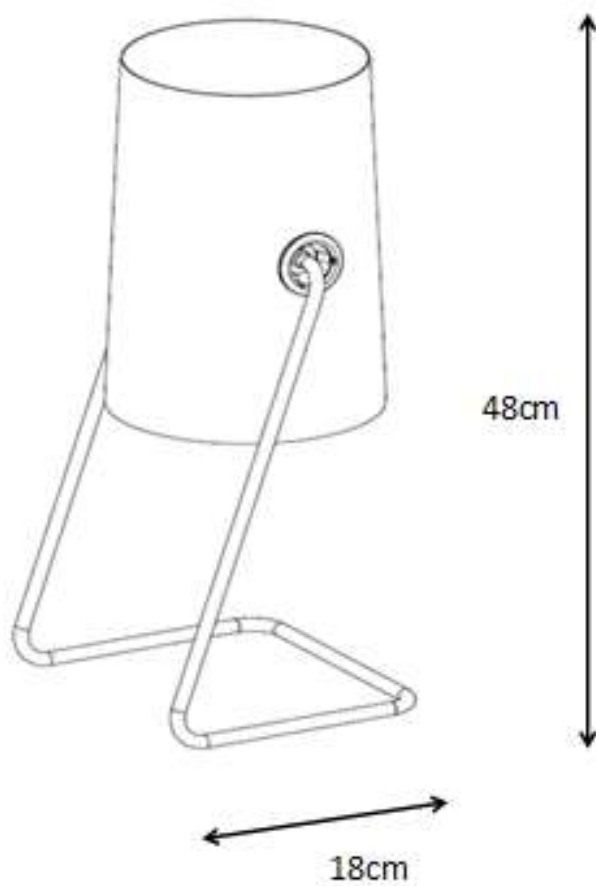

Line drawing of the item

Item number: 06503/81/31

Installation drawing

Technical details

materials used:	Metal + PS + fabric
color:	white
dimmable and how is the fixture dimmable:	
size:	Height: 48cm Length: 20cm Width: 18cm Net Weight: 0.52kgs
power requirements:	220-240V~50Hz
bulb type and maximum Wattage:	E14 ESL Max.18W
number of bulbs:	1XE14
IP degree:	IP20