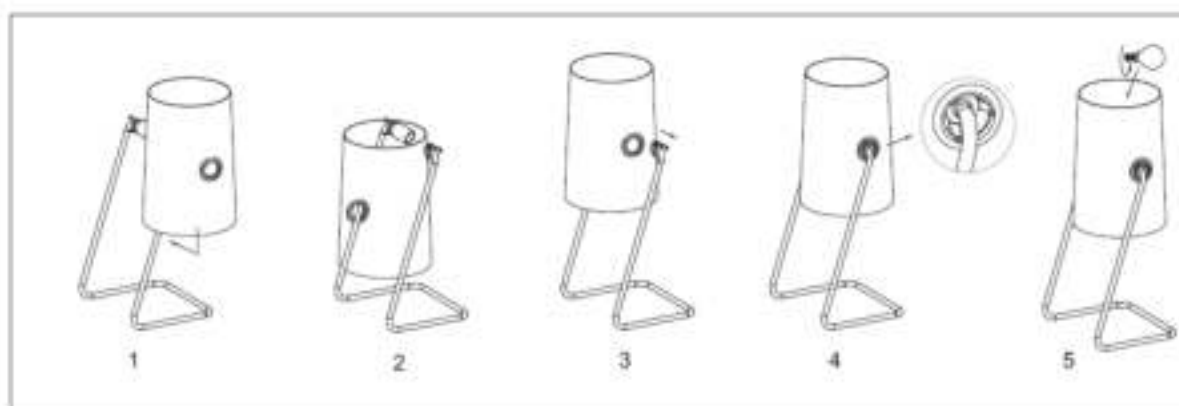

Line drawing of the item

Item number: 06503/81/31

Installation drawing

Technical details

materials used:	Metal + PS + fabric
color:	white
dimmable and how is the fixture dimmable:	
size:	Height: 48cm Length: 20cm Width: 18cm Net Weight: 0.52kgs
power requirements:	220-240V~50Hz
bulb type and maximum Wattage:	E14 ESL Max.18W
number of bulbs:	1XE14
IP degree:	IP20