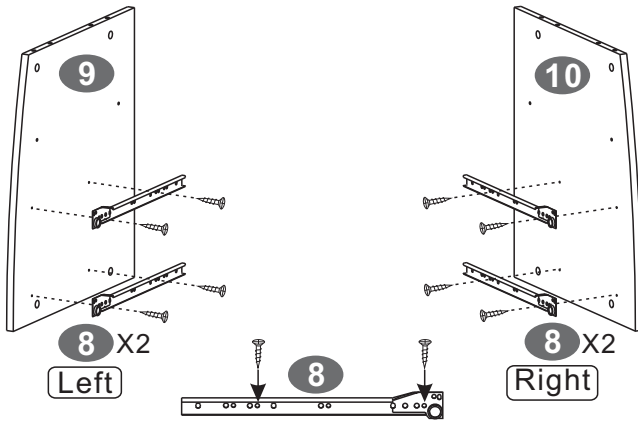

6

▪ SCREWS

B 3X15 MM

8PCS

7