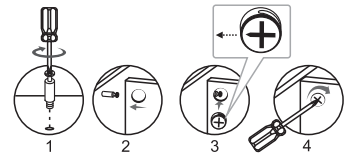

6X40MM & 6X25MM BOLT INSTALLATION AS BELOW:

▪ SCREWS

PART	QTY.	ITEM	
A	20	6X40 MM	
B	16	3X15 MM	
C	8	4X35 MM	
D	4	4X20 MM	
E	12	4X14 MM	
F	8	6X12 MM	
G	4	4X4 MM	
H	5	6X35 MM	
I	2	Φ40 MM	
J	3	6X25 MM	

PART	QTY.	ITEM	
K	6	5X40 MM	
L	12	6X25 MM	
M	4	Φ5X17 MM	
N	2		
O	8	3X12 MM	
P	20	Φ 15 MM	
Q	12	Φ 12 MM	
R	12	8X30 MM	
	1		

5

REPEAT FOR THE BOX DRAWER

▣ SCREWS
B 3X15 MM
 4PCS

6

▪ SCREWS

B 3X15 MM

8PCS

7