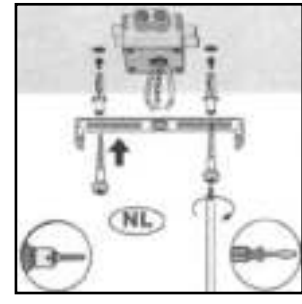

Item number: 43401/31/30, 43401/31/31, 43401/31/36, 43401/31/41, 43401/31/66

Technical details

Materials used:	Metal
Color:	Black, White, Silver, Tauqe, Pink
Dimmable and how is fixture dimmable	
Size:	Height: 149CM
	Length: 31CM
	Width: 31CM
	Net weight:
Power requirements:	220-240V~50Hz
Bulb type and maximum wattage:	E27 Max.60W
Number of bulbs:	1 x E27
IP degree:	IP 20