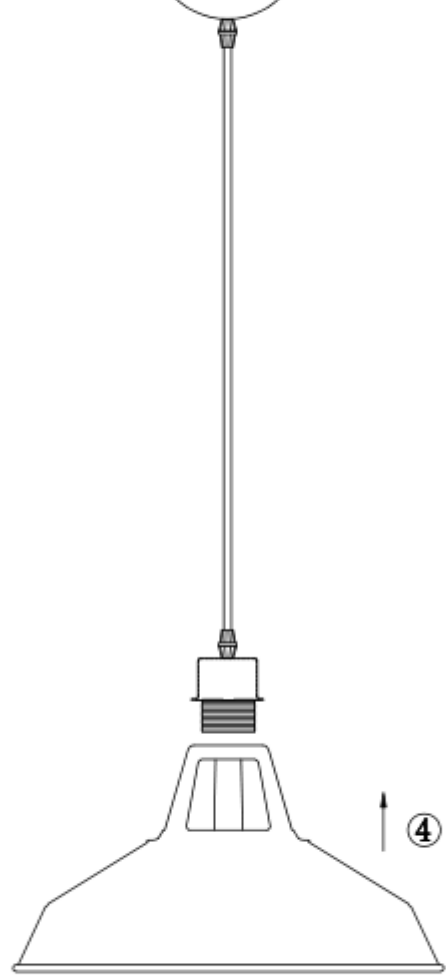

Item number: 43401/31/30, 43401/31/31, 43401/31/36, 43401/31/41, 43401/31/66

Technical details

Materials used:	Metal
Color:	Black, White, Silver, Tauqe, Pink
Dimmable and how is fixture dimmable	
Size:	Height: 149CM
	Length: 31CM
	Width: 31CM
	Net weight:
Power requirements:	220-240V~50Hz
Bulb type and maximum wattage:	E27 Max.60W
Number of bulbs:	1 x E27
IP degree:	IP 20