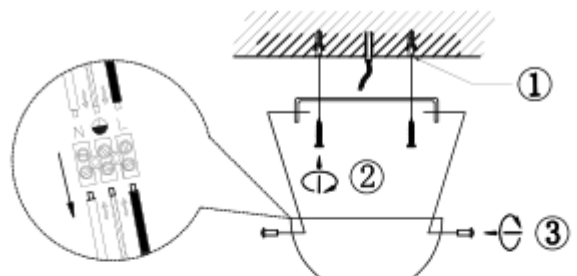

Item number: 43401/31/30, 43401/31/31, 43401/31/36, 43401/31/41, 43401/31/66

Technical details

Materials used:	Metal
Color:	Black, White, Silver, Tauqe, Pink
Dimmable and how is fixture dimmable	
Size:	Height: 149CM
	Length: 31CM
	Width: 31CM
	Net weight:
Power requirements:	220-240V~50Hz
Bulb type and maximum wattage:	E27 Max.60W
Number of bulbs:	1 x E27
IP degree:	IP 20