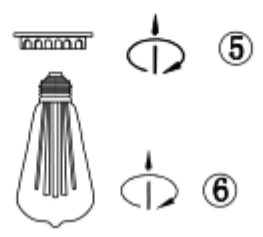

Item number: 43401/31/30, 43401/31/31, 43401/31/36, 43401/31/41, 43401/31/66

Technical details

Materials used:	Metal
Color:	Black, White, Silver, Tauqe, Pink
Dimmable and how is fixture dimmable	
Size:	Height: 149CM
	Length: 31CM
	Width: 31CM
	Net weight:
Power requirements:	220-240V~50Hz
Bulb type and maximum wattage:	E27 Max.60W
Number of bulbs:	1 x E27
IP degree:	IP 20