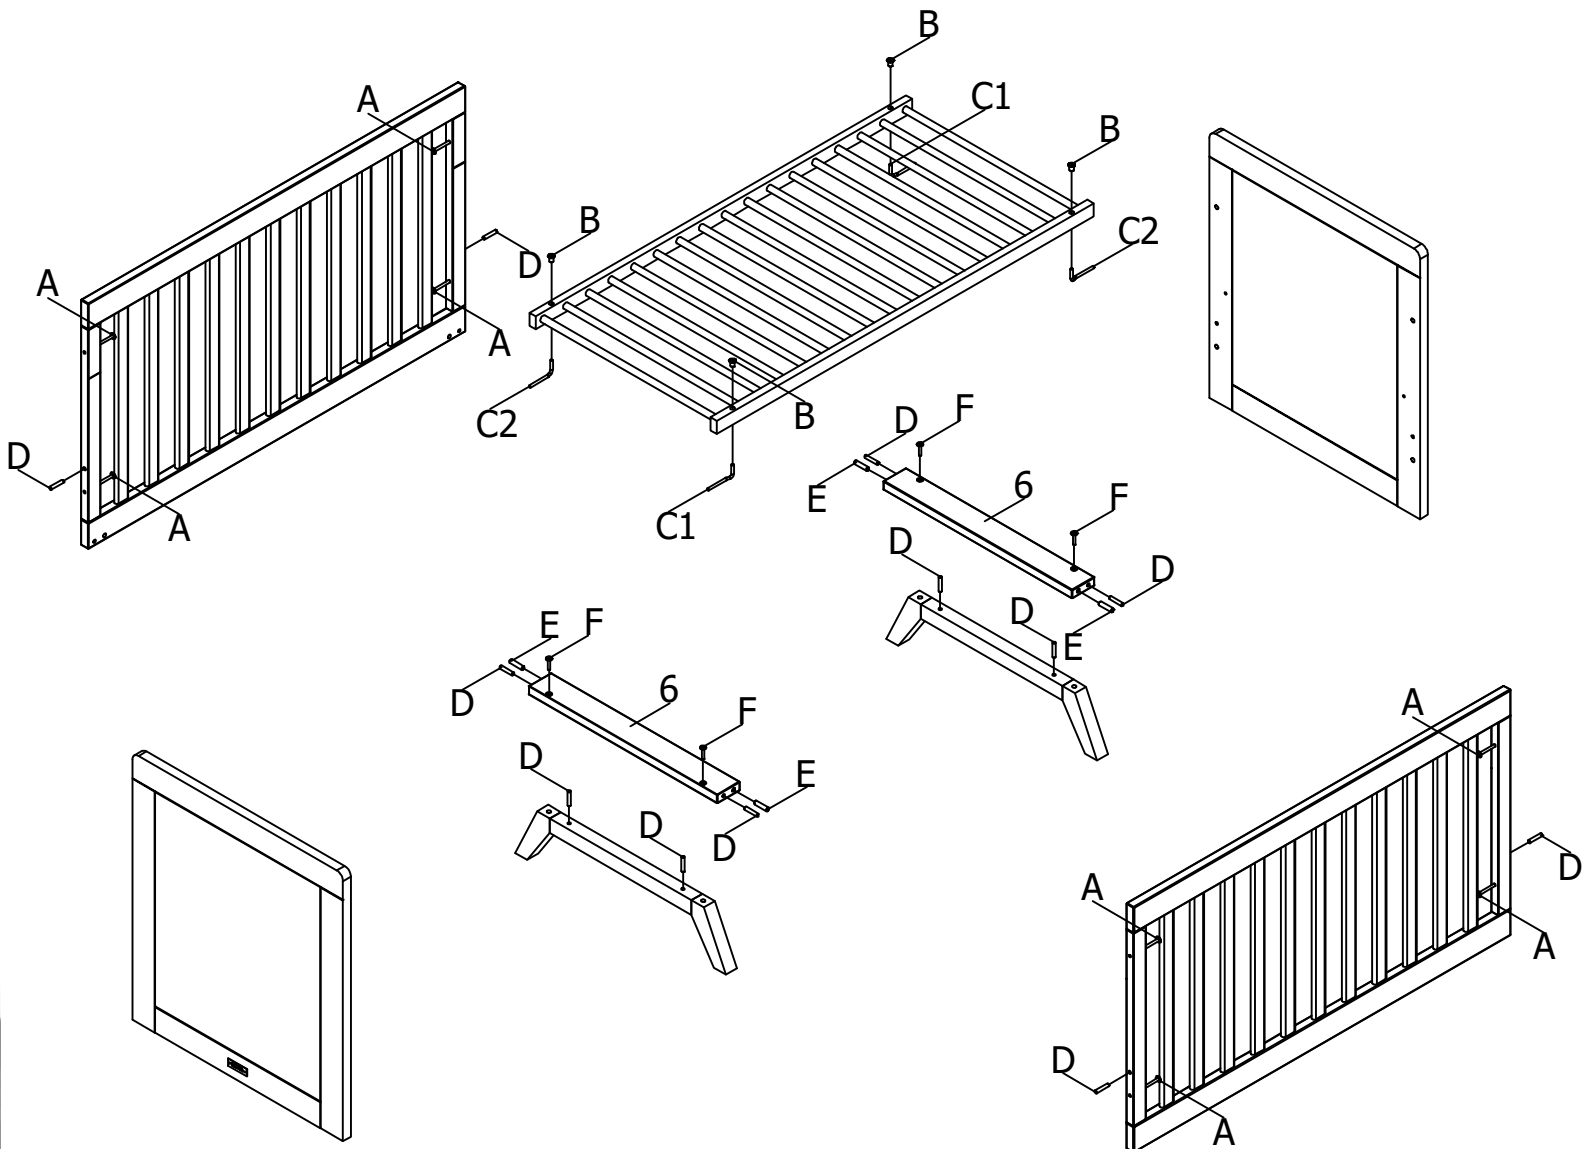

ASSEMBLY INSTRUCTION
MONTAGE HANDLEIDING
MONTAGE ANLEITUNG
NOTICE DE MONTAGE
MANUAL DE MONTAJE

UK
NL
D
F
ESP

MODEL
TYPE
COLOUR
ART.CODE

:FENNA
:BED 60X120
:WHITE
:114188.11.

Distributor:

BOPITA
Edisonweg 3, 6662 NW Elst
The Netherlands

www.bopita.com

01.05.2019.

 A M6X50 8X	 B M6 4X	 C1 2X	 C2 2X	 D Ø8X40 12X	 E Ø10x40 4X
artcode: 441016		artcode: 442015		artcode: 897012	
 F M6X35 4X	 G SW4 1X	 H SW5 1X			
artcode: 441013		artcode: 445001		artcode: 445002	