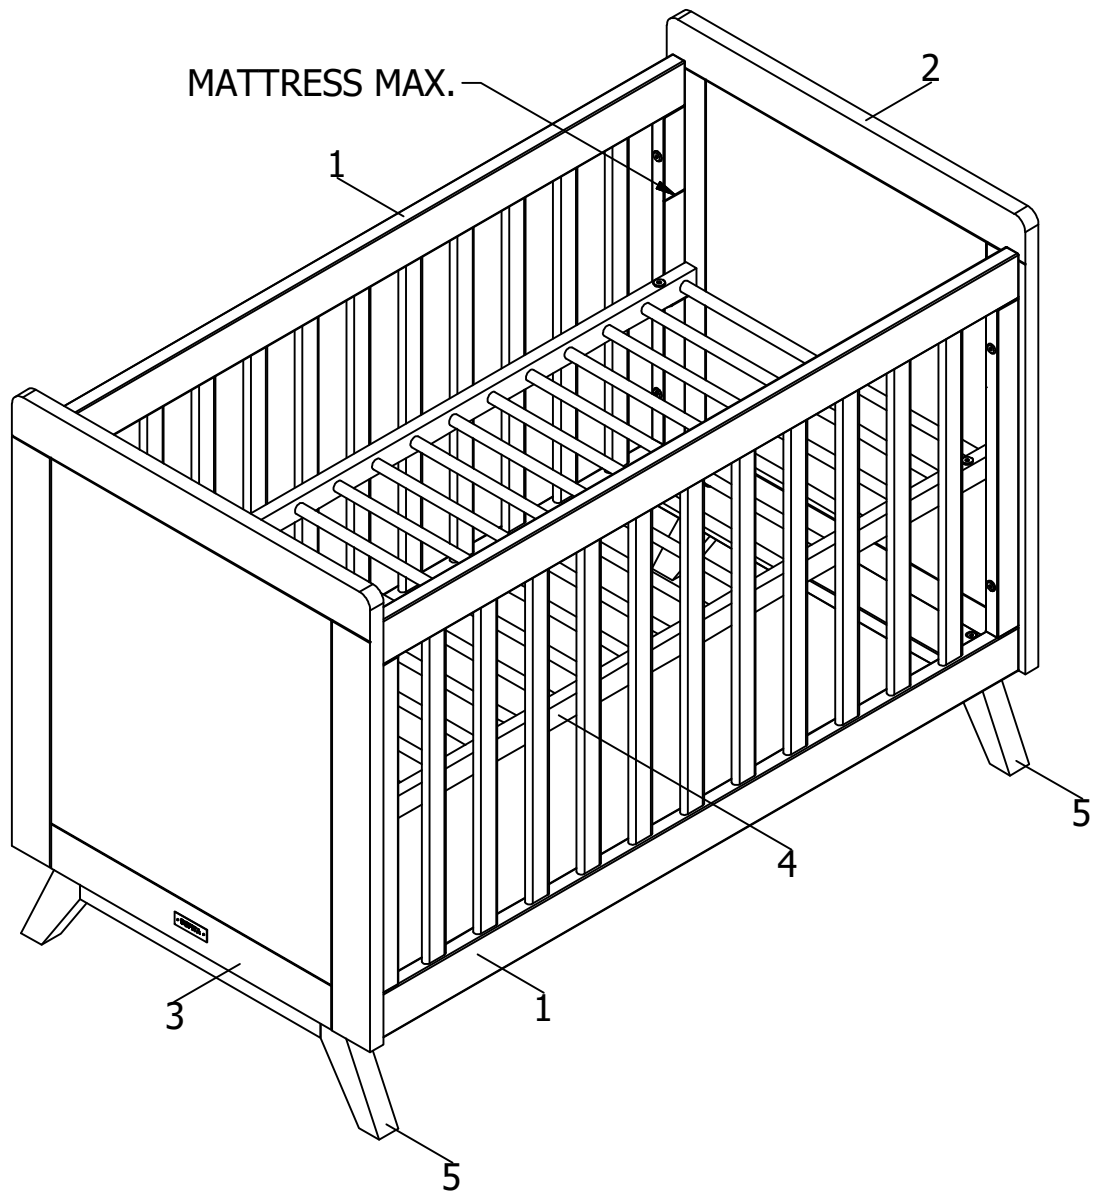

ASSEMBLY INSTRUCTION
MONTAGE HANDLEIDING
MONTAGE ANLEITUNG
NOTICE DE MONTAGE
MANUAL DE MONTAJE

UK
NL
D
F
ESP

MODEL
TYPE
COLOUR
ART.CODE

:FENNA
:BED 60X120
:WHITE
:114188.11.

Distributor:

BOPITA
Edisonweg 3, 6662 NW Elst
The Netherlands

www.bopita.com

01.05.2019.

 A M6X50 8X	 B M6 4X	 C1 2X	 C2 2X	 D Ø8X40 12X	 E Ø10x40 4X
artcode: 441016		artcode: 442015		artcode: 897012	
 F M6X35 4X	 G SW4 1X	 H SW5 1X			
artcode: 441013		artcode: 445001		artcode: 445002	