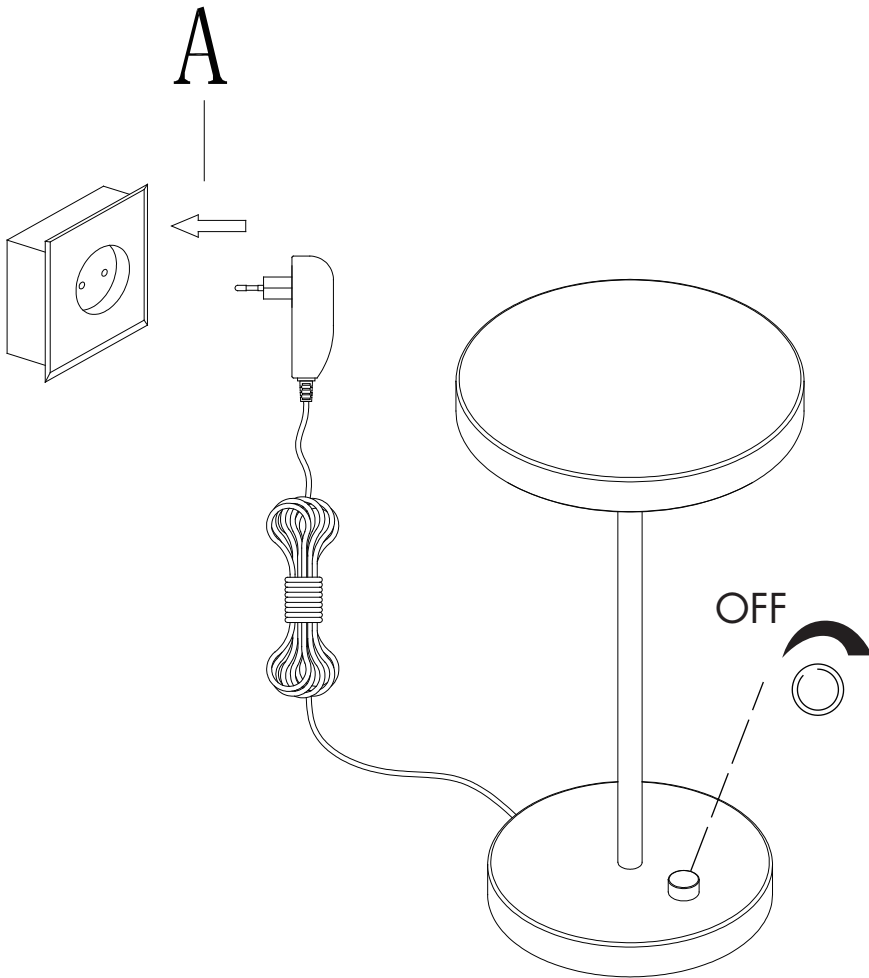

INSTRUCTION MANUAL

Disco TL Bronze

This item contains unchangeable LED

| | |
|-------|--------|
| 1700 | LM |
| 18 | W |
| 2700 | K |
| >80 | CRI |
| 30000 | H |
| 15000 | ON/OFF |

Overall Sizes: