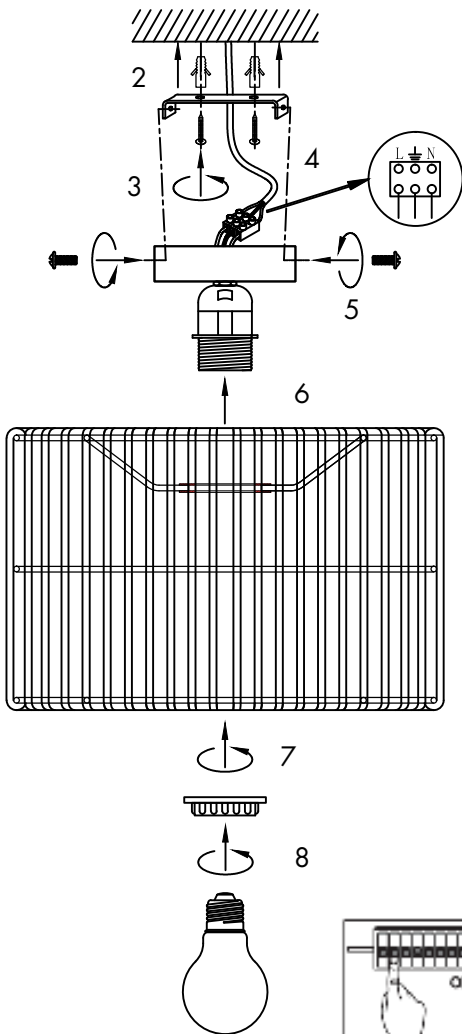

# INSTRUCTION MANUAL

Maud CL Black Rattan  
105561

Overall Sizes: