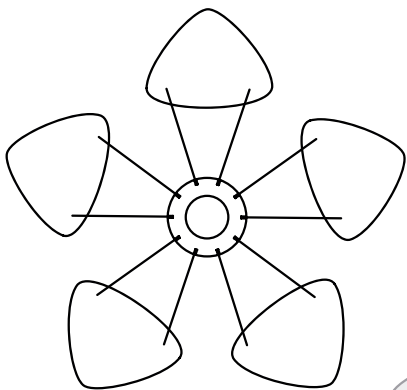

E27/E26

A

MAX 15W LED BULB

FOLLOW US ON SOCIAL MEDIA

@umagedesign | #umagedesign | umage.com

UMAGE

220523