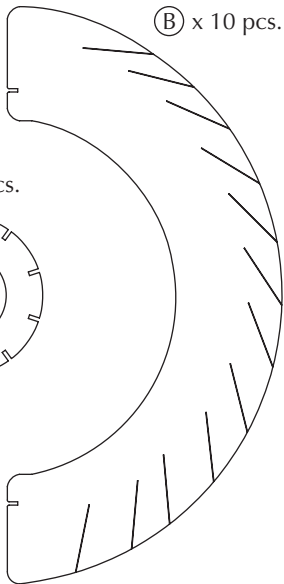

# SILVIA

lampshade | user guide

◇◇  
UMAGE

# ASSEMBLY GUIDE

Ⓒ x 50 pcs. + extra

Ⓑ x 10 pcs.

Ⓐ x 2 pcs.

Ⓓ x 10 pcs. + extra

Find assembly videos by using the QR code or by going online at our website  
**[umage.com/instructions](http://umage.com/instructions)**