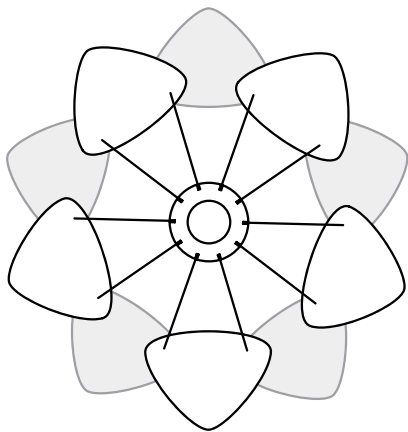

E27/E26

A

MAX 15W LED BULB

FOLLOW US ON SOCIAL MEDIA

@umagedesign | #umagedesign | umage.com

UMAGE

220523