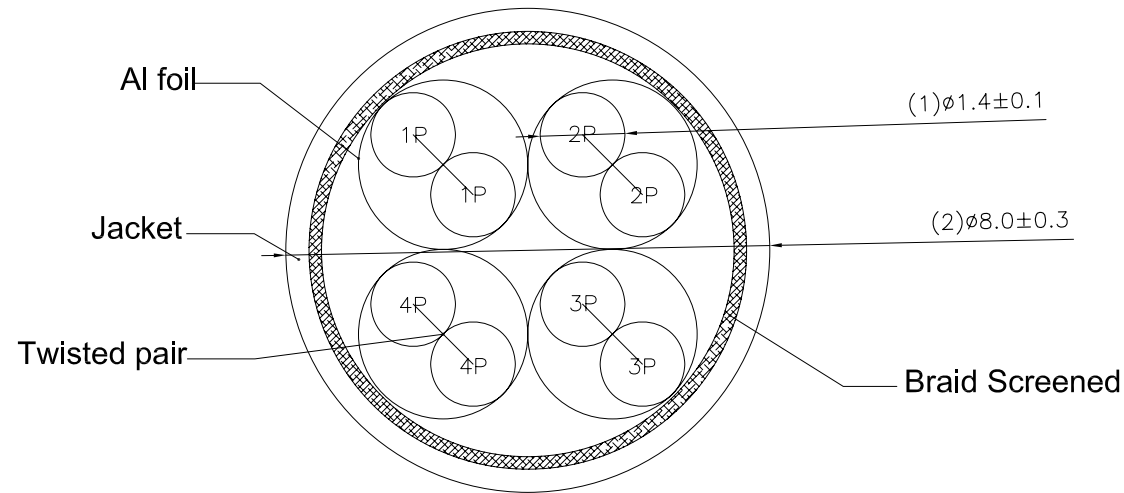

1

2

3

4

5

6

A

A

SCALE 8/1

B

B

SCALE 1/2

C

C

SCALE 1/1

roline S/FTP INSTALL CABLE 23AWG 4PR 75°C (UL) E178558 CM rated ISO/IEC11801 & EN50288
 CAT.6 XXXXXX-X XXXXM

D

D

Specifications :

- 1.Wiring:T568B
- 2.Copper conductor :23AWG
- 3.XXXXXX-X:Batch Number
- 4.XXXXXM:Cable length
- 5.Print legend : Black cable with white printing, all other cable with blue printing

GENERAL TOLERANCE OF DIMENSIONS x.xxx ±0.005 x.xx ±0.05 x.x ±0.1	DRAWING	05.JUL.2010	Connie	rotronic
	CHECK	05.JUL.2010	KLi	
	APPROVAL	05.JUL.2010	Yty	
	DATE		NAME	ITEM NO.: 21.15.0890(100M)
	SCALE	1/1 (A4)	UNIT	mm
		DRAWING NO. 21.15.0890(100M)		
		DRAWING CLASSIFICATION		