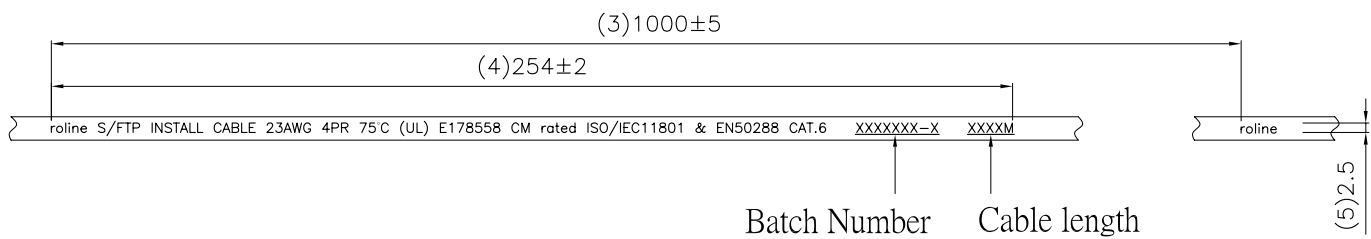

Datenblatt - Fiche technique - Data sheet

21.15.0890

ROLINE S/FTP-(PiMF-) Kabel Kat.6 / Class E Massivdraht, 100m

ROLINE Câble S/FTP (PiMF) Cat. 6 / Classe E rigide, AWG 23, 100m

ROLINE S/FTP-(PiMF) Cable Cat.6/Class E, Solid Wire, AWG 23, 100 m

SCALE 8/1

B

B

SCALE 1/2

C

C

SCALE 1/1

roline S/FTP INSTALL CABLE 23AWG 4PR 75°C (UL) E178558 CM rated ISO/IEC11801 & EN50288
 CAT.6 XXXXXX-X XXXXM

D

D

Specifications :

- 1.Wiring:T568B
- 2.Copper conductor :23AWG
- 3.XXXXXX-X:Batch Number
- 4.XXXXXM:Cable length
- 5.Print legend : Black cable with white printing, all other cable with blue printing

GENERAL TOLERANCE OF DIMENSIONS x.xxx ±0.005 x.xx ±0.05 x.x ±0.1	DRAWING	05.JUL.2010	Connie	rotronic
	CHECK	05.JUL.2010	KLi	
	APPROVAL	05.JUL.2010	Yty	
	DATE		NAME	ITEM NO.: 21.15.0890(100M)
	SCALE	1/1 (A4)	UNIT	mm
		DRAWING NO. 21.15.0890(100M)		
		DRAWING CLASSIFICATION		