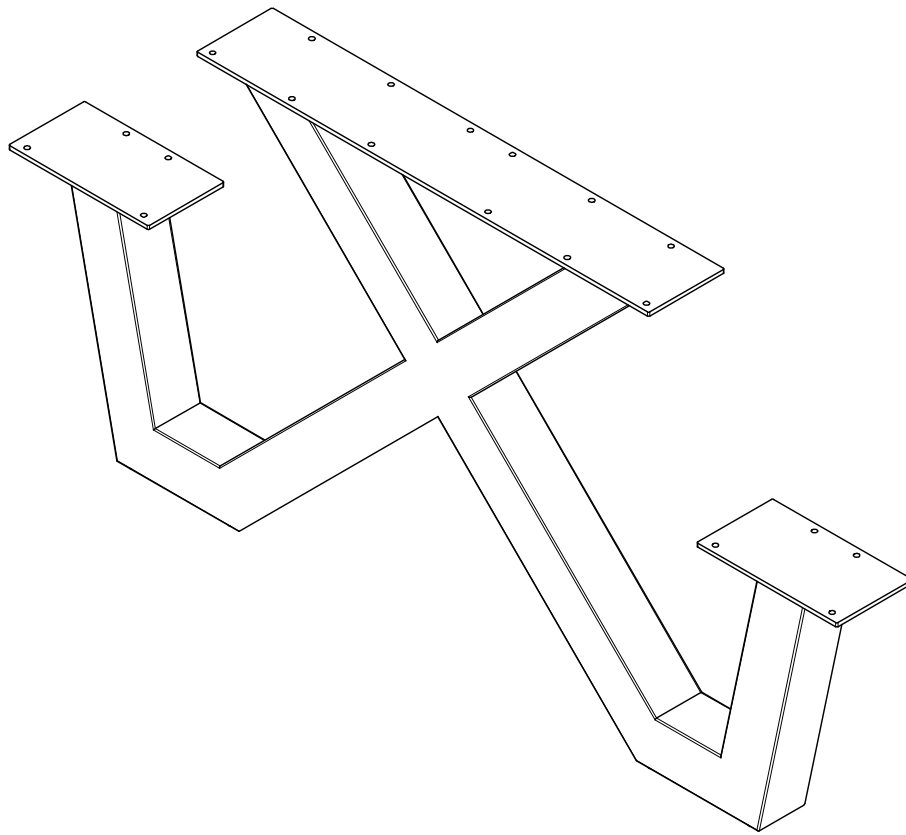

# TABLO OUTDOOR X-POOT PICKNICK

X-FUSE - X-PIETEMENT - X-LEG

20	M8x40	TL000150 
20		TL000307 
1		TL000207 

1

2