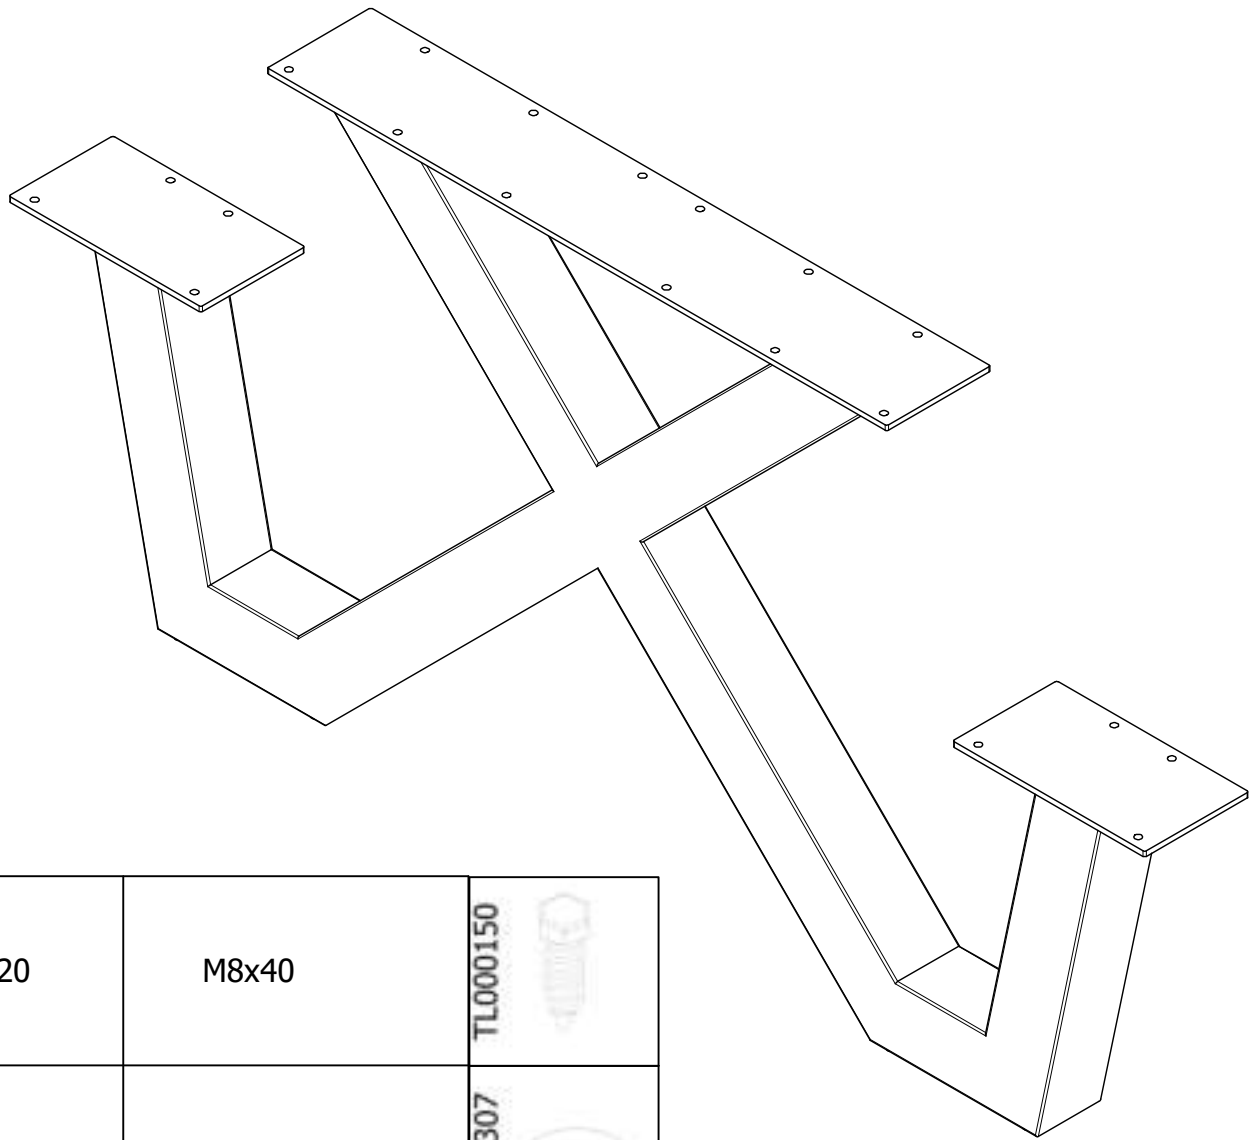

# TABLO OUTDOOR X-POOT PICKNICK

X-FUSE - X-PIETEMENT - X-LEG

20	M8x40	TL000150 
20		TL000307 
1		TL000207 

1

2