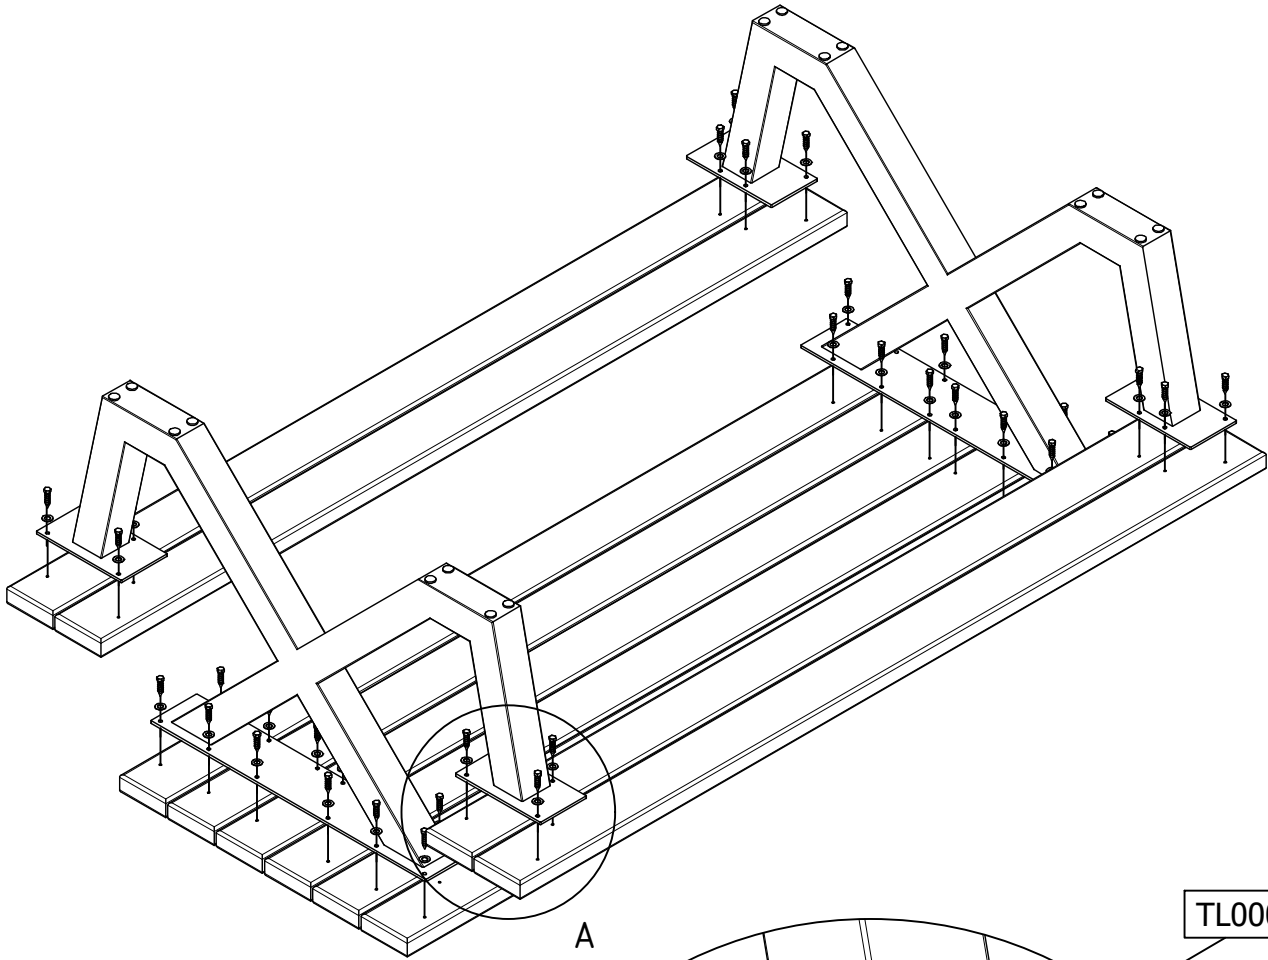

# TABLO OUTDOOR X-POOT PICKNICK

X-FUSE - X-PIETEMENT - X-LEG

20	M8x40	TL000150 
20		TL000307 
1		TL000207 

1

2