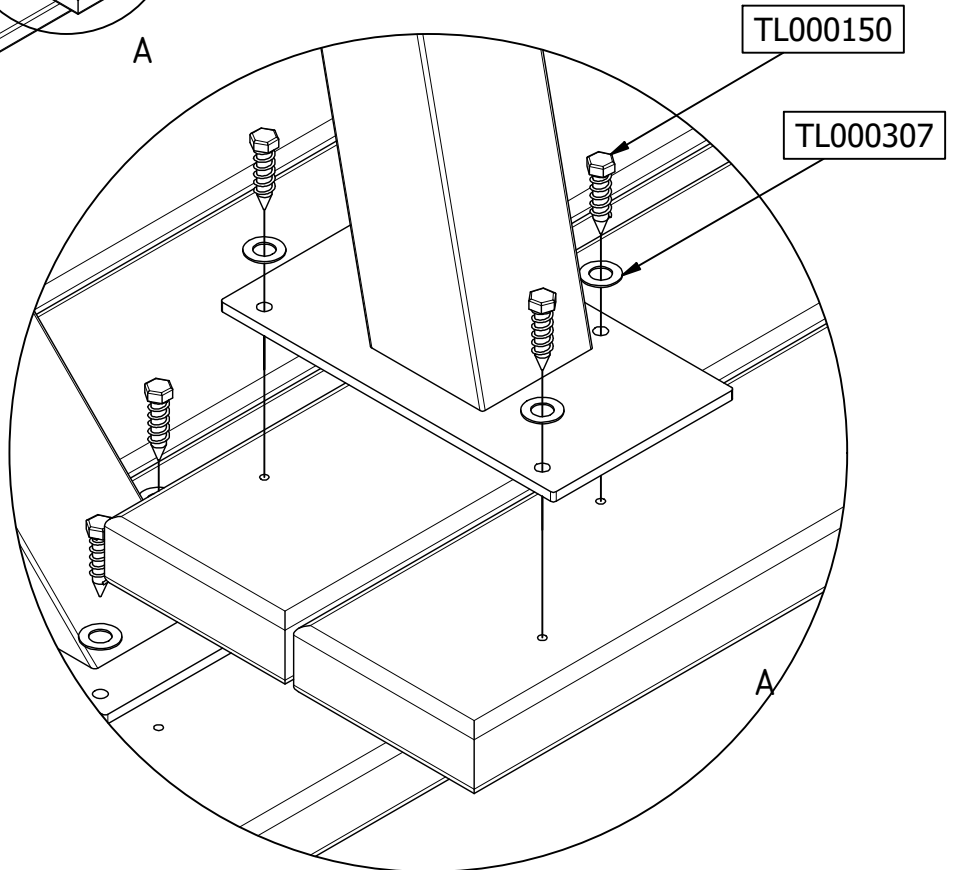

# TABLO OUTDOOR X-POOT PICKNICK

X-FUSE - X-PIETEMENT - X-LEG

20	M8x40	TL000150 
20		TL000307 
1		TL000207 

1

2