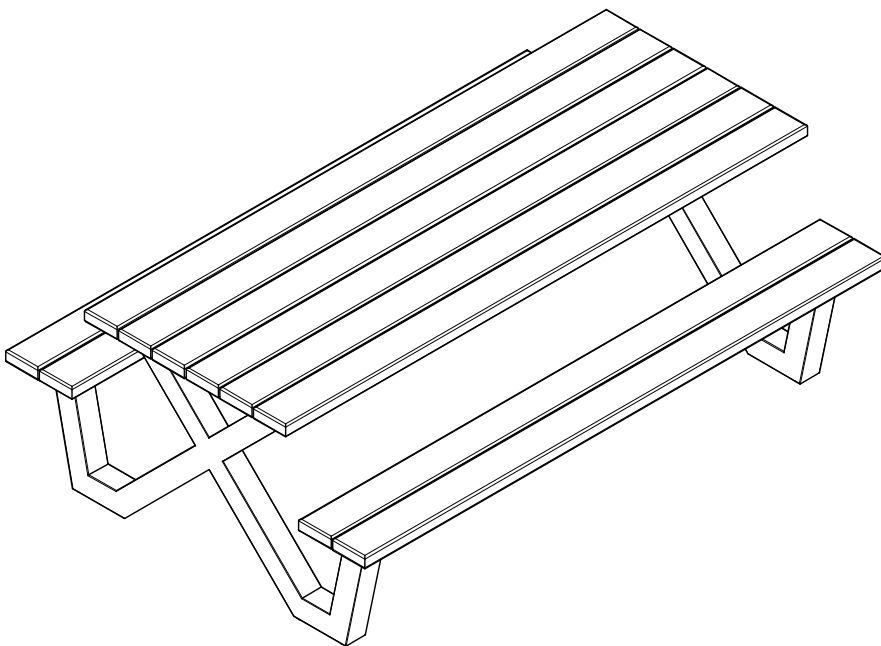

# TABLO OUTDOOR X-POOT PICKNICK

X-FUSE - X-PIETEMENT - X-LEG

20	M8x40	TL000150 
20		TL000307 
1		TL000207 

1

2