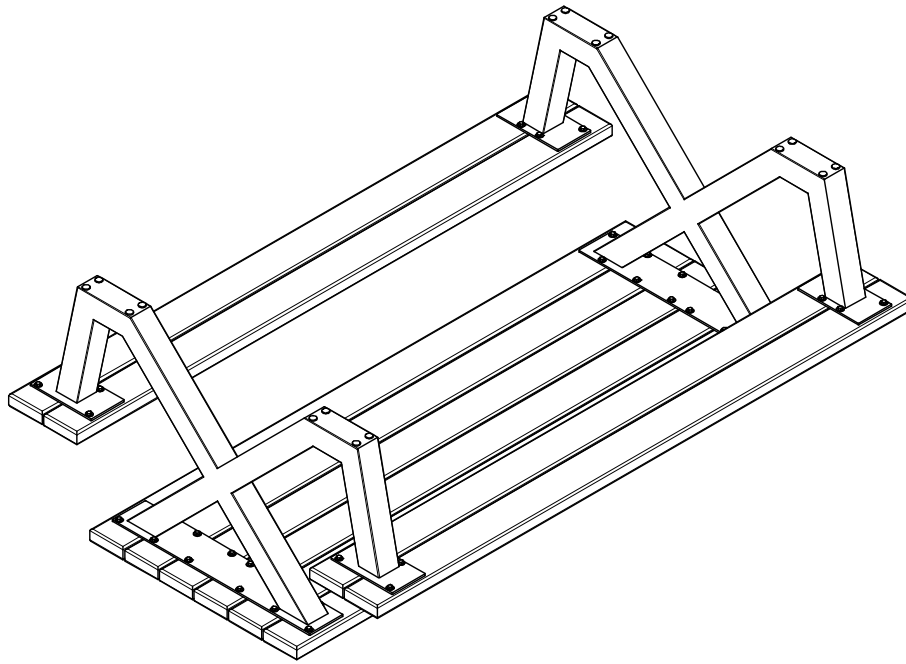

# TABLO OUTDOOR X-POOT PICKNICK

X-FUSE - X-PIETEMENT - X-LEG

20	M8x40	TL000150 
20		TL000307 
1		TL000207 

1

2