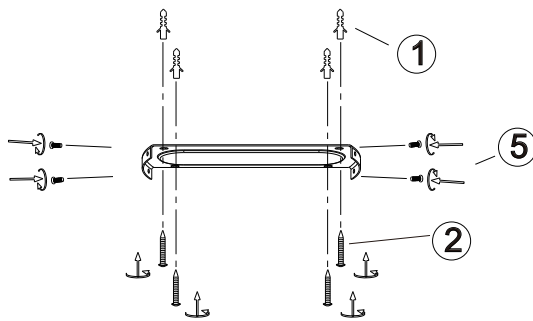

INSTRUCTION MANUAL

Clima Star CL Silver 102128

Ceiling Fan lamp
incl. LED QL7001051
6x650lm Module
2400lm Lamp
6x6.6W LED Module
40W Lamp
220-240V~50Hz
3000-6500-4000K
CRI > 80
30000 h
15000 ON/OFF

Overall Sizes: