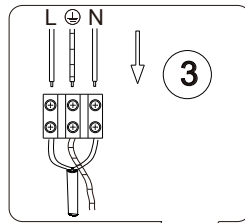

INSTRUCTION MANUAL

Clima Star CL Silver 102128

Ceiling Fan lamp
incl. LED QL7001051
6x650lm Module
2400lm Lamp
6x6.6W LED Module
40W Lamp
220-240V~50Hz
3000-6500-4000K
CRI > 80
30000 h
15000 ON/OFF

Overall Sizes: