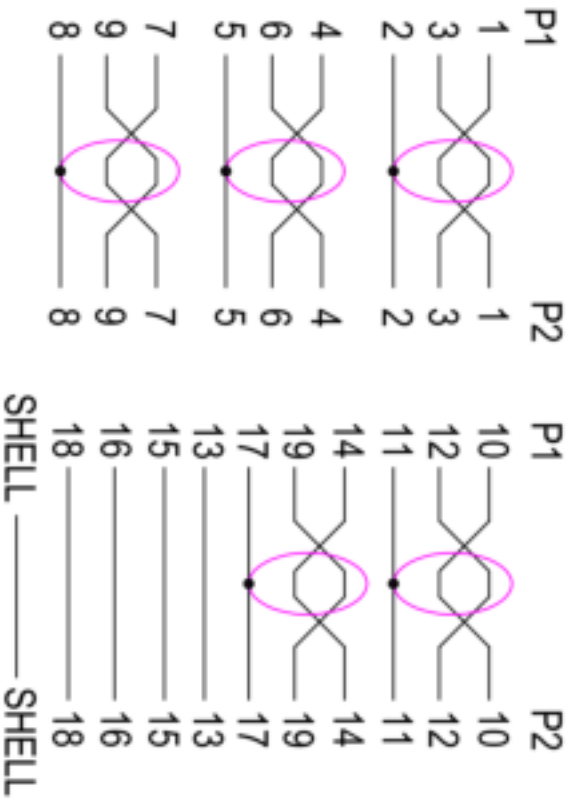

Datenblatt - Fiche technique - Data sheet

11.04.5542

ROLINE HDMI High Speed Kabel mit Ethernet, schwarz, 2,0 m

ROLINE Câble HDMI High Speed avec Ethernet, noir, 2,0 m

ROLINE HDMI High Speed Cable + Ethernet, M/M, black, 2.0 m

NOTES:

1. CABLE: IUL 20276 (30AWG*1P+EAM)*5+30AWG*4C +AEB(CU WIRE, AM BRAID) OD=6.0MM JACKET: PVC BLACK; High Speed HDMI™ Cable with Ethernet
2. CONN: HDMI A/M INSULATION: BLACK, SHELL NICKEL-PLATED;
3. OUTER MOLD: PVC 45P BLACK;

ELECTRICAL TEST:

1. 100% TEST OPEN SHORT MIS-WIRE;
2. INSULATION RESISTANCE: 2M OHM MIN;

ITEM NO	L(MM)	T(MM)	HEAD SIZE	LABEL	INNER CTN	OUT CTN
11.04.5541	1000	+50/-0	205*166MM	LABEL1	10PCS/INNER CTN, (SIZE:17*12.5*23.5CM)	40PCS/OUT CTN (0.8*36*26.5*25CM)
11.04.5542	2000	+50/-0	205*166MM	LABEL2	10PCS/INNER CTN, (SIZE:21*15.8*20.5CM)	40PCS/OUT CTN (1.2*44*33*22CM)
11.04.5543	3000	+50/-0	205*166MM	LABEL3	10PCS/INNER CTN, (SIZE:21*15.8*20.5CM)	40PCS/OUT CTN (1.2*44*33*22CM)

WIRE ADDRESS

Company	Rotronic	Goods Code		Draw	FC038 ZYF	Date	2012-03-30	D	
ITEM NO	11.04.554X	Drawing Evidence:		Check		Date		C	
Goods NO		Unit (MM)		Approval		Date		B	
Original NO.								VER. A	REVISE
									Date