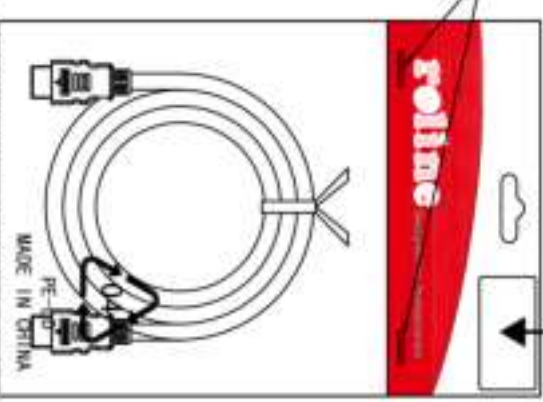

Rotronic, Co., Ltd

STICKER (LABEL 1)

包装箱贴纸(贴内箱)
条码朝外(客供)

STICKER (LABEL 2)

STICKER (LABEL 3)

纸箱尺寸见第一张图画表格!

HEAD

订书针

STICKER

1PCS/PE BAG (200*300*0.06MM) +HEAD+STICKER
+10PCS/INNER CTN+40PCS/CTN

Company	Rotronic	Goods Code		Draw	FC038 ZYF	Date	2012-03-30	Rotronic, Co., Ltd		0	
ITEM NO	11.04.554X	Drawing Evidence:		Check		Date				C	
Goods NO		Unit (MM)		Approval		Date				B	
Original NO.						Date				VER. A	REVISE
						Date					Date