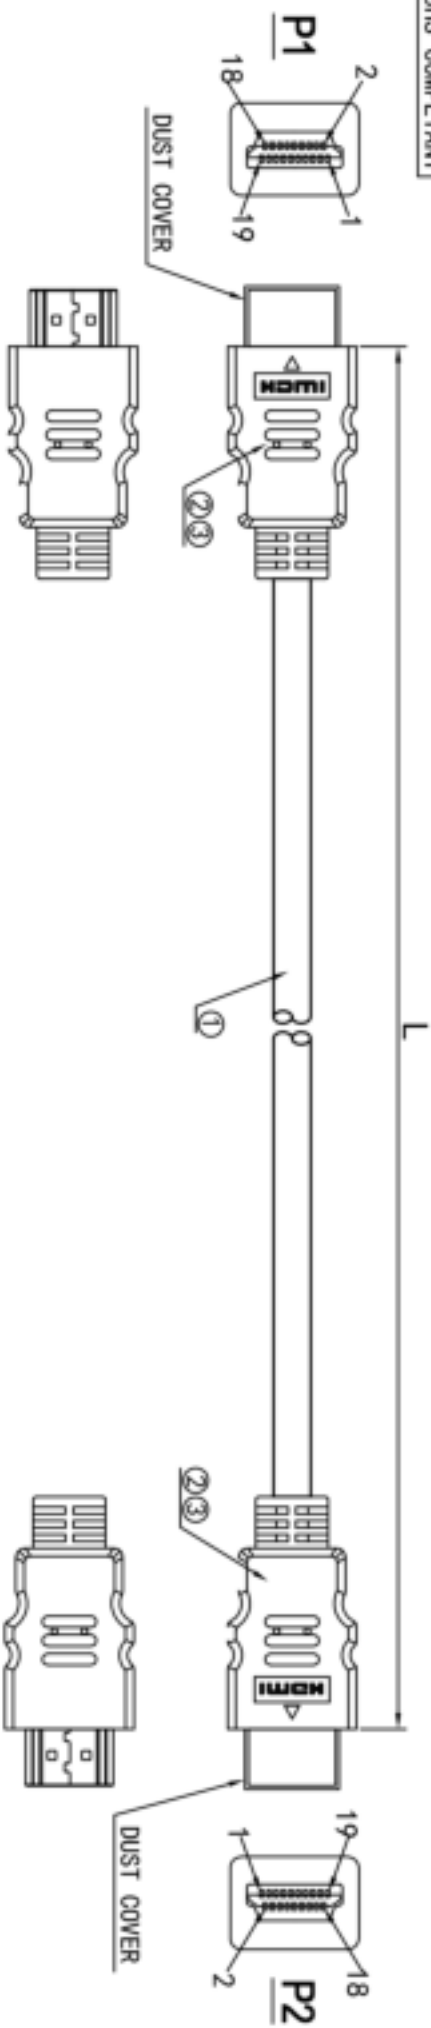

Datenblatt - Fiche technique - Data sheet

11.04.5542

ROLINE HDMI High Speed Kabel mit Ethernet, schwarz, 2,0 m

ROLINE Câble HDMI High Speed avec Ethernet, noir, 2,0 m

ROLINE HDMI High Speed Cable + Ethernet, M/M, black, 2.0 m

NOTES:

1. CABLE: IUL 20276 (30AWG*1P+EAM)*5+30AWG*4C +AEB(CU WIRE, AM BRAID) OD=6.0MM JACKET: PVC BLACK; High Speed HDMI™ Cable with Ethernet
2. CONN: HDMI A/M INSULATION: BLACK, SHELL NICKEL-PLATED;
3. OUTER MOLD: PVC 45P BLACK;

ELECTRICAL TEST:

1. 100% TEST OPEN SHORT MIS-WIRE;
2. INSULATION RESISTANCE: 2M OHM MIN;

ITEM NO	L(MM)	T(MM)	HEAD SIZE	LABEL	INNER CTN	OUT CTN
11.04.5541	1000	+50/-0	205*166MM	LABEL1	10PCS/INNER CTN, (SIZE:17*12.5*23.5CM)	40PCS/OUT CTN (0.8*36*26.5*25CM)
11.04.5542	2000	+50/-0	205*166MM	LABEL2	10PCS/INNER CTN, (SIZE:21*15.8*20.5CM)	40PCS/OUT CTN (1.2*44*33*22CM)
11.04.5543	3000	+50/-0	205*166MM	LABEL3	10PCS/INNER CTN, (SIZE:21*15.8*20.5CM)	40PCS/OUT CTN (1.2*44*33*22CM)

WIRE ADDRESS

Company	Rotronic	Goods Code		Draw	FC038 ZYF	Date	2012-03-30	D	
ITEM NO	11.04.554X	Drawing Evidence:		Check		Date		C	
Goods NO		Unit (MM)		Approval		Date		B	
Original NO.								VER. A	REVISE
									Date