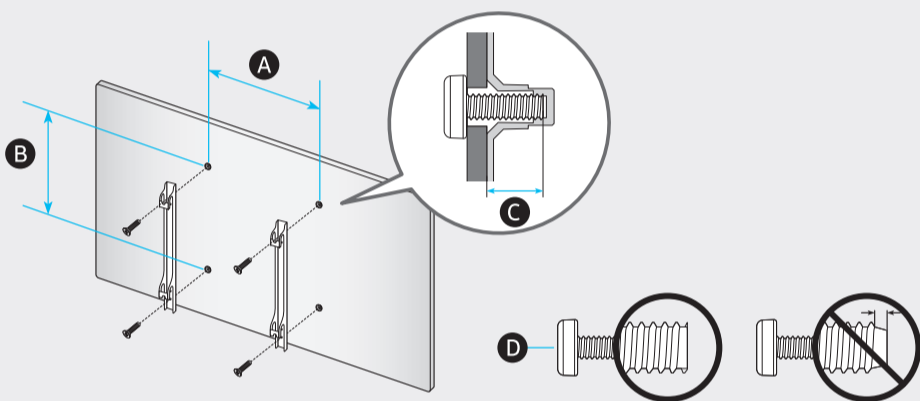

	A	B	C	D	E	F	G	H
43QN9*B 43QNB9*	37.8 inches (960.8 mm) (96.08 cm)	22.0 inches (558.9 mm) (55.89 cm)	1.1 inches (26.9 mm) (2.69 cm)	24.5 inches (623.4 mm) (62.34 cm)	8.8 inches (223.0 mm) (22.30 cm)	42.5 inches (108 cm)	20.3 lbs (9.2 kg)	30.4 lbs (13.8 kg)
50QN9*B 50QNB9*	43.8 inches (1113.6 mm) (111.36 cm)	25.4 inches (644.1 mm) (64.41 cm)	1.1 inches (26.9 mm) (2.69 cm)	27.9 inches (708.9 mm) (70.89 cm)	8.8 inches (223.0 mm) (22.30 cm)	49.5 inches (125 cm)	30.9 lbs (14.0 kg)	41.0 lbs (18.6 kg)
55QN9*B 55QNB9*	48.3 inches (1227.4 mm) (122.74 cm)	27.8 inches (705.6 mm) (70.56 cm)	1.0 inches (25.9 mm) (2.59 cm)	30.2 inches (768.0 mm) (76.80 cm)	9.3 inches (235.6 mm) (23.56 cm)	54.6 inches (138 cm)	39.0 lbs (17.7 kg)	48.2 lbs (21.9 kg)
65QN9*B 65QNB9*	56.9 inches (1446.3 mm) (144.63 cm)	32.6 inches (828.7 mm) (82.87 cm)	1.0 inches (25.9 mm) (2.59 cm)	35.1 inches (891.4 mm) (89.14 cm)	11.2 inches (285.7 mm) (28.57 cm)	64.5 inches (163 cm)	53.8 lbs (24.4 kg)	69.2 lbs (31.4 kg)

*: 0-9, A-Z

	VESA A x B (mm)	C (mm)	D x 4
43QN9*B 43QNB9*	200 x 200	11-13	M8
50QN9*B 50QNB9*			
55QN9*B 55QNB9*			
65QN9*B 65QNB9*	400 x 300		

*: 0-9, A-Z

SAMSUNG

QUICK SETUP GUIDE
GUIDE D'INSTALLATION RAPIDE
GUÍA RÁPIDA DE CONFIGURACIÓN
GUIA RÁPIDO DE INSTALAÇÃO
KURZANLEITUNG ZUR KONFIGURATION
GUIDA DI INSTALLAZIONE RAPIDA