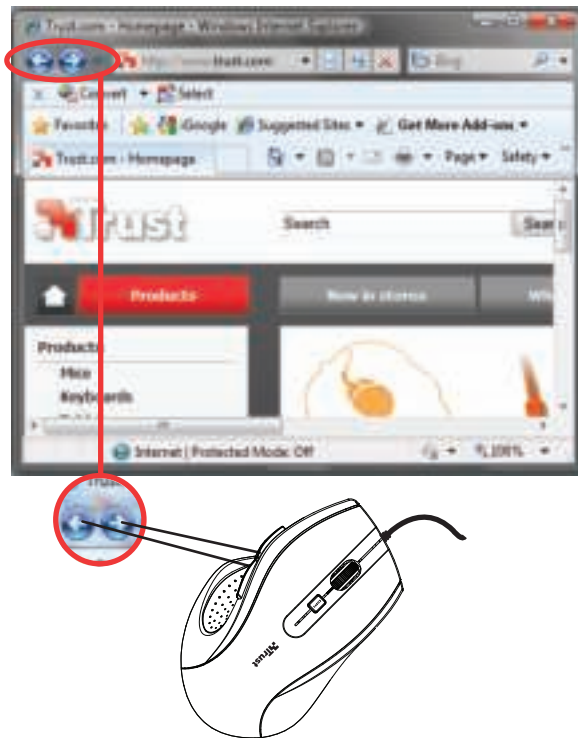

Quick Installation Guide

MaxTrack Mouse

17178

1

2

3

500 dpi 
1000 dpi 

4