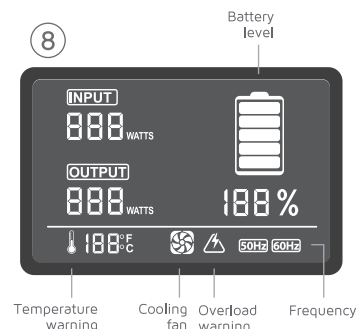

CHARGING FROM A SOLAR PANEL:

Connect your Solar Panel directly to the 6.5mm DC input port.
If your solar panel has an MC4 connector, please use the adapter cable that is included.

IMPORTANT NOTE:
When using a Solar Panel to recharge the Power Station, make sure the power does not exceed 26V.
If more power is used it can cause serious damage to the unit.

⑦

RECHARGING THE POWER STATION
The Power Station is fully charged when the LCD display shows 100%.

⑧

Temperature warning Cooling fan Overload warning Frequency

⑨

20.000mAh

15.000mAh

10.000mAh