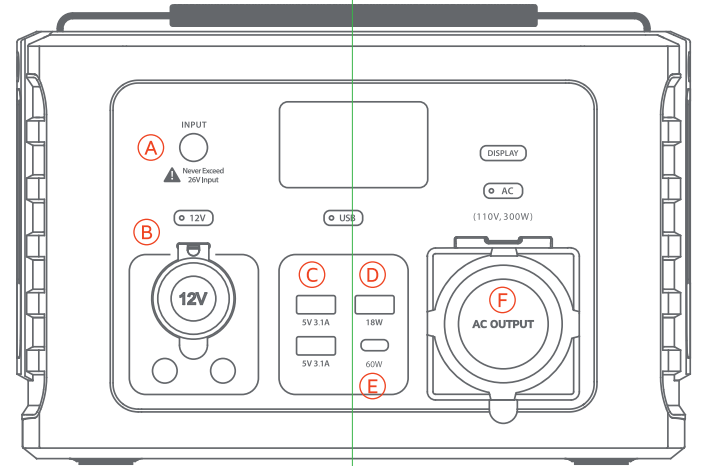

② 240x142x154mm

③ 3,3kg

DC 6.5mm input port 72W (26V max)
USB-C PD input 60W
Output AC 300W (220V / 50Hz)
Output 2x DC 5.5mm port 60W (12V/5A)
Output Car charger 120W (12V/10A)
Output USB 1x USB-C PD 60W (5V/3A, 9V/2.2A, 12V/1.5A)
1x USB-A QC 3.0 18W (5V.3A, 9V/2A, 12V/1.5A)
2x USB-A (5V/3.1A)

Max output: 300W

④ Power cord, MC4 to DC 6.5mm converter cable, manual

- ① DC 6.5mm input port: 72W (26V max)
- ② Output 2x DC 5.5mm port: 60W (12V/5A)
Output Car charger: 120W (12V/10A)
- ③ 2x USB-A (5V/3.1A)
- ④ 1x USB-A QC 3.0 18W (5V.3A, 9V/2A, 12V/1.5A)
- ⑤ 1x In/Output USB-C PD 60W (5V/3A, 9V2.22A, 12V/1.5A)
- ⑥ Output AC 300W (220V / 50Hz)