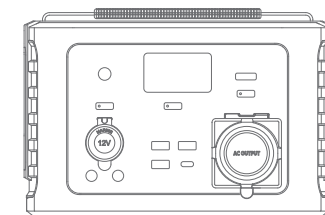

CHARGING FROM A SOLAR PANEL:

Connect your Solar Panel directly to the 6.5mm DC input port.
If your solar panel has an MC4 connector, please use the adapter cable that is included.

IMPORTANT NOTE:
When using a Solar Panel to recharge the Power Station, make sure the power does not exceed 26V.
If more power is used it can cause serious damage to the unit.

⑦

RECHARGING THE POWER STATION
The Power Station is fully charged when the LCD display shows 100%.

⑧