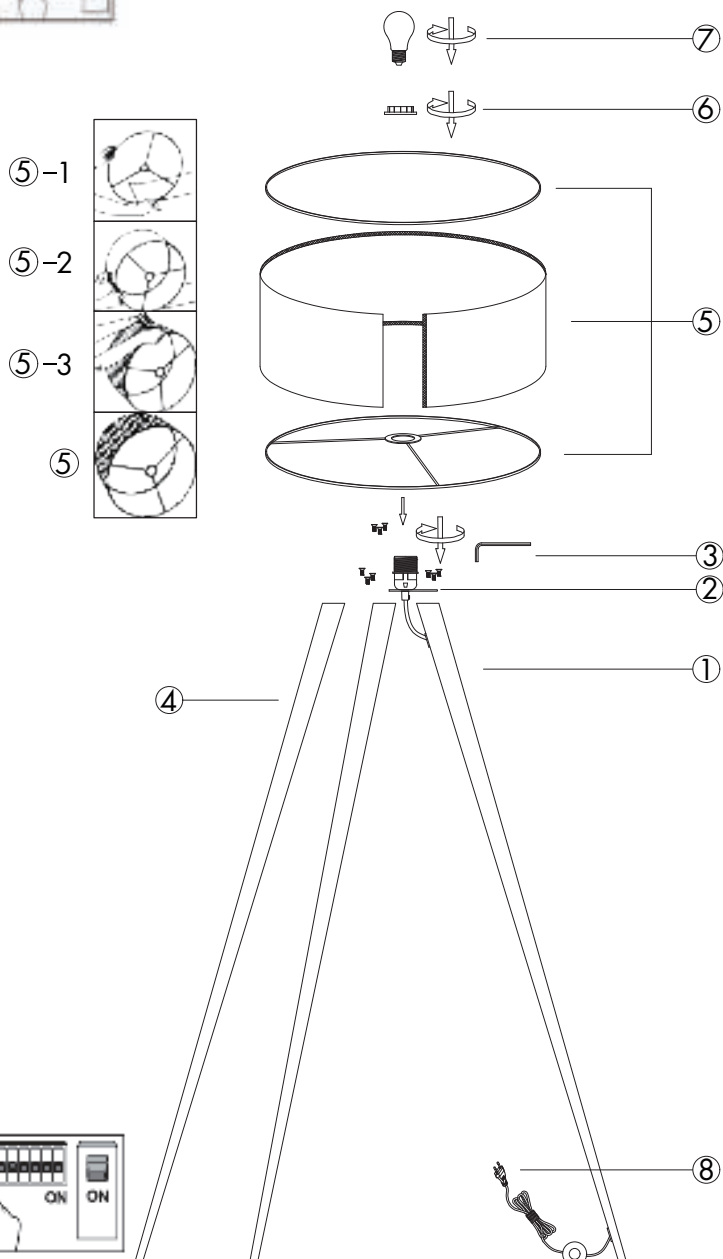

INSTRUCTION MANUAL

Tripe FL Black Gold
102214

Overall Sizes: