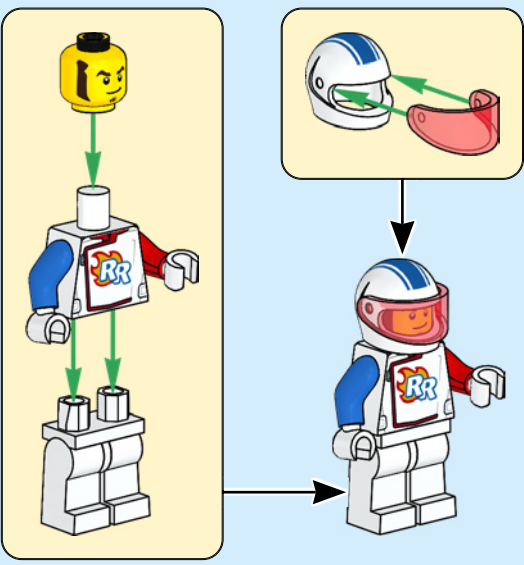

WARNING: CHOKING HAZARD.
Small parts. Not for children under 3 years.

6392532

WIN

GO TO WWW.LEGO.COM/RB2021 TO FILL OUT A SHORT SURVEY ON THIS PRODUCT FOR A CHANCE TO WIN A COOL LEGO SET.

Terms & Conditions apply

LEGO.com/RB2021

GAGNE
Rendez-vous au www.LEGO.com/RB2021 pour remplir un court questionnaire sur ce produit et courir la chance de gagner un fantastique ensemble LEGO®.
Voir Conditions Générales

GANAR
Visita www.LEGO.com/RB2021 y responde una breve encuesta sobre este producto. ¡Puedes ganar un fantástico set LEGO®!
Términos y Condiciones aplicables

AVERTISSEMENT : RISQUE D'ÉTOUFFEMENT.
Contient des petites pièces. Ne convient pas aux enfants de moins de 3 ans.

ADVERTENCIA: PELIGRO DE ASFIXIA.
No recomendado para niños menores de 3 años. Contiene piezas pequeñas.

ROUE À RÉTROGRADATION
RUEDA DE INERCIA