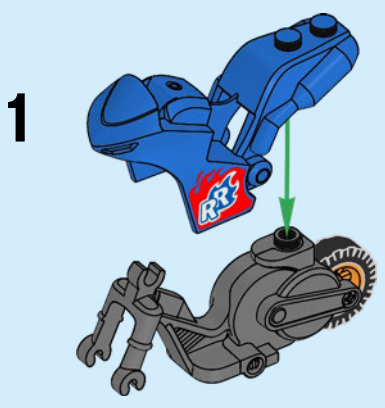

WARNING: CHOKING HAZARD.
Small parts. Not for children under 3 years.

6392532

WIN

GO TO WWW.LEGO.COM/RB2021 TO FILL OUT A SHORT SURVEY ON THIS PRODUCT FOR A CHANCE TO WIN A COOL LEGO SET.

Terms & Conditions apply

LEGO.com/RB2021

GAGNE
Rendez-vous au www.LEGO.com/RB2021 pour remplir un court questionnaire sur ce produit et courir la chance de gagner un fantastique ensemble LEGO®.
Voir Conditions Générales

GANAR
Visita www.LEGO.com/RB2021 y responde una breve encuesta sobre este producto. ¡Puedes ganar un fantástico set LEGO®!
Términos y Condiciones aplicables

AVERTISSEMENT : RISQUE D'ÉTOUFFEMENT.
Contient des petites pièces. Ne convient pas aux enfants de moins de 3 ans.

ADVERTENCIA: PELIGRO DE ASFIXIA.
No recomendado para niños menores de 3 años. Contiene piezas pequeñas.

ROUE À RÉTROGRADATION
RUEDA DE INERCIA