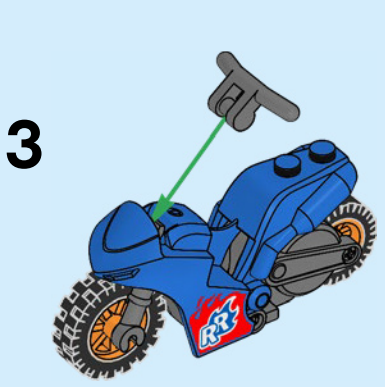

WARNING: CHOKING HAZARD.
Small parts. Not for children under 3 years.

6392532

WIN

GO TO WWW.LEGO.COM/RB2021 TO FILL OUT A SHORT SURVEY ON THIS PRODUCT FOR A CHANCE TO WIN A COOL LEGO SET.

Terms & Conditions apply

LEGO.com/RB2021

GAGNE
Rendez-vous au www.LEGO.com/RB2021 pour remplir un court questionnaire sur ce produit et courir la chance de gagner un fantastique ensemble LEGO®.
Voir Conditions Générales

GANAR
Visita www.LEGO.com/RB2021 y responde una breve encuesta sobre este producto. ¡Puedes ganar un fantástico set LEGO®!
Términos y Condiciones aplicables

AVERTISSEMENT : RISQUE D'ÉTOUFFEMENT.
Contient des petites pièces. Ne convient pas aux enfants de moins de 3 ans.

ADVERTENCIA: PELIGRO DE ASFIXIA.
No recomendado para niños menores de 3 años. Contiene piezas pequeñas.

ROUE À RÉTROGRADATION
RUEDA DE INERCIA