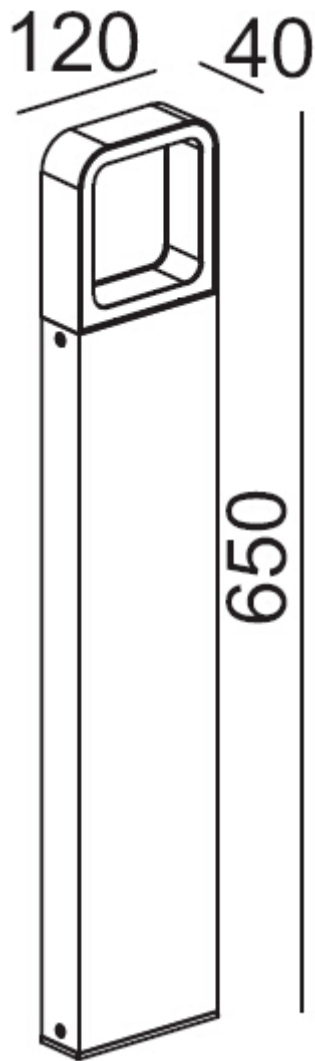

Line drawing of the item

Item number: 27867/65/30

# Installation drawing

2.

3.

4.

5.

### Technical details

materials used:	Die-cast Aluminium
color:	Graphite
dimmable and how is the fixture dimmable:	
size:	Height: 12CM Length: 4CM Width: 65CM Net Weight: 1.88KG
power requirements:	220-240V~50Hz
bulb type and maximum Wattage:	LED Max.7W
number of bulbs:	1x7W LED
IP degree:	IP54