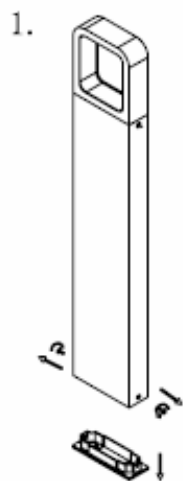

Line drawing of the item

Item number: 27867/65/30

# Installation drawing

2.

3.

4.

5.

### Technical details

materials used:	Die-cast Aluminium
color:	Graphite
dimmable and how is the fixture dimmable:	
size:	Height: 12CM Length: 4CM Width: 65CM Net Weight: 1.88KG
power requirements:	220-240V~50Hz
bulb type and maximum Wattage:	LED Max.7W
number of bulbs:	1x7W LED
IP degree:	IP54