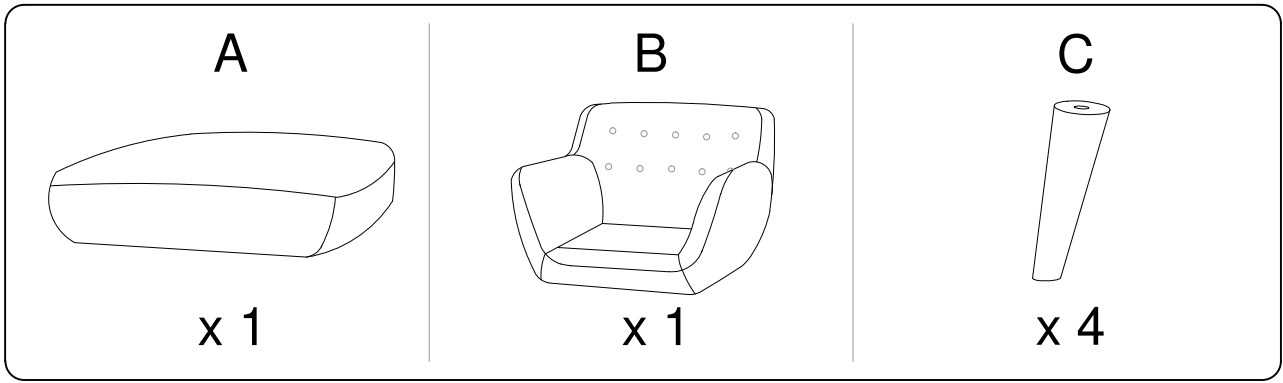

Assembly instructions for the armchair, including warnings, time, and person count.

**Warning 1:** Do not use a power drill. Use the provided L-shaped corner brace.

**Warning 2:** Do not use a power saw. Use the provided rectangular block.

**Time:** 20'

**Person Count:** 1

**A**

**B**

1

<b>A</b>  x 1	<b>B</b>  x 1	<b>C</b>  x 4	<b>D</b>  x 4	<b>E</b>  M8 x 73 x 4	<b>F</b>  x 1
--	--	--	---	---	--