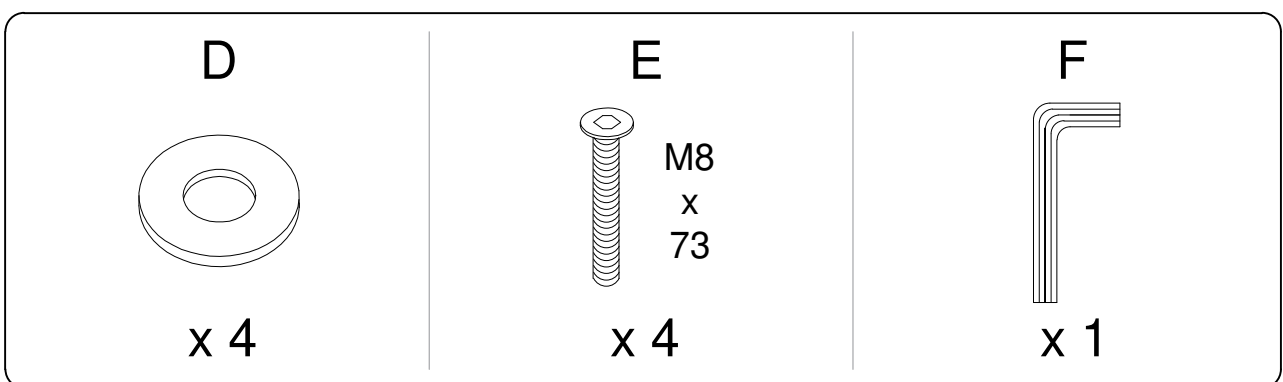

Assembly instructions for the armchair, including warnings, time, and person count.

**Warning 1:** Do not use a power drill. Use the provided L-shaped corner brace.

**Warning 2:** Do not use a power saw. Use the provided rectangular block.

**Time:** 20'

**Person Count:** 1

**A**

**B**

1

<b>A</b>  x 1	<b>B</b>  x 1	<b>C</b>  x 4	<b>D</b>  x 4	<b>E</b>  M8 x 73 x 4	<b>F</b>  x 1
--	--	--	---	---	--