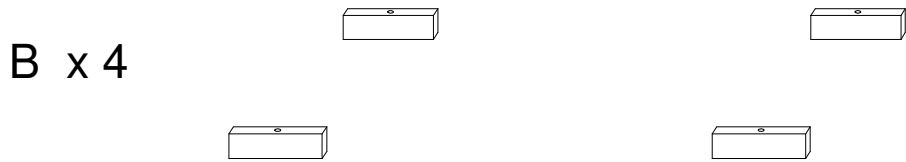

Diagram illustrating assembly instructions and safety warnings:

- Warning 1:** A triangle with an exclamation mark points to a box containing:
 - An icon of an L-shaped corner bracket.
 - An icon of a power drill with a slash through it, indicating that a power drill should not be used.
- Warning 2:** A triangle with an exclamation mark points to a box containing:
 - An icon of a rectangular block being placed on a textured surface.
 - An icon of a rectangular block with a slash through it, indicating that the block should not be placed on a soft or uneven surface.
- Time:** A clock icon with the text "10'" below it, indicating a 10-minute assembly time.
- Person:** An icon of a person with the text "1" below it, indicating that one person is required for assembly.

!

1

A

x 1

B

x 4

C

x 4