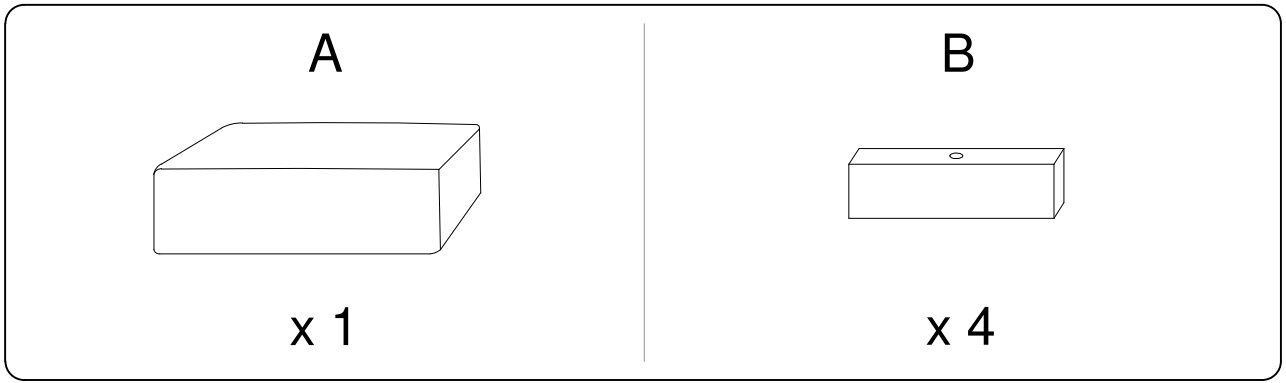

Diagram illustrating assembly instructions and safety warnings:

- Warning 1:** A triangle with an exclamation mark points to a box containing:
 - An icon of an L-shaped corner bracket.
 - An icon of a power drill with a slash through it, indicating that a power drill should not be used.
- Warning 2:** A triangle with an exclamation mark points to a box containing:
 - An icon of a rectangular block being placed on a textured surface.
 - An icon of a rectangular block with a slash through it, indicating that the block should not be placed on a soft or uneven surface.
- Time:** A clock icon with the text "10'" below it, indicating a 10-minute assembly time.
- Person:** An icon of a person with the text "1" below it, indicating that one person is required for assembly.

!

1

A

x 1

B

x 4

C

x 4