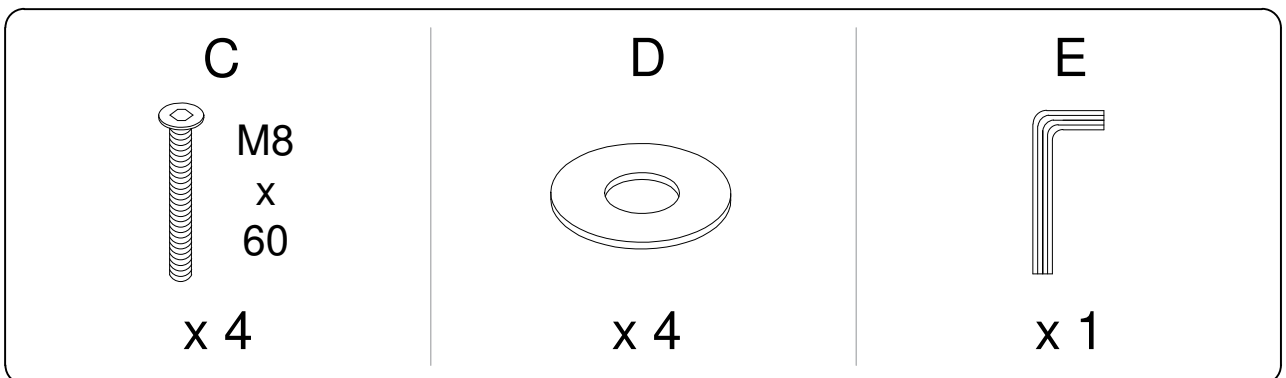

Diagram illustrating assembly instructions and safety warnings:

- Warning 1:** A triangle with an exclamation mark points to a box containing:
 - An icon of an L-shaped corner bracket.
 - An icon of a power drill with a slash through it, indicating that a power drill should not be used.
- Warning 2:** A triangle with an exclamation mark points to a box containing:
 - An icon of a rectangular block being placed on a textured surface.
 - An icon of a rectangular block with a slash through it, indicating that the block should not be placed on a soft or uneven surface.
- Time:** A clock icon with the text "10'" below it, indicating a 10-minute assembly time.
- Person:** An icon of a person with the text "1" below it, indicating that one person is required for assembly.

!

1

A

x 1

B

x 4

C

x 4