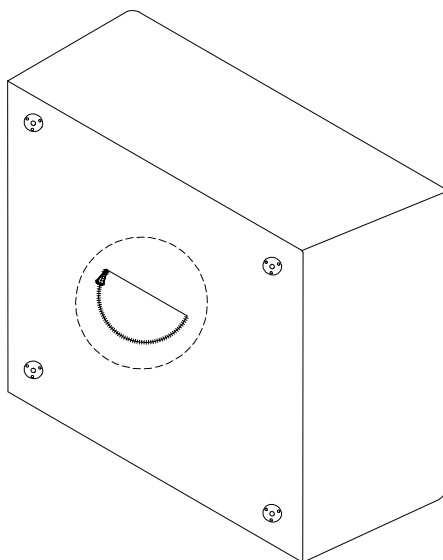

Diagram illustrating assembly instructions and safety warnings:

- Warning 1:** A triangle with an exclamation mark points to a box containing:
 - An icon of an L-shaped corner bracket.
 - An icon of a power drill with a slash through it, indicating that a power drill should not be used.
- Warning 2:** A triangle with an exclamation mark points to a box containing:
 - An icon of a rectangular block being placed on a textured surface.
 - An icon of a rectangular block with a slash through it, indicating that the block should not be placed on a soft or uneven surface.
- Time:** A clock icon with the text "10'" below it, indicating a 10-minute assembly time.
- Person:** An icon of a person with the text "1" below it, indicating that one person is required for assembly.

!

1

A

x 1

B

x 4

C

x 4