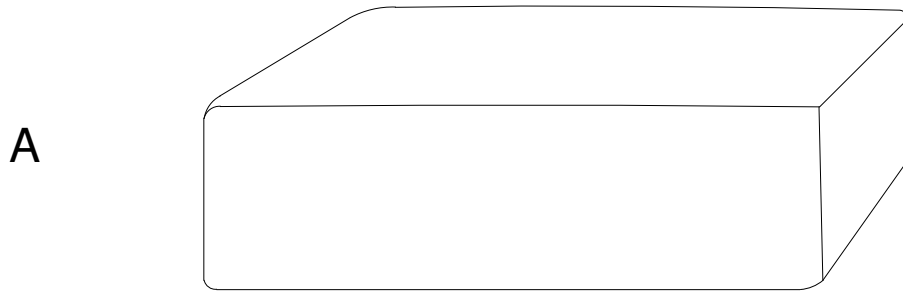

Diagram illustrating assembly instructions and safety warnings:

- Warning 1:** A triangle with an exclamation mark points to a box containing:
 - An icon of an L-shaped corner bracket.
 - An icon of a power drill with a slash through it, indicating that a power drill should not be used.
- Warning 2:** A triangle with an exclamation mark points to a box containing:
 - An icon of a rectangular block being placed on a textured surface.
 - An icon of a rectangular block with a slash through it, indicating that the block should not be placed on a soft or uneven surface.
- Time:** A clock icon with the text "10'" below it, indicating a 10-minute assembly time.
- Person:** An icon of a person with the text "1" below it, indicating that one person is required for assembly.

!

1

A

x 1

B

x 4

C

x 4