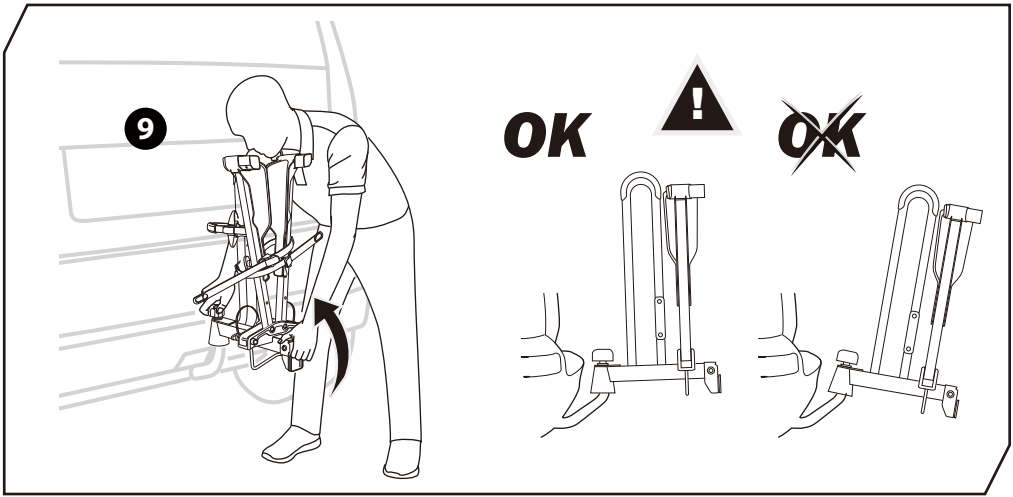

x1

x1

1

**13-pin**

\* This plate is not included.

**Denmark only** 504x120mm

\* This tool is not included.

**MAX  
20KG**