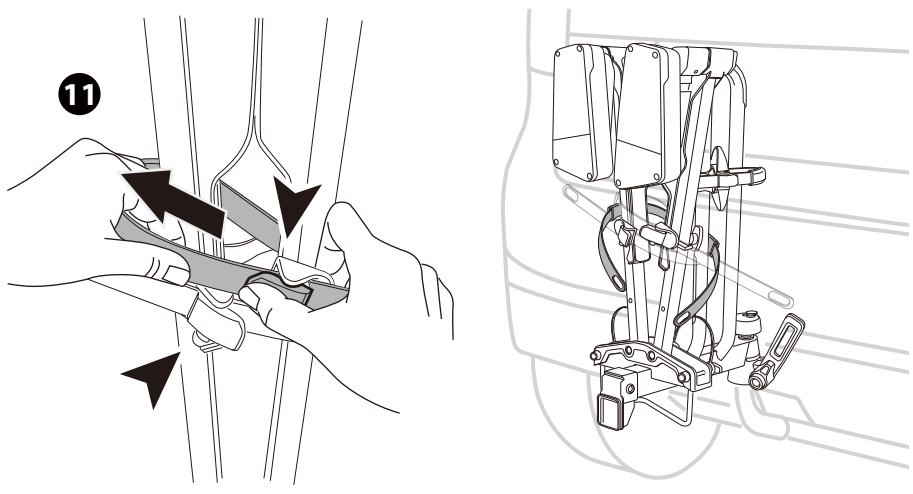

x1

x1

1

**13-pin**

\* This plate is not included.

**Denmark only** 504x120mm

\* This tool is not included.

**MAX  
20KG**