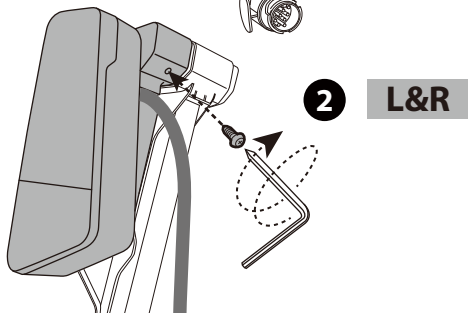

x1

x1

1

**13-pin**

\* This plate is not included.

**Denmark only** 504x120mm

\* This tool is not included.

**MAX  
20KG**