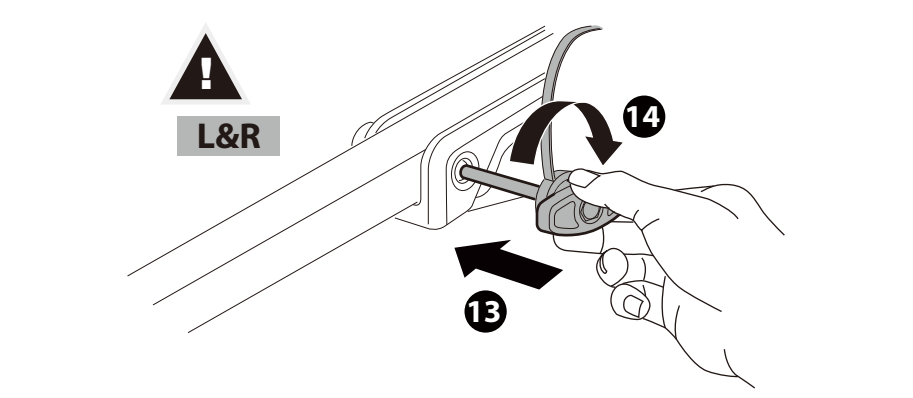

x1

x1

1

**13-pin**

\* This plate is not included.

**Denmark only** 504x120mm

\* This tool is not included.

**MAX  
20KG**