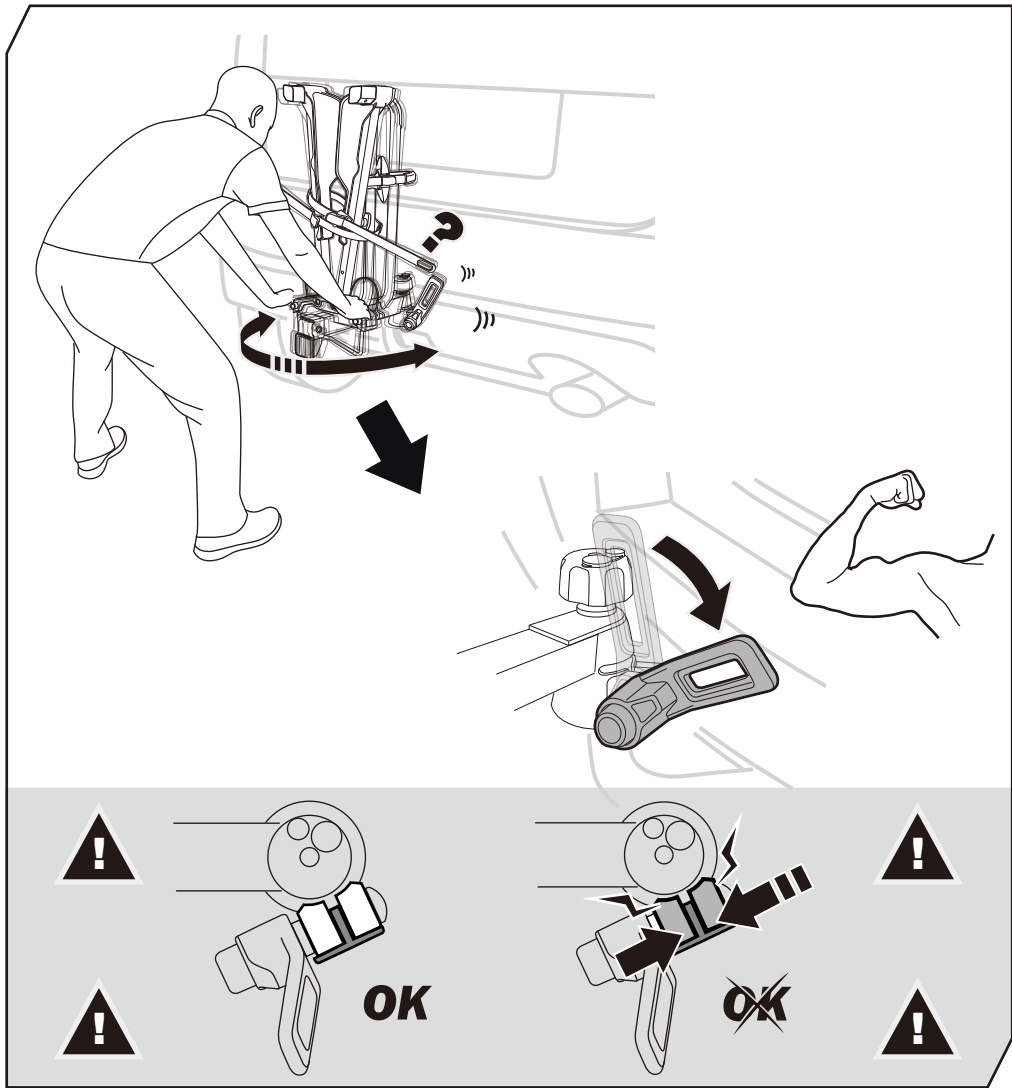

x1

x1

1

**13-pin**

\* This plate is not included.

**Denmark only** 504x120mm

\* This tool is not included.

**MAX  
20KG**