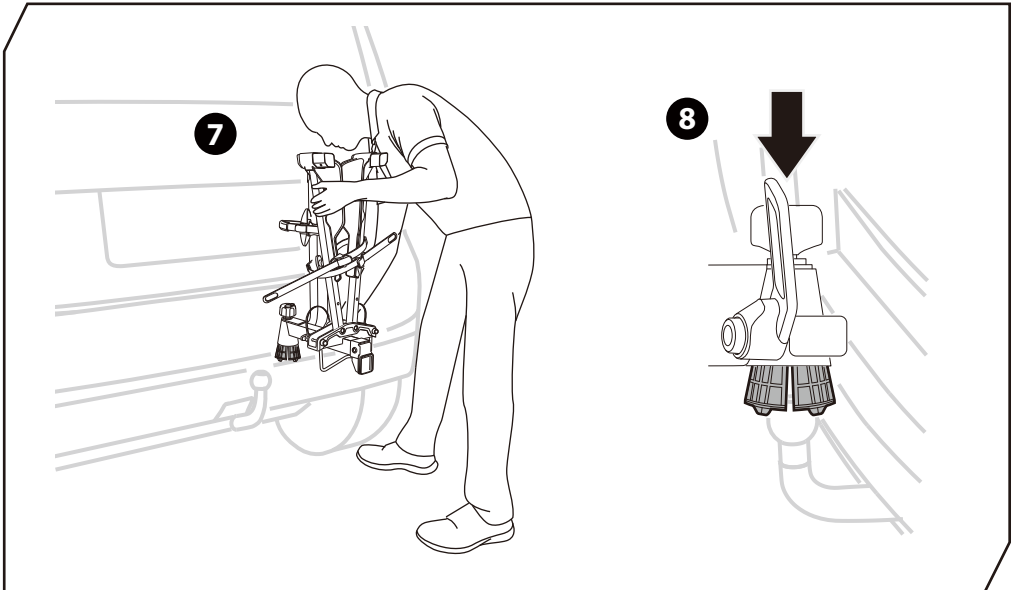

x1

x1

1

**13-pin**

\* This plate is not included.

**Denmark only** 504x120mm

\* This tool is not included.

**MAX  
20KG**