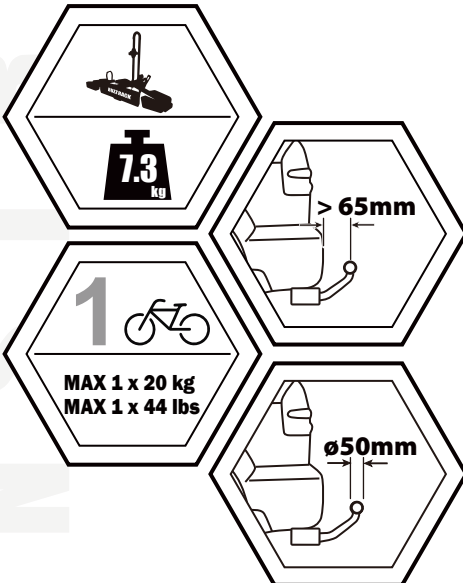

# BUZZ RACK

# PART LIST

x1

x1

x1

x2

x1

x2

x1

x1

x1

1

**13-pin**

\* This plate is not included.

**Denmark only** 504x120mm

\* This tool is not included.

**MAX  
20KG**