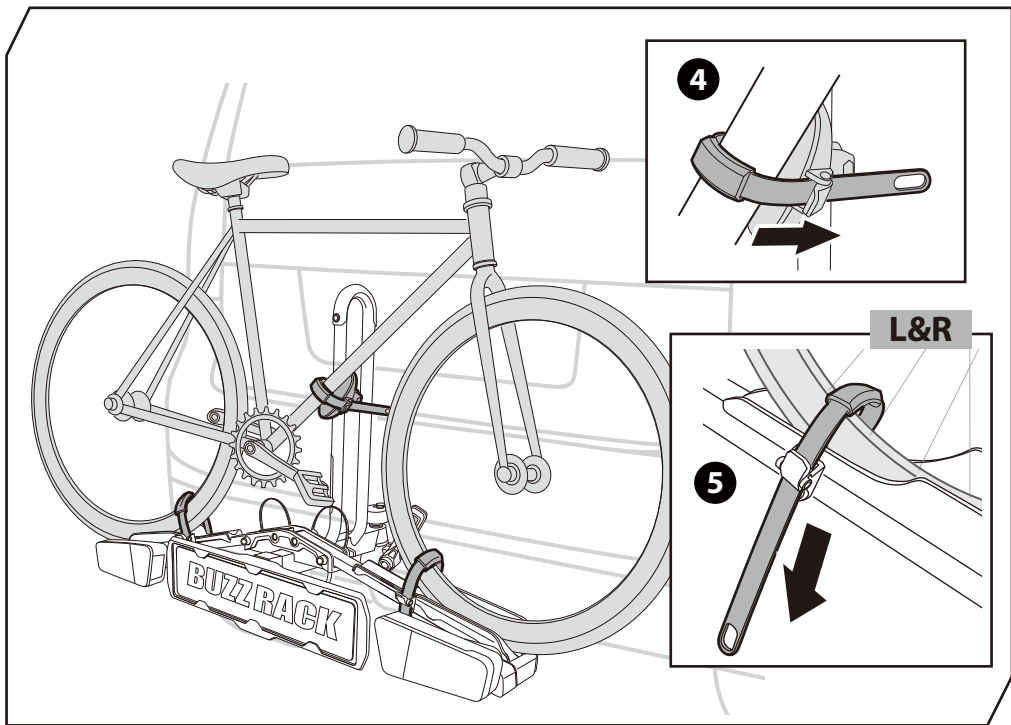

x1

x1

1

**13-pin**

\* This plate is not included.

**Denmark only** 504x120mm

\* This tool is not included.

**MAX  
20KG**