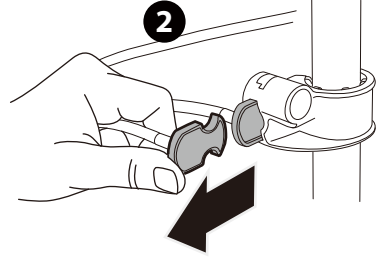

x1

x1

1

**13-pin**

\* This plate is not included.

**Denmark only** 504x120mm

\* This tool is not included.

**MAX  
20KG**