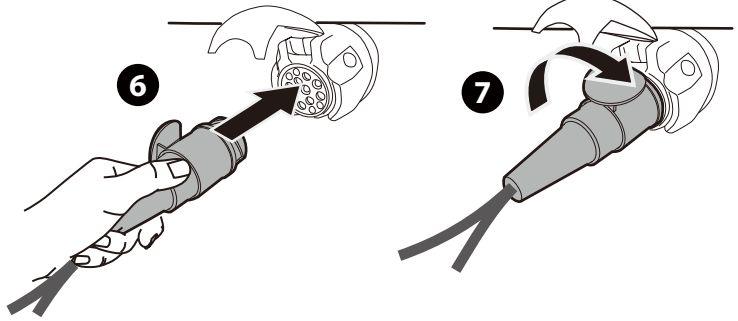

x1

x1

1

**13-pin**

\* This plate is not included.

**Denmark only** 504x120mm

\* This tool is not included.

**MAX  
20KG**