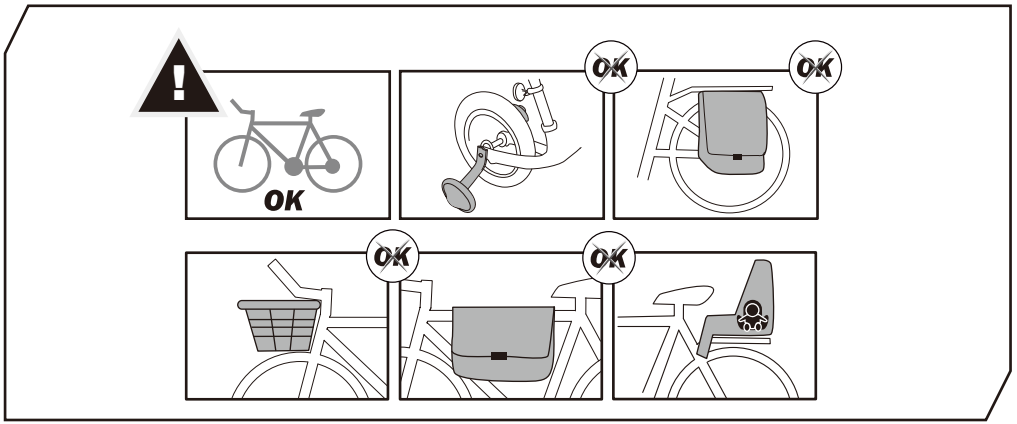

x1

x1

1

**13-pin**

\* This plate is not included.

**Denmark only** 504x120mm

\* This tool is not included.

**MAX  
20KG**