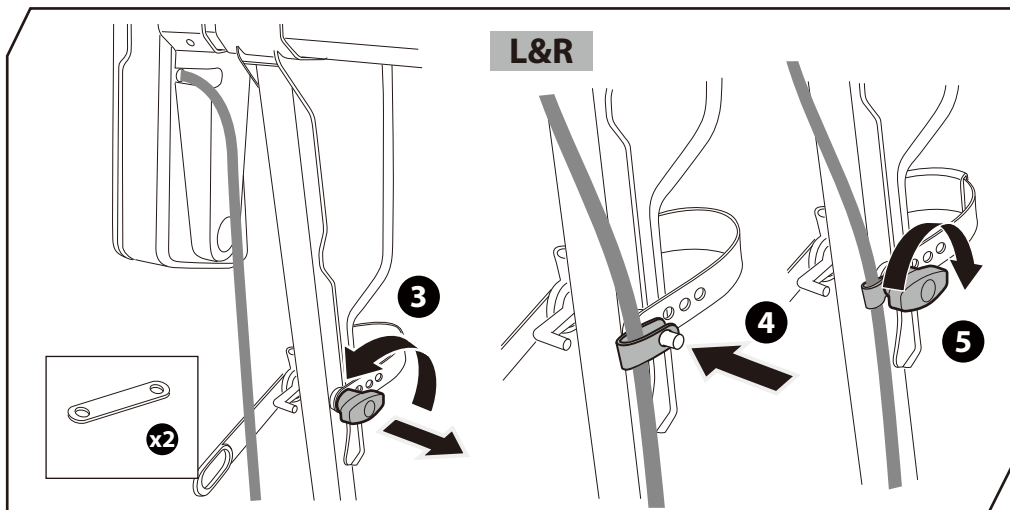

x1

x1

1

**13-pin**

\* This plate is not included.

**Denmark only** 504x120mm

\* This tool is not included.

**MAX  
20KG**