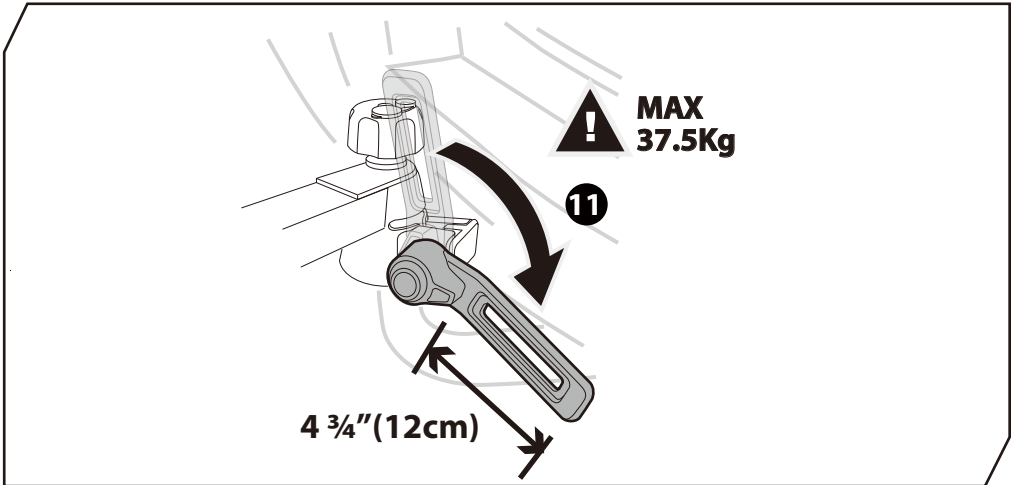

x1

x1

1

**13-pin**

\* This plate is not included.

**Denmark only** 504x120mm

\* This tool is not included.

**MAX  
20KG**