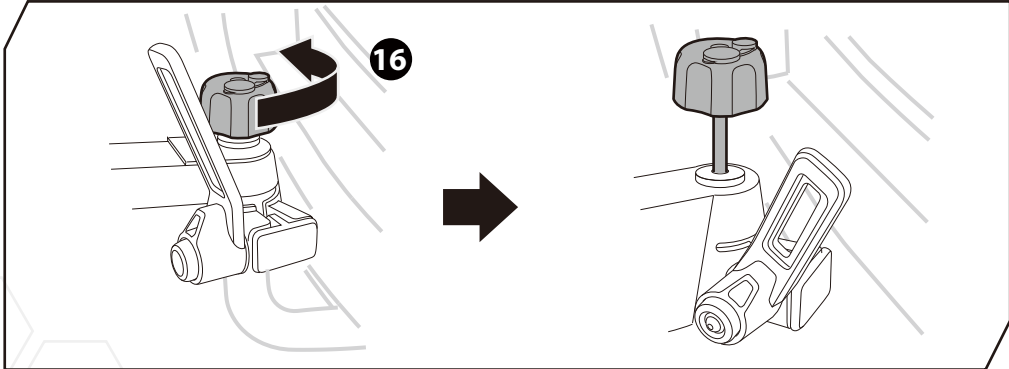

BUZZRACK

www.buzzrack.com

Contact us at service@buzzrack.com if you have any questions.