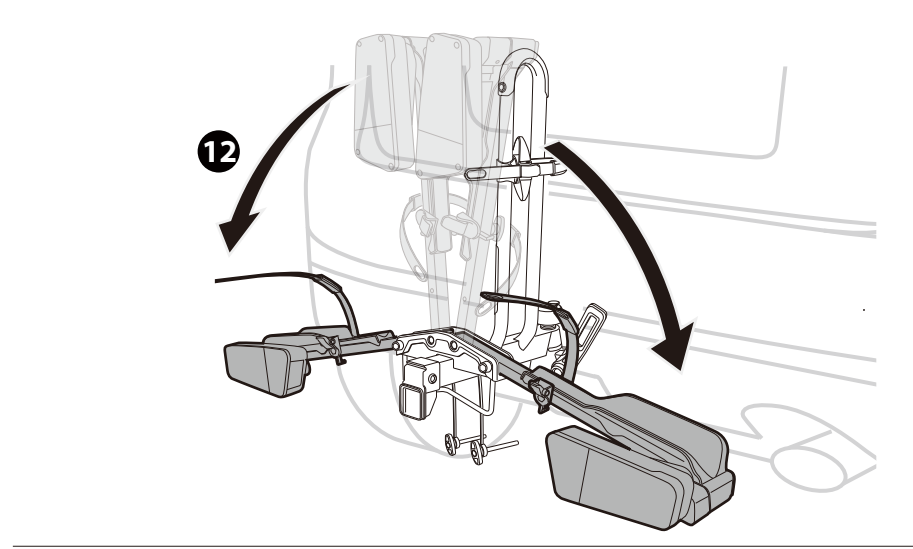

x1

x1

1

**13-pin**

\* This plate is not included.

**Denmark only** 504x120mm

\* This tool is not included.

**MAX  
20KG**