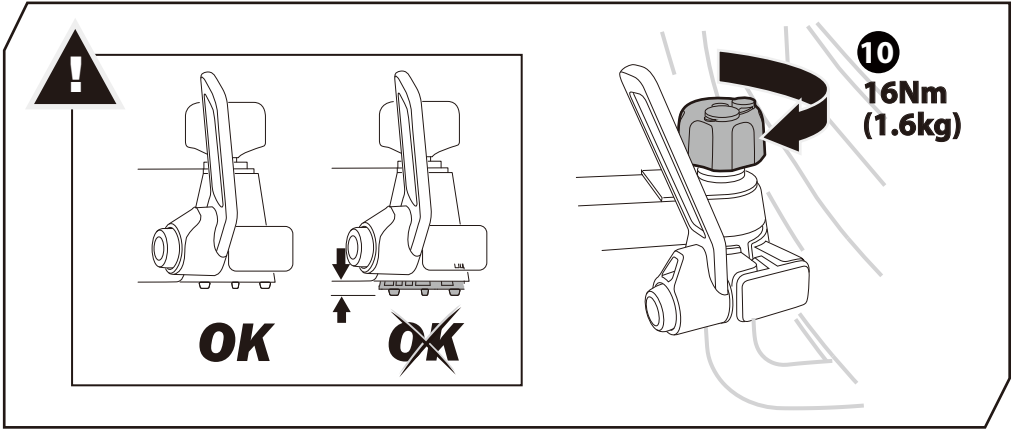

x1

x1

1

**13-pin**

\* This plate is not included.

**Denmark only** 504x120mm

\* This tool is not included.

**MAX  
20KG**