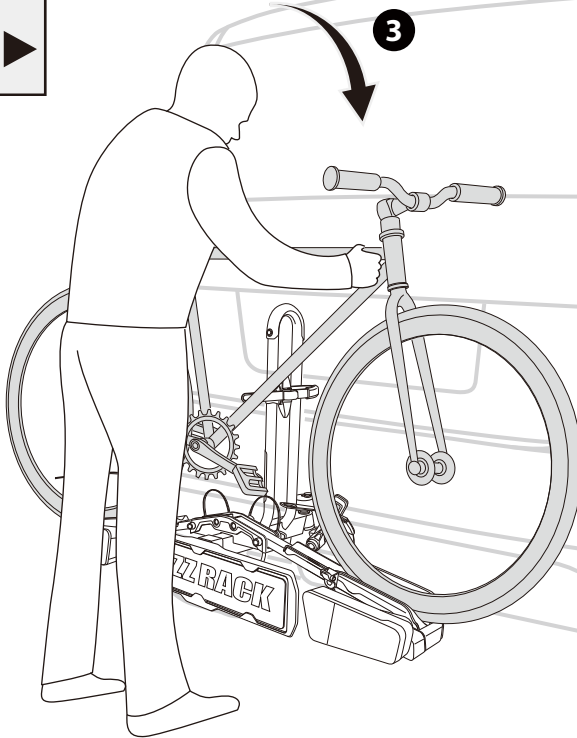

x1

x1

1

**13-pin**

\* This plate is not included.

**Denmark only** 504x120mm

\* This tool is not included.

**MAX  
20KG**