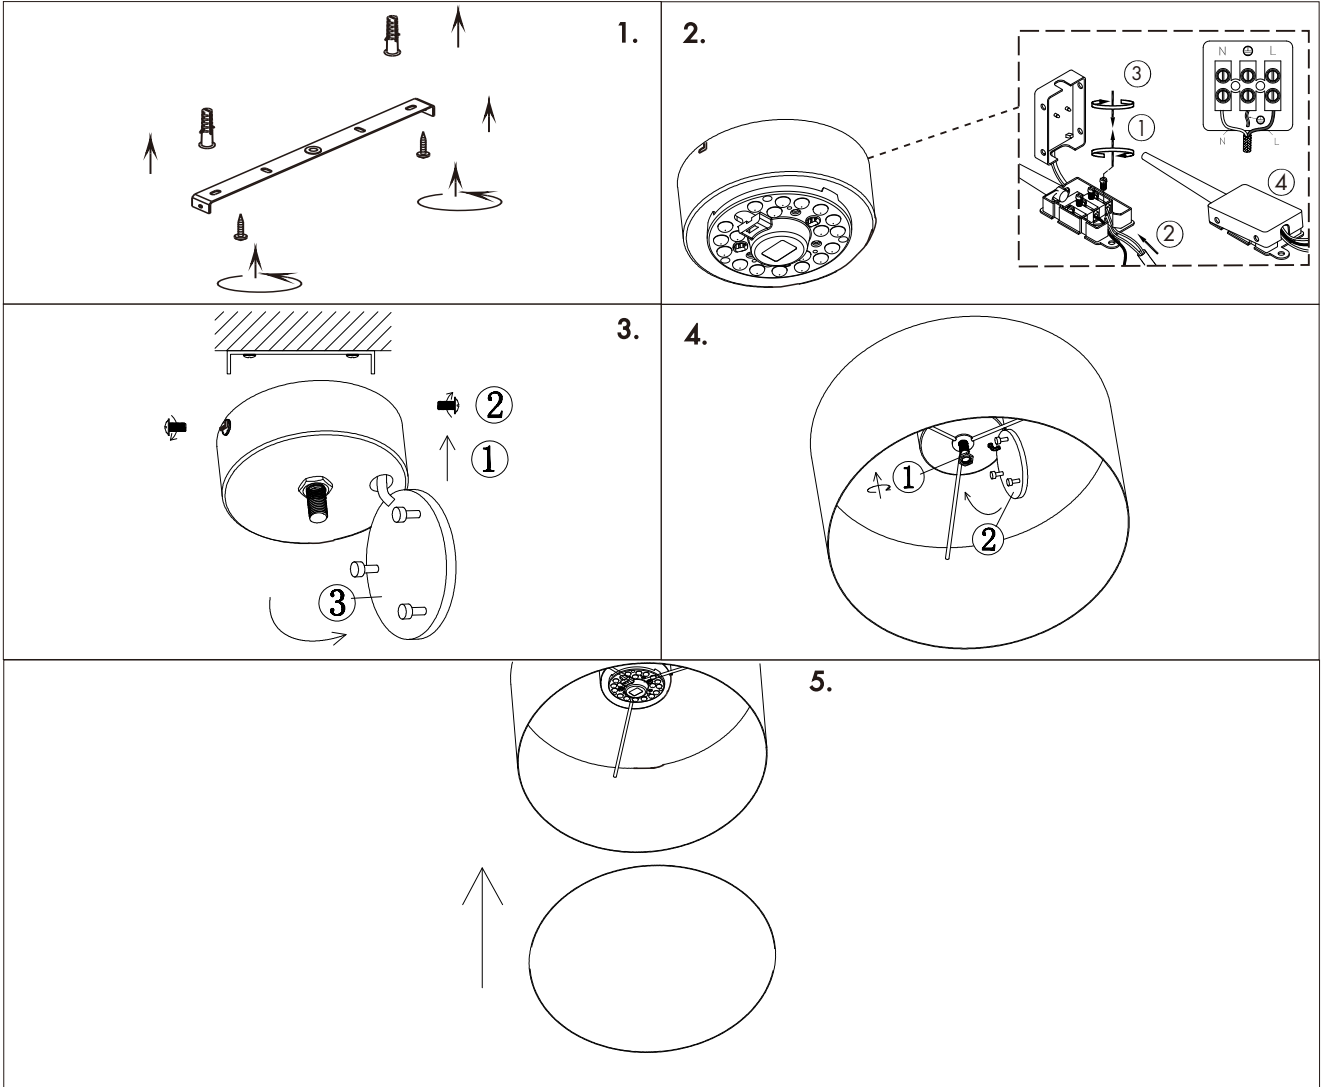

INSTRUCTION MANUAL

220~240V
50Hz

SMD 10W
20 LED/M
SMD 20W
40 LED/M

GUARANTEE
2 YEAR

Drum CL LED

Drum CL LED 30

Ceiling plate: LED Module 10W

Overall size:

This item contains changeable LED module

950	LM
10	W
2700	K
>80	CRI
30000	H
30000	ON/OFF

1900	LM
20	W
2700	K
>80	CRI
30000	H
30000	ON/OFF

Drum CL LED 40

Ceiling plate: LED Module 20W

Overall size: