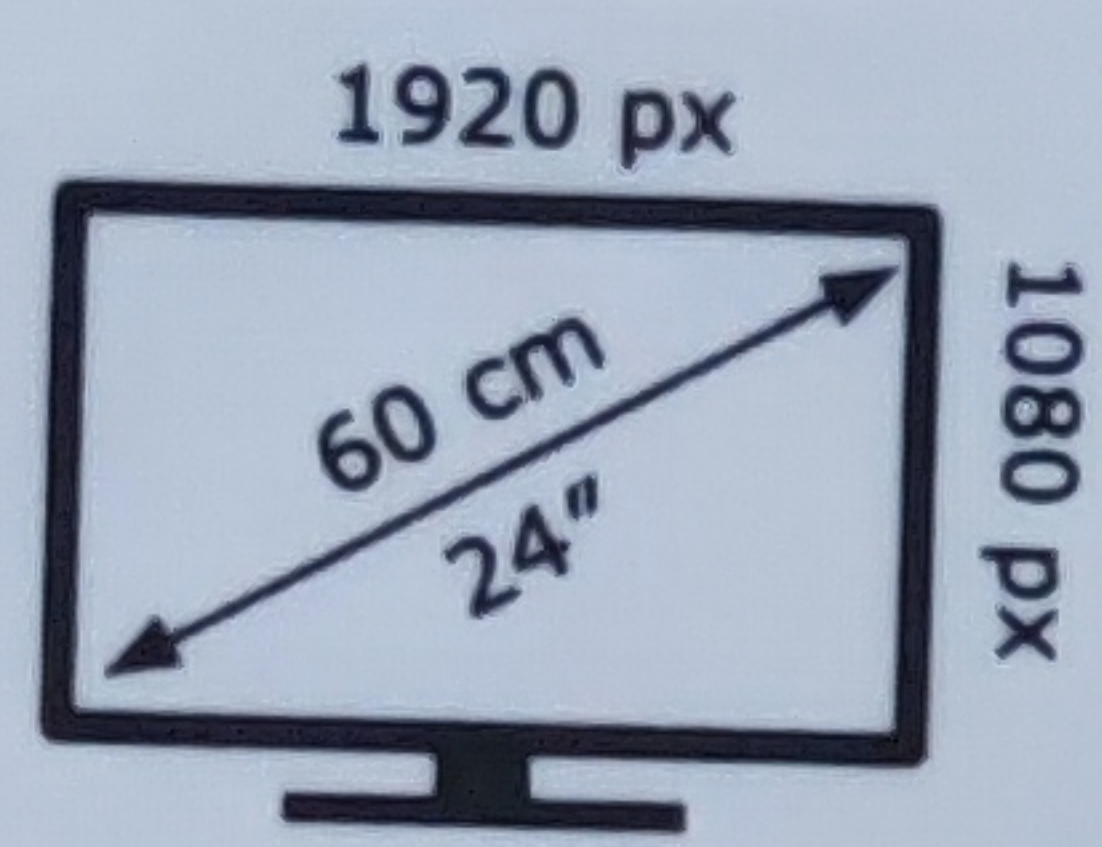

KTC H24V13

17 kWh/1000h

ABCDEFG  
**HDR**  
20 kWh/1000h

2019/2013

LCD Monitor

www.ktcplay.com

Model: H24V13  
 Product color: Black  
 Gross weight: 4.1KG  
 Packing size: 620x115x475mm  
 Production date: September 2023  
 Made in China