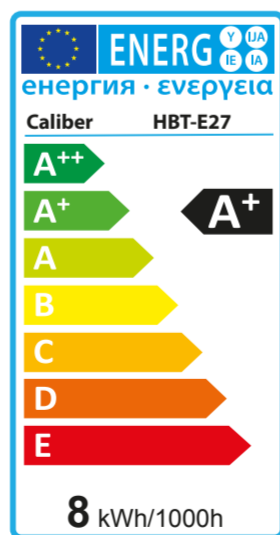

**CALIBER**

**CALIBER**

LED E27 light bulb. Model No.: HBT-E27  
 Easy Installation with the free and intuitive Caliber Smart Home app. Control from anywhere using the Bluetooth-Mesh® HBT-Gateway (not included).  
 Functions include: Change RGB color, Warm to Cool White light, brightness, set scenes, time schedules, change colors on the rhythm of the music, etc. All controllable via the Caliber Smart Home App. Voice control works with 'Hey Google', 'Amazon Alexa' or 'Hey Siri'.

**CALIBEREUROPE.COM**

CALIBER EUROPE BV • Kortakker 10 • 4264 AE Veen • The Netherlands

All function  
**Cool & Warm  
 RGB light**  
 works through  
**Bluetooth mesh**

- 850 Lumen
- 8 Watt
- E27 Fitting

**Bluetooth  
 MESH**

**HBT-E27**

APP CONTROLLED E27 LED  
 SMART LIGHT WARM / COOL  
 WHITE & RGB MULTI COLOR

FREE CALIBER APP

INDOOR USE ONLY

Light bulb	
Watt CCT / RGB	8W / 2,5W
Lumen	850
Color Temp	RGB + 2700 ~ 6500K
Dimensions in mm	H120, Ø60
Start	Instant < 1s
60%	< 1,0s
ON / OFF	10.000x
Lifespan	20.000h
CRI (Ra)	>80
Power Factor	0.56
Base	E27
	Dimm by app