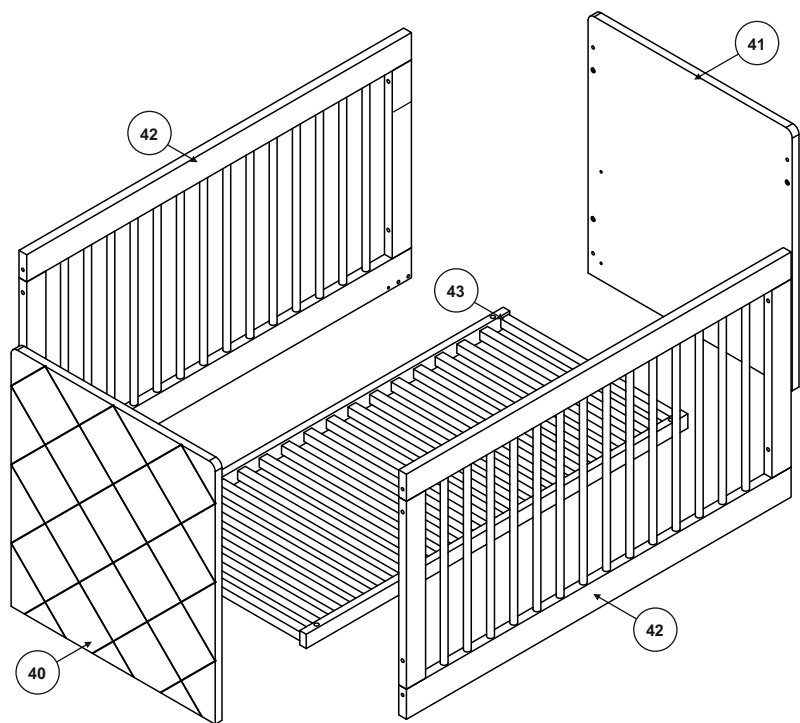

Instruction Manual

PARIS

BED 60x120

11419351

DISTRIBUTOR:

BOPITA

Energieweg 1, 6662 NS Elst

The Netherlands

www.bopita.com

22.12.2020.

A	8x35	W	M4x30	U		G	M6x75	WC	4mm	GA	M6x35	AK	6x35
	x16		x4		x4		x8		x1		x6		x4

2

9

10

3

4