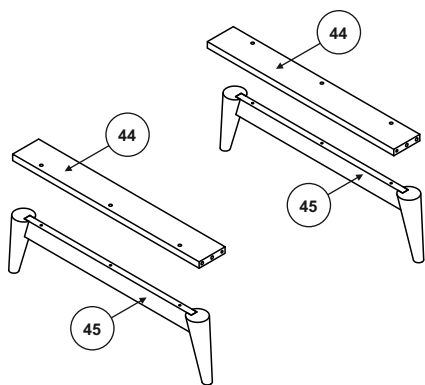

Instruction Manual

PARIS

BED 60x120

11419351

DISTRIBUTOR:

BOPITA

Energieweg 1, 6662 NS Elst

The Netherlands

www.bopita.com

22.12.2020.

A	8x35	W	M4x30	U		G	M6x75	WC	4mm	GA	M6x35	AK	6x35
	x16		x4		x4		x8		x1		x6		x4

2

9

10

3

4