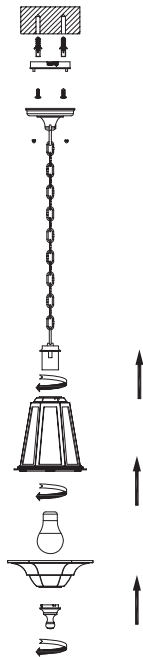

INSTRUCTION MANUAL

New Haven WL Up
And Down Black
92621

New Haven HL Black
92622

New Haven FL Black
92623

New Haven FL Black Pole
92624

IP44

MAX. Ø60 MM
E27 max. 60W

220~240V
50~60HZ