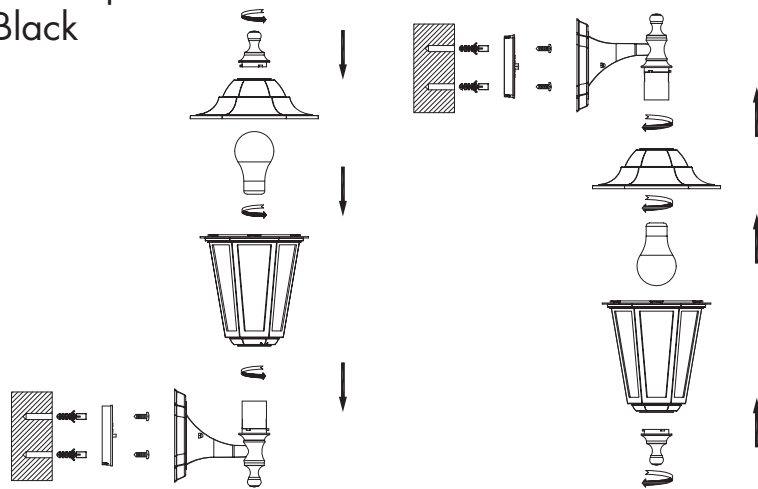

INSTRUCTION MANUAL

New Haven WL Up
And Down Black
92621

New Haven HL Black
92622

New Haven FL Black
92623

New Haven FL Black Pole
92624

IP44

MAX. Ø60 MM
E27 max. 60W

220~240V
50~60HZ