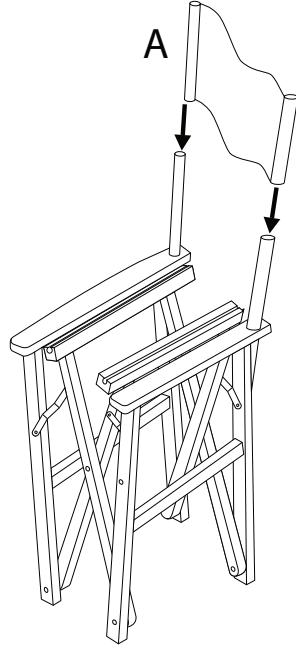

Diagram illustrating assembly instructions and safety warnings:

- Warning 1:** A crossed-out power drill icon indicates that a power drill should not be used for assembly. This warning is associated with a clock icon and the text **10'**, indicating a 10-minute time limit.
- Warning 2:** A crossed-out icon of a wooden block being cut by a saw indicates that the chair should not be cut or damaged. This warning is associated with a person icon and the text **1**, indicating that one person should handle the chair.

1/4

A

B

A

x 1

B

x 1

1