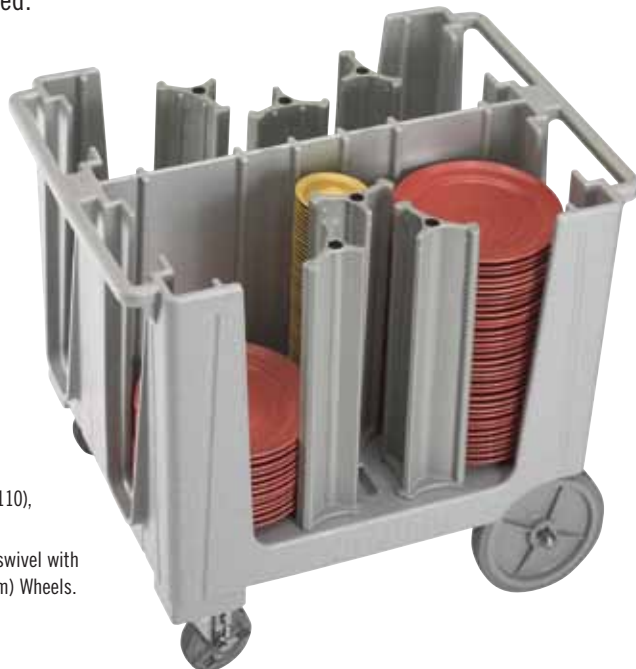

Dish Caddies

S-Series Adjustable Dish Caddy

- Store one size dish or a combination of different sizes in a single caddy.
- Features easy-to-adjust column towers.
- Vinyl cover included.

ADCS: Holds plates from 4" to 13" (11,4 to 33 cm)

Colors: Dark Brown (131), Speckled Gray (480), Black (110), Slate Blue (401).

Casters: 5" (12,7 cm), two swivel with brakes and two 10" (25,4 cm) Wheels.

S-SERIES ADJUSTABLE DISH CADDY

CODE	ADCS
NUMBER OF DIVIDERS	6
PLATES PER COLUMN	Approximately 45-60
OVERALL DIMENSIONS	28⁵/₈" x 37⁷/₈" x 31¹/₈"
W x L x H	72,7 x 94 x 81 cm
CASE LBS. (CUBE)	133,8 (22.01)
CASE KG (CUBE M³)	60,69 (0,62)

Versa Dish Caddies

- DCS950 holds 5 columns of 45-60 round plates up to 9¹/₂" (24,1 cm) or 4 to 5 columns of square plates up to 8" (20,5 cm).
- DCS1125 holds 4 columns of 45-60 round plates up to 11¹/₄" (28,6 cm) or square plates up to 9¹/₂" (24,1 cm).
- Vinyl cover included.

Colors: Black (110), Slate Blue (401), Dark Brown (131), Speckled Gray (480).

Casters: 5" (12,7 cm), two swivel with brakes and two 10" (25,4 cm) Wheels.