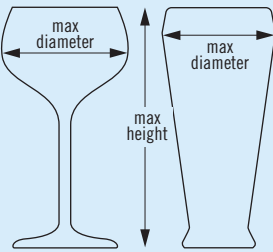

- | | | |
|--|---|---|
|  |  |  |
|  |  | |
|  |  |  |

Camrack® Full Size Glass Racks

Available in 7 compartment sizes and up to 12 different heights, there is a Camrack that will fit any type of stemware or tumbler.

To find the right Camrack for your glassware, please visit
www.cambro.com/mycamracks

Choose the correct Camrack:

1. Measure the **maximum diameter** of the glass (stemware or tumbler) to determine the number of compartments.
2. Measure the **maximum height** of the glass (stemware or tumbler) to the top edge of the rim to determine the compartment height.

9 COMPARTMENT

5 7/8" MAXIMUM DIAMETER
14,8 cm

	3 5/8" 9 cm	5 1/4" 13,2 cm	6 7/8" 17,4 cm	8 1/2" 21,6 cm	10 1/8" 25,8 cm	11 3/4" 30 cm
MAXIMUM HEIGHT						
CODE	9S318	9S434	9S638	9S800	9S958	9S1114
CASE PACK	5	4	3	2	2	2
CASE LBS. (CUBE)	28.03 (6.93)	29.26 (6.93)	27.27 (6.38)	22.02 (4.86)	25.10 (5.96)	28.58 (6.93)
CASE KG (CUBE M³)	12,71 (0,196)	13,27 (0,196)	12,37 (0,181)	9,98 (0,138)	11,39 (0,169)	12,96 (0,196)
RACK DIMENSION	19 3/4" x 19 3/4" x 5 5/8" 50 x 50 x 14,3 cm	19 3/4" x 19 3/4" x 7 1/4" 50 x 50 x 18,4 cm	19 3/4" x 19 3/4" x 8 3/8" 50 x 50 x 22,5 cm	19 3/4" x 19 3/4" x 10 1/2" 50 x 50 x 26,7 cm	19 3/4" x 19 3/4" x 12 1/2" 50 x 50 x 30,8 cm	19 3/4" x 19 3/4" x 13 3/4" 50 x 50 x 34,9 cm

16 COMPARTMENT

4 3/8" MAXIMUM DIAMETER
10,9 cm

	3 5/8" 9 cm	4 1/2" 11 cm	5 1/4" 13,2 cm	6 1/8" 15,2 cm	6 7/8" 17,4 cm	7 3/4" 19,4 cm
MAXIMUM HEIGHT						
CODE	16S318	16S418**	16S434	16S534**	16S638	16S738**
CASE PACK	5	5	4	4	3	3
CASE LBS. (CUBE)	27.18 (6.93)	28.63 (6.93)	28.62 (6.93)	29.82 (6.93)	26.82 (6.38)	27.72 (6.38)
CASE KG (CUBE M³)	12,33 (0,196)	12,99 (0,196)	12,98 (0,196)	13,52 (0,196)	12,17 (0,181)	12,57 (0,181)
RACK DIMENSION	19 3/4" x 19 3/4" x 5 5/8" 50 x 50 x 14,3 cm	19 3/4" x 19 3/4" x 5 5/8" 50 x 50 x 14,3 cm	19 3/4" x 19 3/4" x 7 1/4" 50 x 50 x 18,4 cm	19 3/4" x 19 3/4" x 7 1/4" 50 x 50 x 18,4 cm	19 3/4" x 19 3/4" x 8 3/8" 50 x 50 x 22,5 cm	19 3/4" x 19 3/4" x 8 3/8" 50 x 50 x 22,5 cm