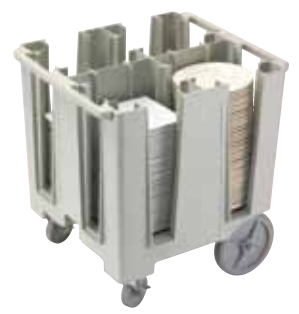

VERSA DISH CADDIES

	DCS950	DCS1125
CODE	DCS950	DCS1125
PLATE SIZE RANGE (ROUNDS)	8³/₄" - 9¹/₂" (21,3 - 24,1 cm)	9⁵/₈" - 11¹/₄" (24,4 - 28,6 cm)
PLATE SIZE RANGE (SQUARES)	7¹/₄" - 8" (18,4 - 20,5 cm)	8³/₈" - 9¹/₂" (21,3 - 24,1 cm)
COLUMNS PER CADDY	5, 45-60 plates per col.	4, 45-60 plates per col.
OVERALL DIMENSIONS	27" x 30¹/₂" x 31³/₄"	27" x 30¹/₂" x 31³/₄"
W x L x H	69 x 78 x 81 cm	69 x 78 x 81 cm
CASE LBS. (CUBE)	89,5 (16.64)	89 (16.64)
CASE KG (CUBE M³)	40,65 (0,47)	40,45 (0,47)