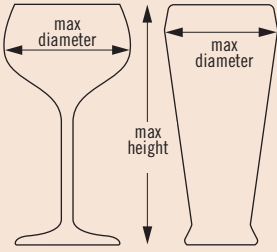

Camrack® Half Size Glass Racks

Half size Camracks are available in 3 compartment sizes and up to 6 different heights.

To find the right Camrack for your glassware, please visit
www.cambro.com/mycamracks

Choose the correct Camrack:

1. Measure the **maximum diameter** of the glass (stemware or tumbler) to determine the number of compartments.
2. Measure the **maximum height** of the glass (stemware or tumbler) to the top edge of the rim to determine the compartment height.