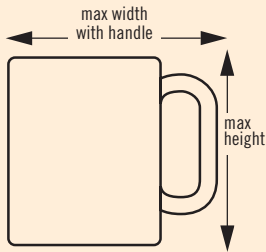

10 COMPARTMENT

3 1/2" MAXIMUM DIAMETER
8,7 cm

	3 5/8" 9 cm	5 1/4" 13,2 cm	6 7/8" 17,4 cm	8 1/2" 21,6 cm	10 1/8" 25,8 cm	11 3/4" 30 cm
MAXIMUM HEIGHT						
CODE	10HS318	10HS434	10HS638	10HS800	10HS958	10HS1114
CASE PACK	5	4	3	2	2	2
CASE LBS. (CUBE)	17.36 (3.27)	18.50 (3.54)	17.38 (3.27)	14.09 (2.76)	16.31 (3.06)	18.44 (3.27)
CASE KG (CUBE M³)	7,87 (0,093)	8,39 (0,100)	7,88 (0,093)	6,39 (0,078)	7,40 (0,087)	8,36 (0,093)
RACK DIMENSION	19 3/4" x 10" x 5 5/8" 50 x 25 x 14,3 cm	19 3/4" x 10" x 7 1/4" 50 x 25 x 18,4 cm	19 3/4" x 10" x 8 3/8" 50 x 25 x 22,5 cm	19 3/4" x 10" x 10 1/2" 50 x 25 x 26,7 cm	19 3/4" x 10" x 12 1/8" 50 x 25 x 30,8 cm	19 3/4" x 10" x 13 3/4" 50 x 25 x 34,9 cm

17 COMPARTMENT

2 15/16" MAXIMUM DIAMETER
7,3 cm

	3 5/8" 9 cm	5 1/4" 13,2 cm	6 7/8" 17,4 cm	8 1/2" 21,6 cm	10 1/8" 25,8 cm	11 3/4" 30 cm
MAXIMUM HEIGHT						
CODE	17HS318	17HS434	17HS638	17HS800	17HS958	17HS1114
CASE PACK	5	4	3	2	2	2
CASE LBS. (CUBE)	18.36 (3.27)	19.82 (3.54)	18.76 (3.27)	15.27 (2.76)	17.75 (3.06)	20.14 (3.27)
CASE KG (CUBE M³)	8,33 (0,093)	8,99 (0,100)	8,51 (0,093)	6,93 (0,078)	8,05 (0,087)	9,14 (0,093)
RACK DIMENSION	19 3/4" x 10" x 5 5/8" 50 x 25 x 14,3 cm	19 3/4" x 10" x 7 1/4" 50 x 25 x 18,4 cm	19 3/4" x 10" x 8 3/8" 50 x 25 x 22,5 cm	19 3/4" x 10" x 10 1/2" 50 x 25 x 26,7 cm	19 3/4" x 10" x 12 1/8" 50 x 25 x 30,8 cm	19 3/4" x 10" x 13 3/4" 50 x 25 x 34,9 cm

Camrack® Full and Half Size Cup Racks

Camrack Cup racks are available in 2 compartment sizes and up to 3 different heights.

To find the right Camrack for your cup, please visit www.cambro.com/mycamracks

Choose the correct Camrack:

1. Measure the **maximum diameter** of the mug or cup, including the handle, to determine the number of compartments.
2. Measure the **maximum height** of the mug or cup to the top edge of the rim to determine the compartment height.