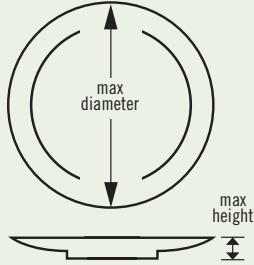

Camrack® Full and Half Size PlateSafe® Racks

PlateSafe racks are available in 13 different styles of configurations for dinnerware from 4" to 12½" in diameter.

To find the right Camrack for your dinnerware, please visit
www.cambro.com/mycamracks

Choose the correct Camrack:

1. Measure the **maximum diameter** of the dinnerware to determine the height of the PlateSafe Camrack.
2. Measure the **maximum height** of the dinnerware to determine the number of compartments.