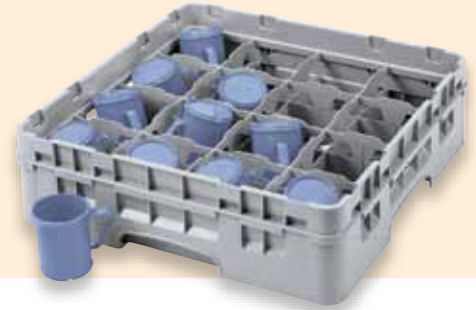

16 COMPARTMENT

$4\frac{3}{8}'' \times 4\frac{3}{8}''$

11,1 x 11,1 cm

COMPARTMENT DIMENSIONS

MAXIMUM HEIGHT	$2\frac{5}{8}''$ 6,6 cm	$4\frac{1}{4}''$ 10,7 cm	$5\frac{7}{8}''$ 14,9 cm
CODE	16C258	16C414	16C578
CASE PACK	6	5	4
CASE LBS. (CUBE)	28,78 (4,81)	32,48 (6,93)	32,86 (6,93)
CASE KG (CUBE M³)	13,05 (0,136)	14,73 (0,196)	14,91 (0,196)
RACK DIMENSION	$19\frac{3}{4}'' \times 19\frac{3}{4}'' \times 4''$ 50 x 50 x 10,1 cm	$19\frac{3}{4}'' \times 19\frac{3}{4}'' \times 5\frac{5}{8}''$ 50 x 50 x 14,3 cm	$19\frac{3}{4}'' \times 19\frac{3}{4}'' \times 7\frac{1}{4}''$ 50 x 50 x 18,4 cm

20 COMPARTMENT

$4\frac{3}{8}'' \times 3\frac{1}{2}''$

11,1 x 8 cm

COMPARTMENT DIMENSIONS

MAXIMUM HEIGHT	$2\frac{5}{8}''$ 6,6 cm	$4\frac{1}{4}''$ 10,7 cm
CODE	20C258	20C414
CASE PACK	6	5
CASE LBS. (CUBE)	29,28 (4,81)	32,53 (6,93)
CASE KG (CUBE M³)	13,28 (0,136)	14,76 (0,196)
RACK DIMENSION	$19\frac{3}{4}'' \times 19\frac{3}{4}'' \times 4''$ 50 x 50 x 10,1 cm	$19\frac{3}{4}'' \times 19\frac{3}{4}'' \times 5\frac{5}{8}''$ 50 x 50 x 14,3 cm

8 COMPARTMENT

$4\frac{1}{8}'' \times 4\frac{7}{16}''$

10,4 x 11,2 cm

COMPARTMENT DIMENSIONS

MAXIMUM HEIGHT	$2\frac{5}{8}''$ 6,6 cm	$4\frac{1}{4}''$ 10,7 cm
CODE	8HC258	8HC414
CASE PACK	6	5
CASE LBS. (CUBE)	16,15 (2,76)	18,66 (3,27)
CASE KG (CUBE M³)	7,32 (0,078)	8,46 (0,093)
RACK DIMENSION	$19\frac{3}{4}'' \times 9\frac{7}{8}'' \times 4''$ 50 x 25 x 10,1 cm	$19\frac{3}{4}'' \times 9\frac{7}{8}'' \times 5\frac{5}{8}''$ 50 x 25 x 14,3 cm

10 COMPARTMENT

$4\frac{1}{8}'' \times 3\frac{1}{2}''$

10,4 x 8,8 cm

COMPARTMENT DIMENSIONS

MAXIMUM HEIGHT	$2\frac{5}{8}''$ 6,6 cm	$4\frac{1}{4}''$ 10,7 cm
CODE	10HC258	10HC414
CASE PACK	6	5
CASE LBS. (CUBE)	16,73 (2,76)	19,76 (3,27)
CASE KG (CUBE M³)	7,59 (0,078)	8,96 (0,093)
RACK DIMENSION	$19\frac{3}{4}'' \times 9\frac{7}{8}'' \times 4''$ 50 x 25 x 10,1 cm	$19\frac{3}{4}'' \times 9\frac{7}{8}'' \times 5\frac{5}{8}''$ 50 x 25 x 14,3 cm