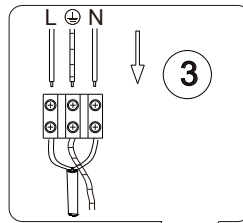

INSTRUCTION MANUAL

Emily Fan Grey 105369

Ceiling Fan lamp
incl. LED QL7001006
4x680lm Module
680lm Lamp
4x6.7W LED Module
30W Lamp
220-240V~50Hz
2700-4000-3000K
CRI > 80
30000 h
15000 ON/OFF

Overall Sizes: