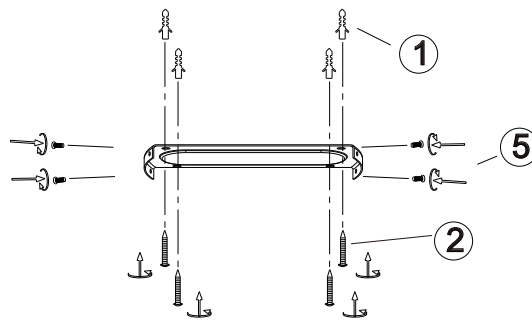

INSTRUCTION MANUAL

Emily Fan Grey 105369

Ceiling Fan lamp
incl. LED QL7001006
4x680lm Module
680lm Lamp
4x6.7W LED Module
30W Lamp
220-240V~50Hz
2700-4000-3000K
CRI > 80
30000 h
15000 ON/OFF

Overall Sizes: