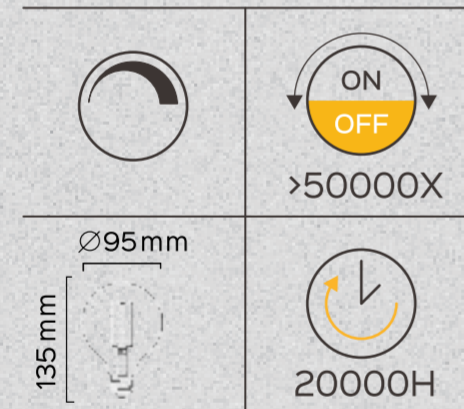

106*106*158mm

LED Filament G95
40W=5W 470LM E27

LED Filament G95
5WATT 470LUMEN

G95 E27 5W 470Lm 2700K
Clear Dimmable

02093

470
LUMEN
40W=5WATT
220-240VOLT

F
BEAM ANGLE 330°
40W=5WATT
2700K
E27
CRI>80

Re-order? Go to
www.luedd.com
and use article number 02093