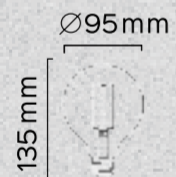

106*106*158mm

LED Filament G95
40W=5W 470LM E27

LED Filament G95
5WATT 470LUMEN

G95 E27 5W 470Lm 2700K
Clear Dimmable

02093

470
LUMEN
40W=5WATT
220-240VOLT

F
BEAM ANGLE 330°
40W=5WATT
2700K
E27
CRI>80

Re-order? Go to
www.luedd.com
and use article number 02093