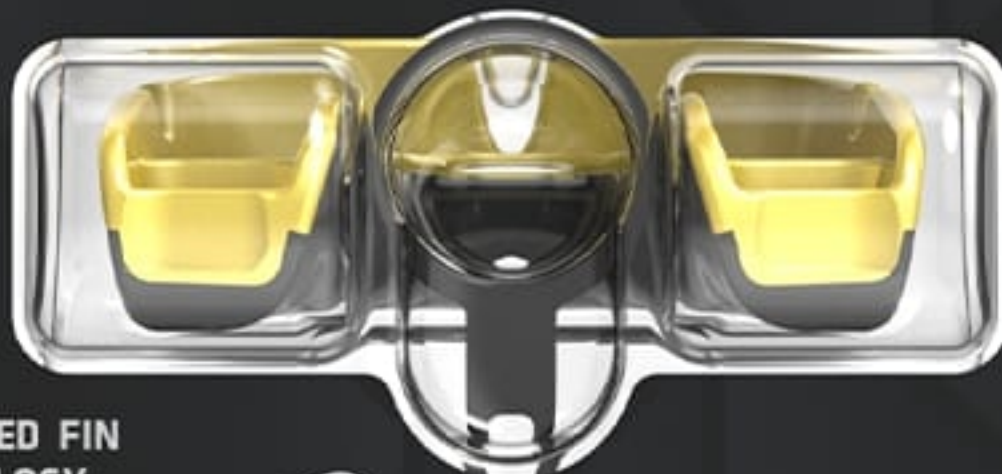

opro

- SUITABLE FOR ALL CONTACT SPORTS INCLUDING BOXING, MMA, WRESTLING, BJJ, KARATE, FOOTBALL AND RUGBY
- NOT SUITABLE FOR WEARERS OF FIXED BRACES
- LATEX-FREE

FITTING INSTRUCTIONS INCLUDED INSIDE

Notice de moulage à l'intérieur / Anpassungsanleitung im/legend / Istruzioni per l'uso incluse / Instrucciones de colocación en el interior

FITTING YOUR OPRO MOUTHGUARD IS SIMPLE AND TAKES JUST A FEW MINUTES. SCAN THE QR CODE TO WATCH OUR EASY TO FOLLOW FITTING INSTRUCTION VIDEO.

INSTANT CUSTOM-FIT
DENTIST FIT MOUTHGUARD

PLATINUM
ELITE FIT MOUTHGUARD

GOLD
ULTRA FIT MOUTHGUARD

SILVER
SUPERIOR FIT MOUTHGUARD

BRONZE
ENHANCED FIT MOUTHGUARD

ADVANCED FIN TECHNOLOGY

DUAL LAYER CONSTRUCTION

ULTRA HI-FLOW GEL FOR SUPERIOR COMFORT

EASY-TO-USE COMPRESSION CAGE: THIS REVOLUTIONARY TECHNOLOGY HARNESSSES THE IMMENSE POWER OF THE JAW TO COMPRESS THE MOUTHGUARD ON TO THE TEETH AND GUMS FOR ULTRA LEVEL RETENTION