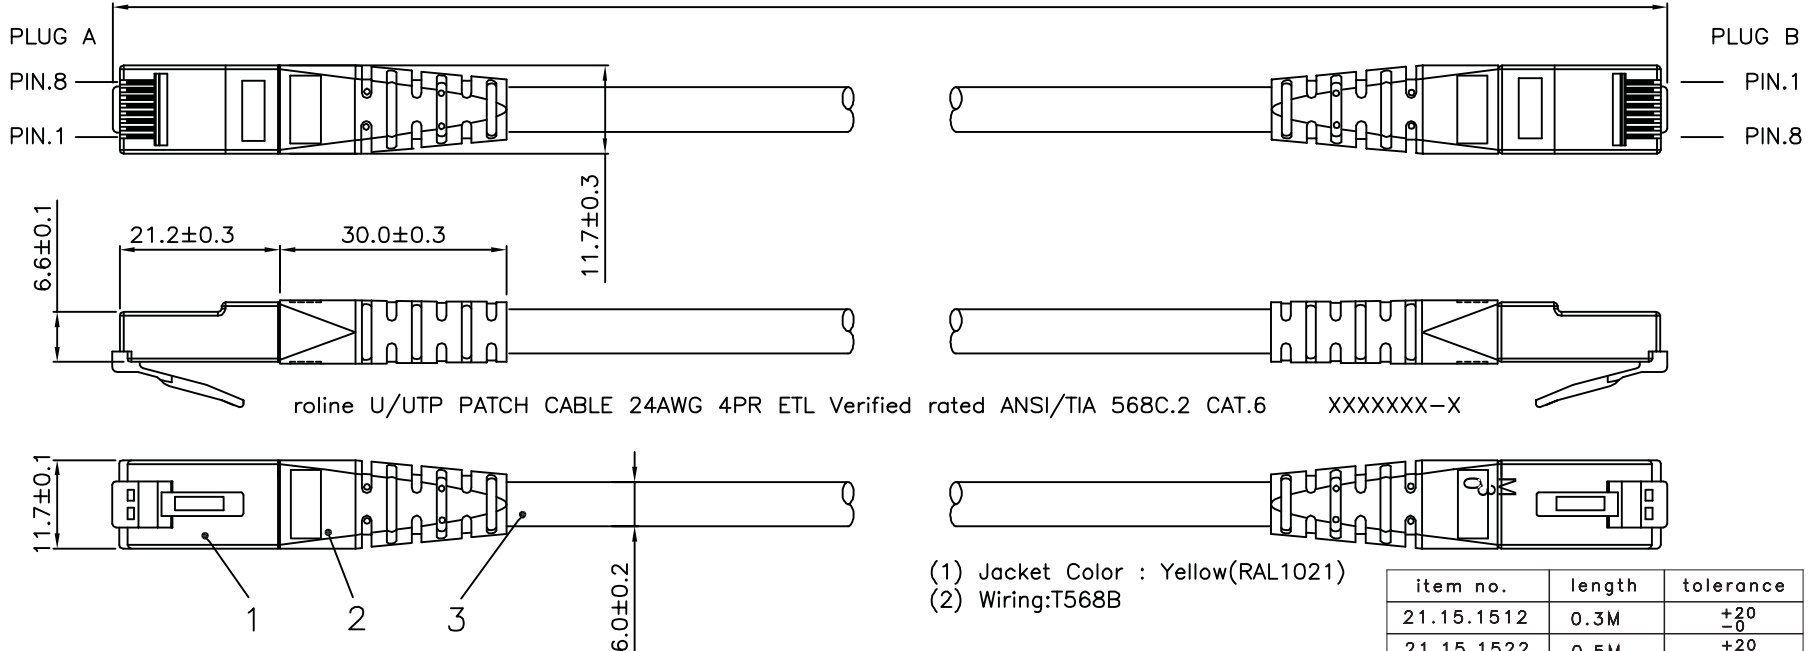

1 2 3 4 5 6

Total length (optional)

roline U/UTP PATCH CABLE 24AWG 4PR ETL Verified rated ANSI/TIA 568C.2 CAT.6 XXXXXX-X

- (1) Jacket Color : Yellow(RAL1021)
- (2) Wiring:T568B

item no.	length	tolerance
21.15.1512	0.3M	+20 -0
21.15.1522	0.5M	+20 -0
21.15.1532	1M	+20 -0
21.15.0925	1.5M	+20 -0
21.15.1542	2M	+20 -10
21.15.1552	3M	+20 -10
21.15.1562	5M	+30 -20
21.15.1572	7M	+30 -20
21.15.1582	10M	+30 -20
21.15.1592	15M	+30 -20
21.15.1602	20M	+70 -30

Specification :

- Material :
1. RJ45 Plug :
 - 1-1. Housing : Polycarbonate, Transparent color.
 - 1-2. Contact material : Phosphor Bronze with 50-60 micro-inch Nickel plated.
 - 1-3. Contact finished : Min. 50 micro-inch Gold plated.
 2. Molding: PVC.
 3. Cable :
 - 3-1. Jacket : PVC.
 - 3-2. Conductor : 24 AWG stranded copper.
 - 3-3. Isolation : PE.
 - 3-4. Isolation Cross Bar for 4 pairs : PE.
 4. Cable structure : U/UTP, 4 twisted pair with Cross Bar.
 5. Minimum Bending Radius: 50mm

item no	21.15.1512	21.15.1522	21.15.1532	21.15.0925	21.15.1542
	21.15.1552	21.15.1562	21.15.1572	21.15.1582	21.15.1592
Desc	ROLINE Cat 6 U/UTP Patch Cord, Yellow				
"#": Matching DIM.	DRAWING	23.JuL.2016	byz		
"*": Important DIM.	CHECK	23.JuL.2016	Jane		
Others General DIM.	APPROVAL	23.JuL.2016	Jaimy		
GENERAL TOLERANCE OF DIMENSIONS		DATE	NAME		
X.XXX ±0.005	SCALE	1/1 (A4)	UNIT	mm	
X.XX ±0.05			DRAWING NO.		
X.X ±0.1			DRAWING CLASSIFICATION		S
			1 OF 1		

No.	MODIFIED AREA	ORIGINAL	MODIFY	DATE	MODIFIER

1 2 3 4 5 6 10cm