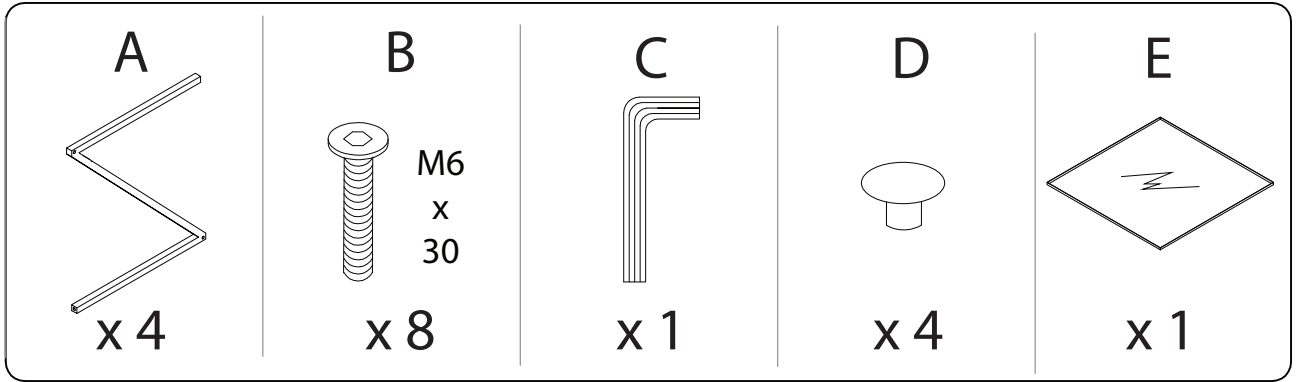

An icon showing an L-shaped metal bracket inside a circle, and a power drill with a diagonal line through it, indicating it should not be used.	A warning triangle icon with an exclamation mark inside.	A clock icon showing approximately 1:50.
<p>20'</p>	A warning triangle icon with an exclamation mark inside.	An icon of a person.
<p>1</p>		