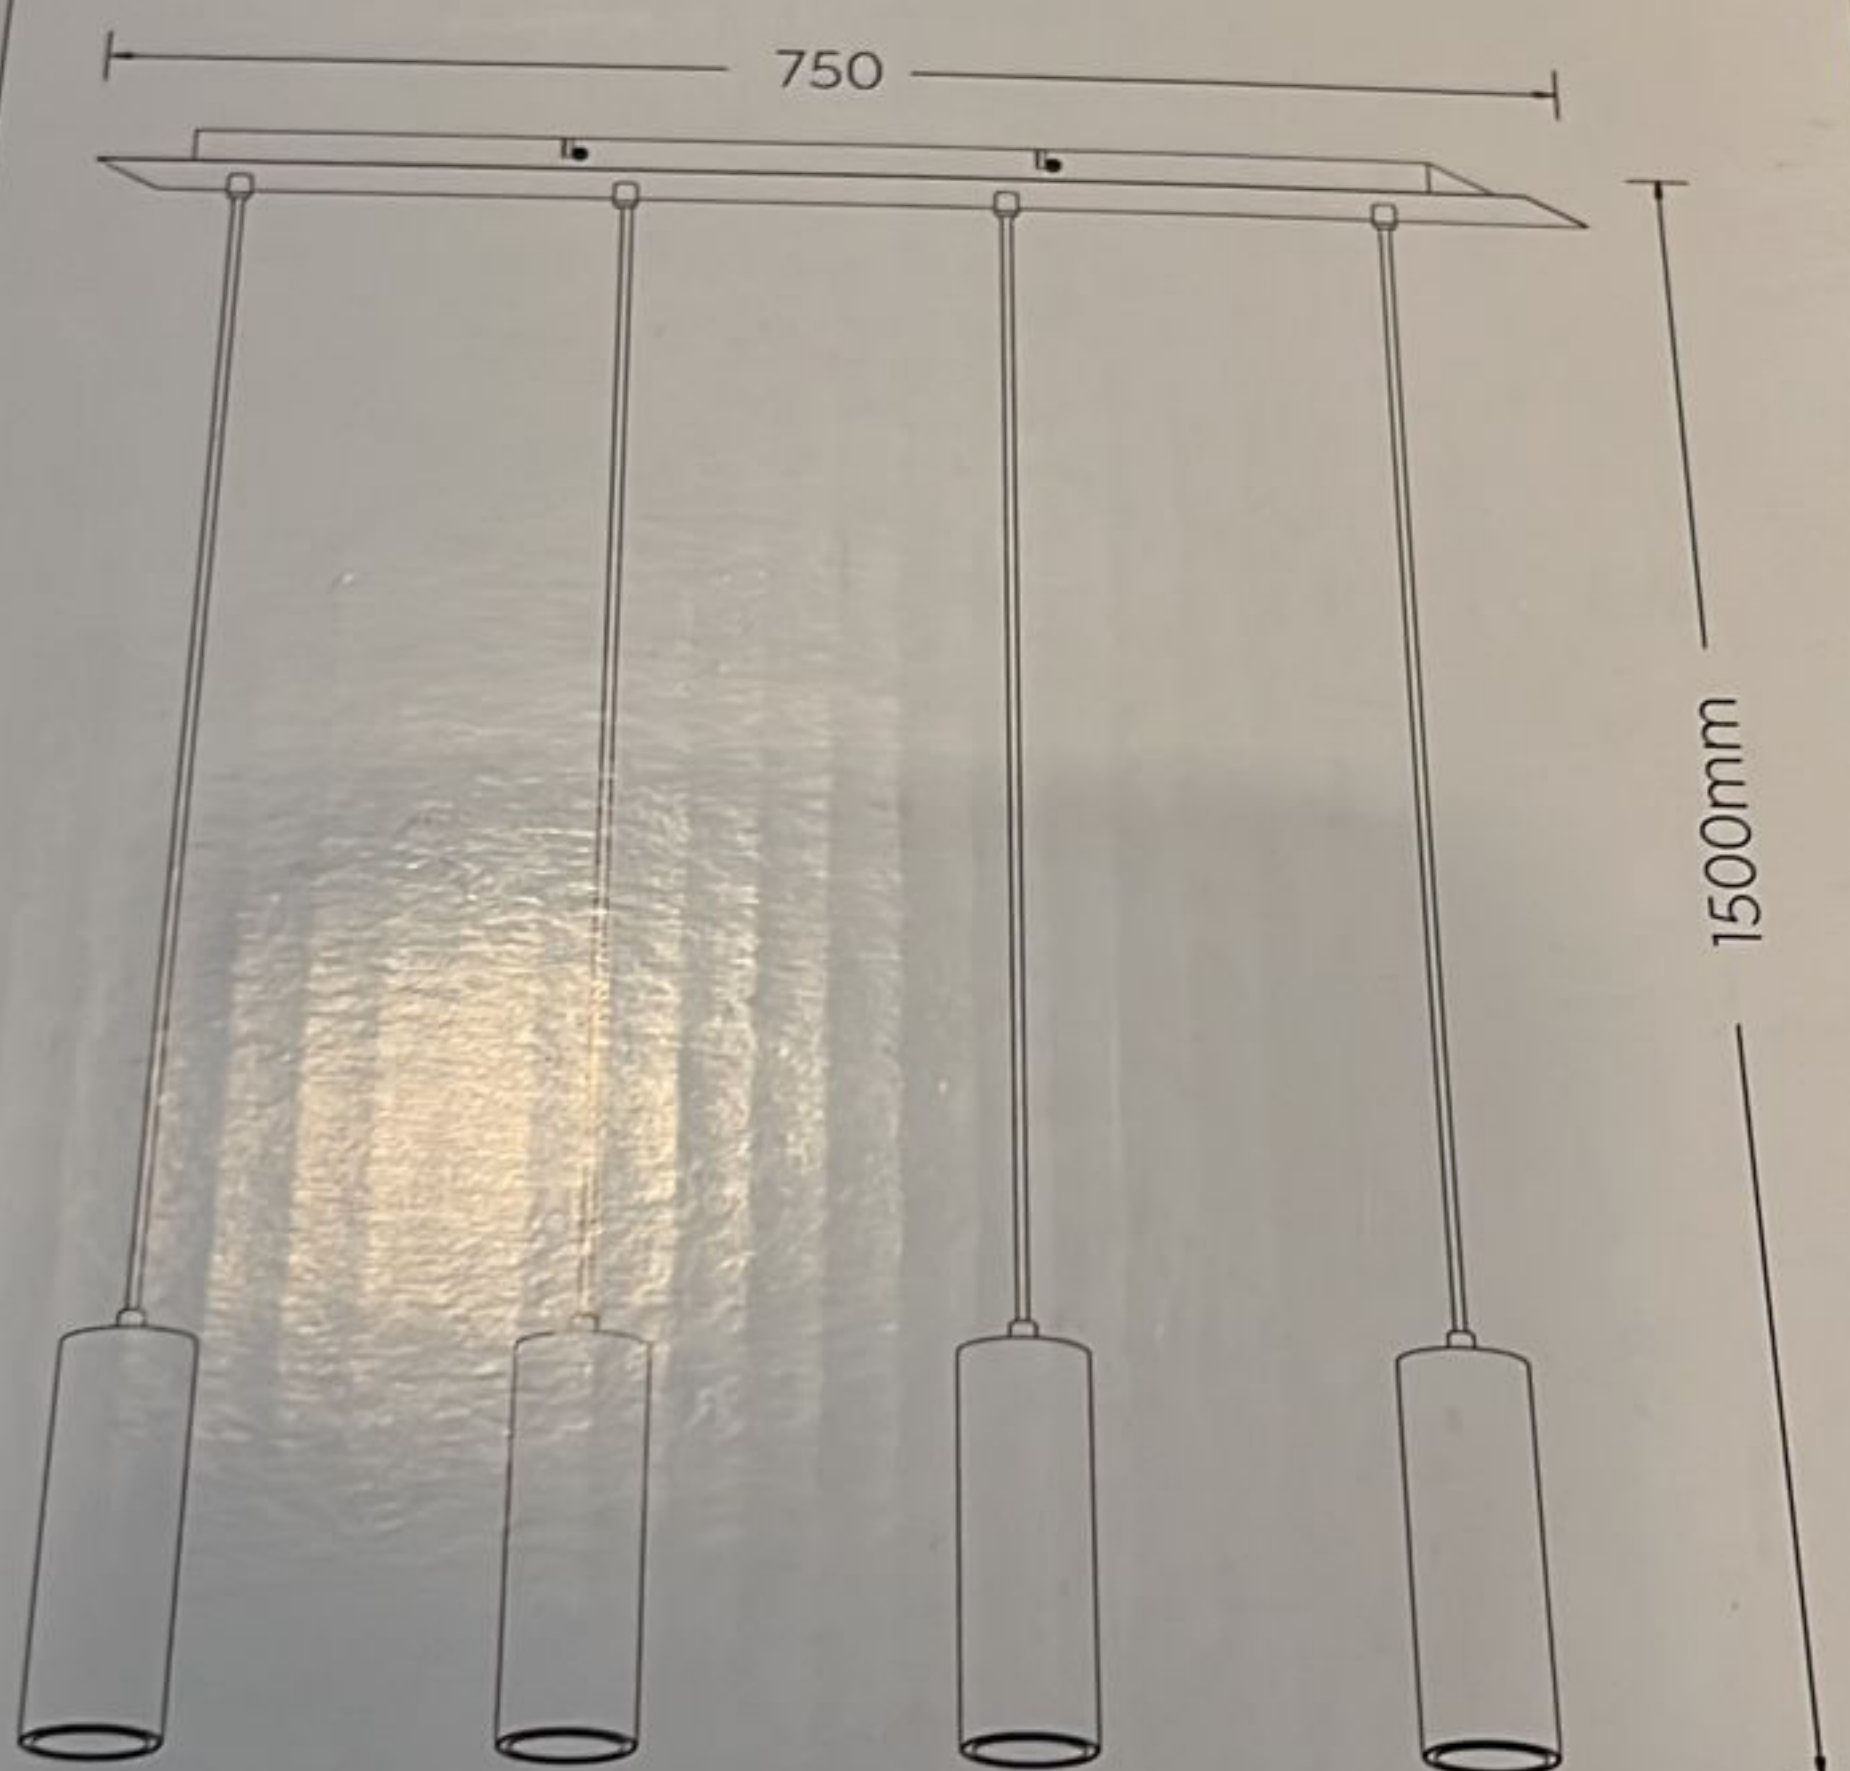

## MARLEY

230V~50Hz  
excl. 4x GU10 - max. 35W  
class I

[www.trio-lighting.com](http://www.trio-lighting.com)

KL  
live your light