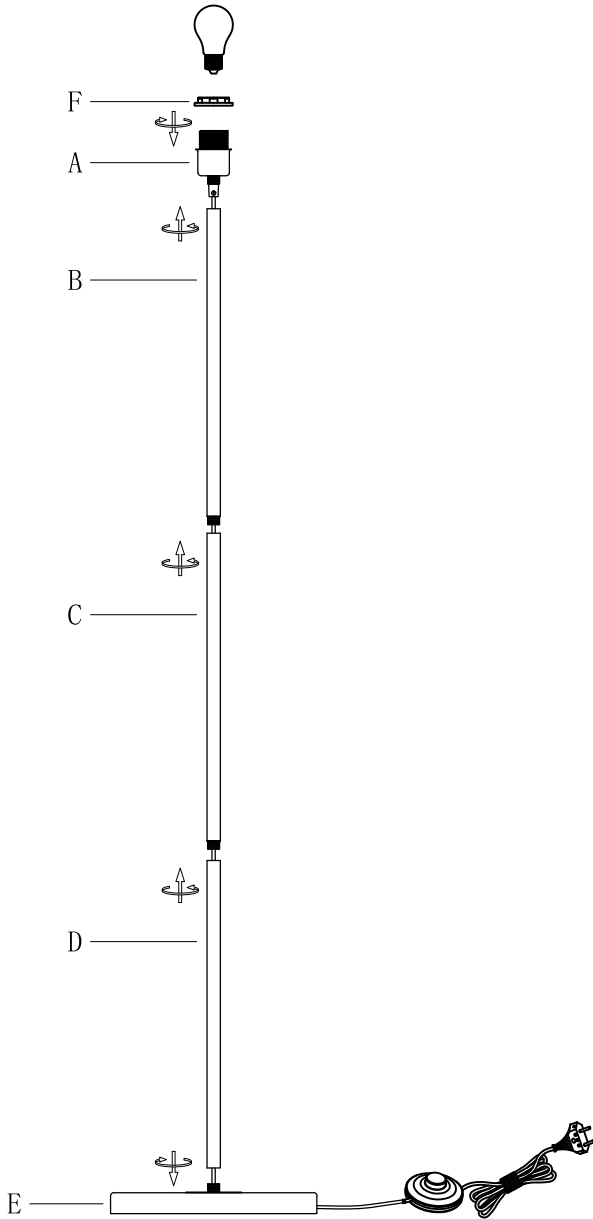

# INSTRUCTION MANUAL

220~240V  
50Hz

Max. ø80mm  
E27 Max.60W

Kaso FL Brass  
93709

Overall Sizes: