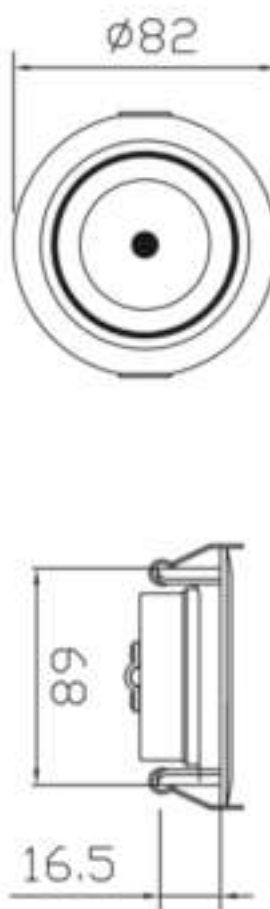

INSTRUCTION MANUAL

10%
-50%
-100%
Dimmable

Mio DL Round Set of 5 White / Black/Bronze/ Satin
97875 /97876/97877/97878

This item contains
unchangeable LED

380	LM
5	W
2700	K
>80	CRI
25000	H
15000	ON/OFF