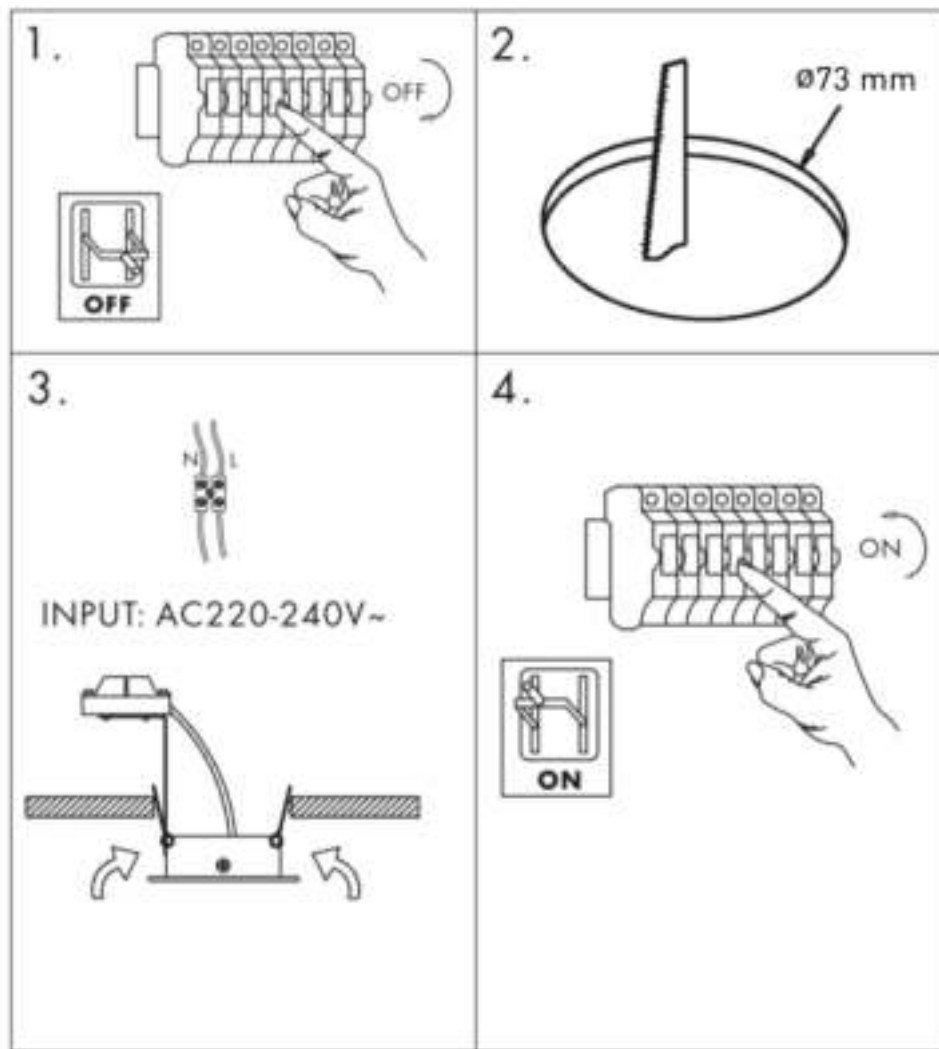

INSTRUCTION MANUAL

10%
-50%
-100%
Dimmable

Mio DL Round Set of 5 White / Black/Bronze/ Satin
97875 /97876/97877/97878

This item contains
unchangeable LED

380	LM
5	W
2700	K
>80	CRI
25000	H
15000	ON/OFF