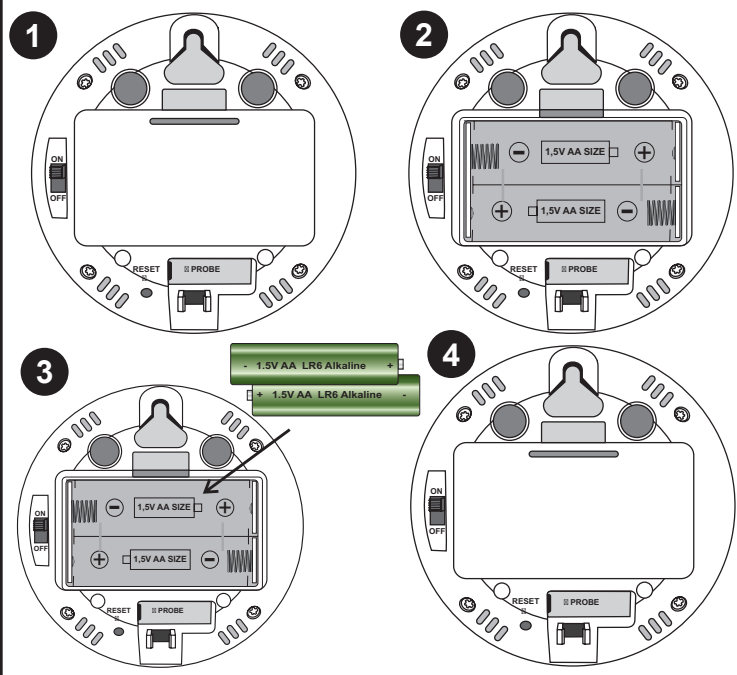

Alecto

OT-03

Thermometer met sensor
Thermomètre avec capteur
Thermometer mit Sensor
Thermometer with sensor

Download app via wifi
Alecto Thermo-Hygro

±15 - 30 meter.

LL.L = out of range
HH.H=out of range

Specifications:

1.	Temperature display	°C or °F.
2.	Measured	indoor: Temp/hygro/ probe: Temp.
3.	Probe temperature alarm	High and low temperature.
4.	Temperature range	-10 °C ~ +70 °C
5.	Temperature alarm	by sound and displayed warning
6.	Power	2 x AA (LR6) penlite batteries (excl.)