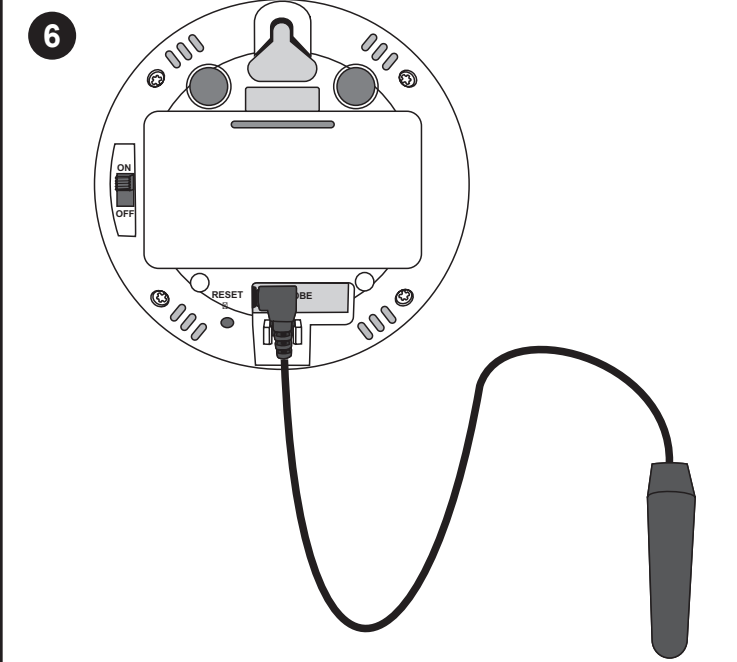

Alecto

OT-03

Thermometer met sensor
Thermomètre avec capteur
Thermometer mit Sensor
Thermometer with sensor

Download app via wifi
Alecto Thermo-Hygro

±15 - 30 meter.

LL.L = out of range
HH.H=out of range

Specifications:

1.	Temperature display	°C or °F.
2.	Measured	indoor: Temp/hygro/ probe: Temp.
3.	Probe temperature alarm	High and low temperature.
4.	Temperature range	-10 °C ~ +70 °C
5.	Temperature alarm	by sound and displayed warning
6.	Power	2 x AA (LR6) penlite batteries (excl.)