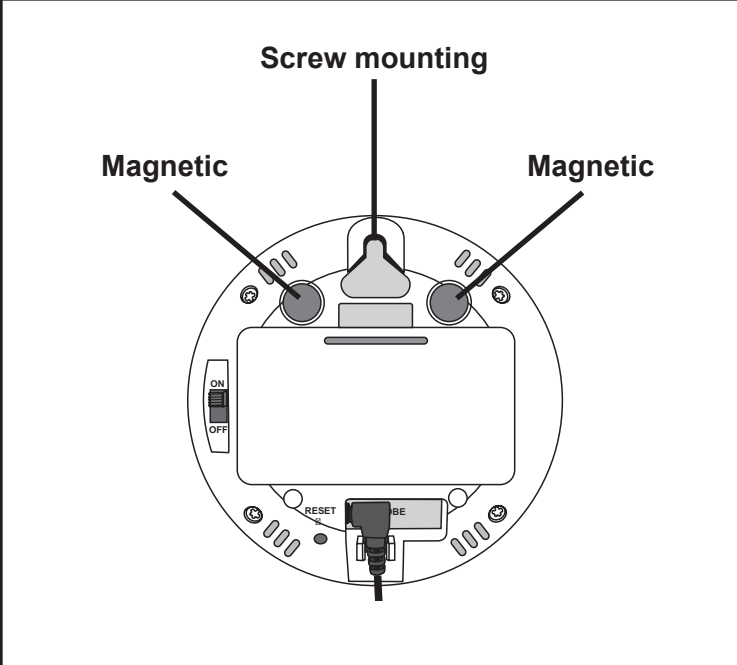

Alecto

OT-03

Thermometer met sensor
Thermomètre avec capteur
Thermometer mit Sensor
Thermometer with sensor

Download app via wifi
Alecto Thermo-Hygro

±15 - 30 meter.

LL.L = out of range
HH.H=out of range

Specifications:

1.	Temperature display	°C or °F.
2.	Measured	indoor: Temp/hygro/ probe: Temp.
3.	Probe temperature alarm	High and low temperature.
4.	Temperature range	-10 °C ~ +70 °C
5.	Temperature alarm	by sound and displayed warning
6.	Power	2 x AA (LR6) penlite batteries (excl.)