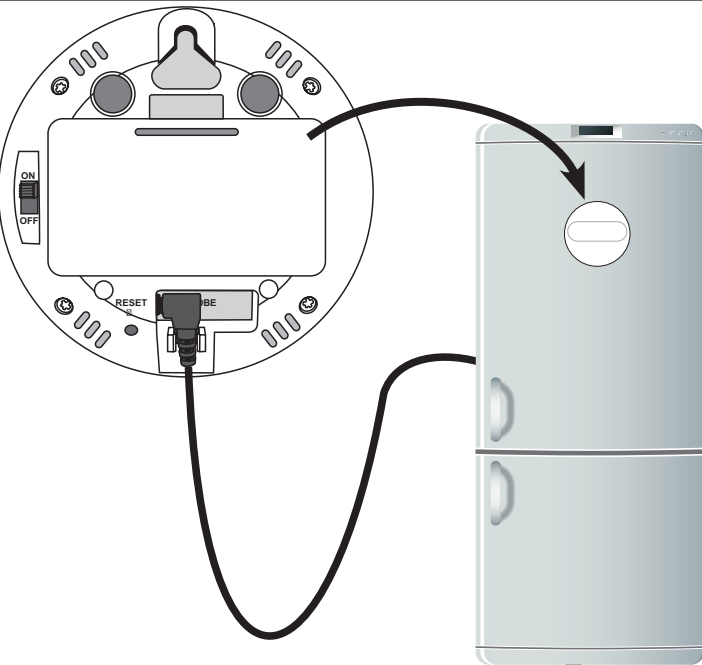

Alecto

OT-03

Thermometer met sensor
Thermomètre avec capteur
Thermometer mit Sensor
Thermometer with sensor

Download app via wifi
Alecto Thermo-Hygro

±15 - 30 meter.

LL.L = out of range
HH.H=out of range

Specifications:

1.	Temperature display	°C or °F.
2.	Measured	indoor: Temp/hygro/ probe: Temp.
3.	Probe temperature alarm	High and low temperature.
4.	Temperature range	-10 °C ~ +70 °C
5.	Temperature alarm	by sound and displayed warning
6.	Power	2 x AA (LR6) penlite batteries (excl.)