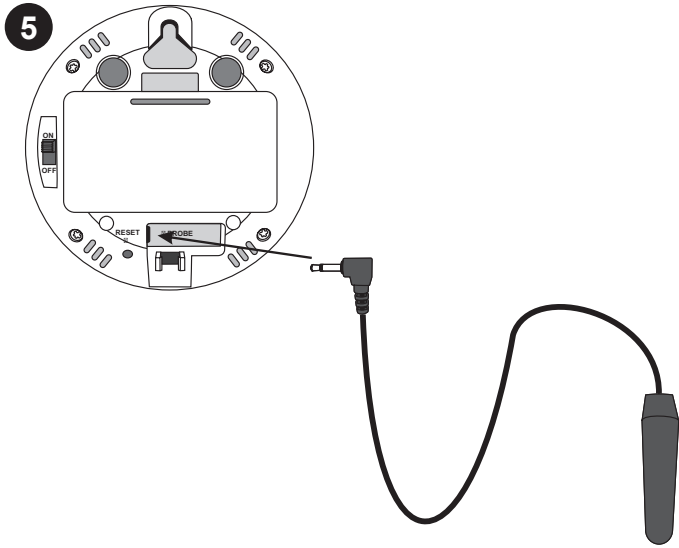

Alecto

OT-03

Thermometer met sensor
Thermomètre avec capteur
Thermometer mit Sensor
Thermometer with sensor

Download app via wifi
Alecto Thermo-Hygro

±15 - 30 meter.

LL.L = out of range
HH.H=out of range

Specifications:

1.	Temperature display	°C or °F.
2.	Measured	indoor: Temp/hygro/ probe: Temp.
3.	Probe temperature alarm	High and low temperature.
4.	Temperature range	-10 °C ~ +70 °C
5.	Temperature alarm	by sound and displayed warning
6.	Power	2 x AA (LR6) penlite batteries (excl.)