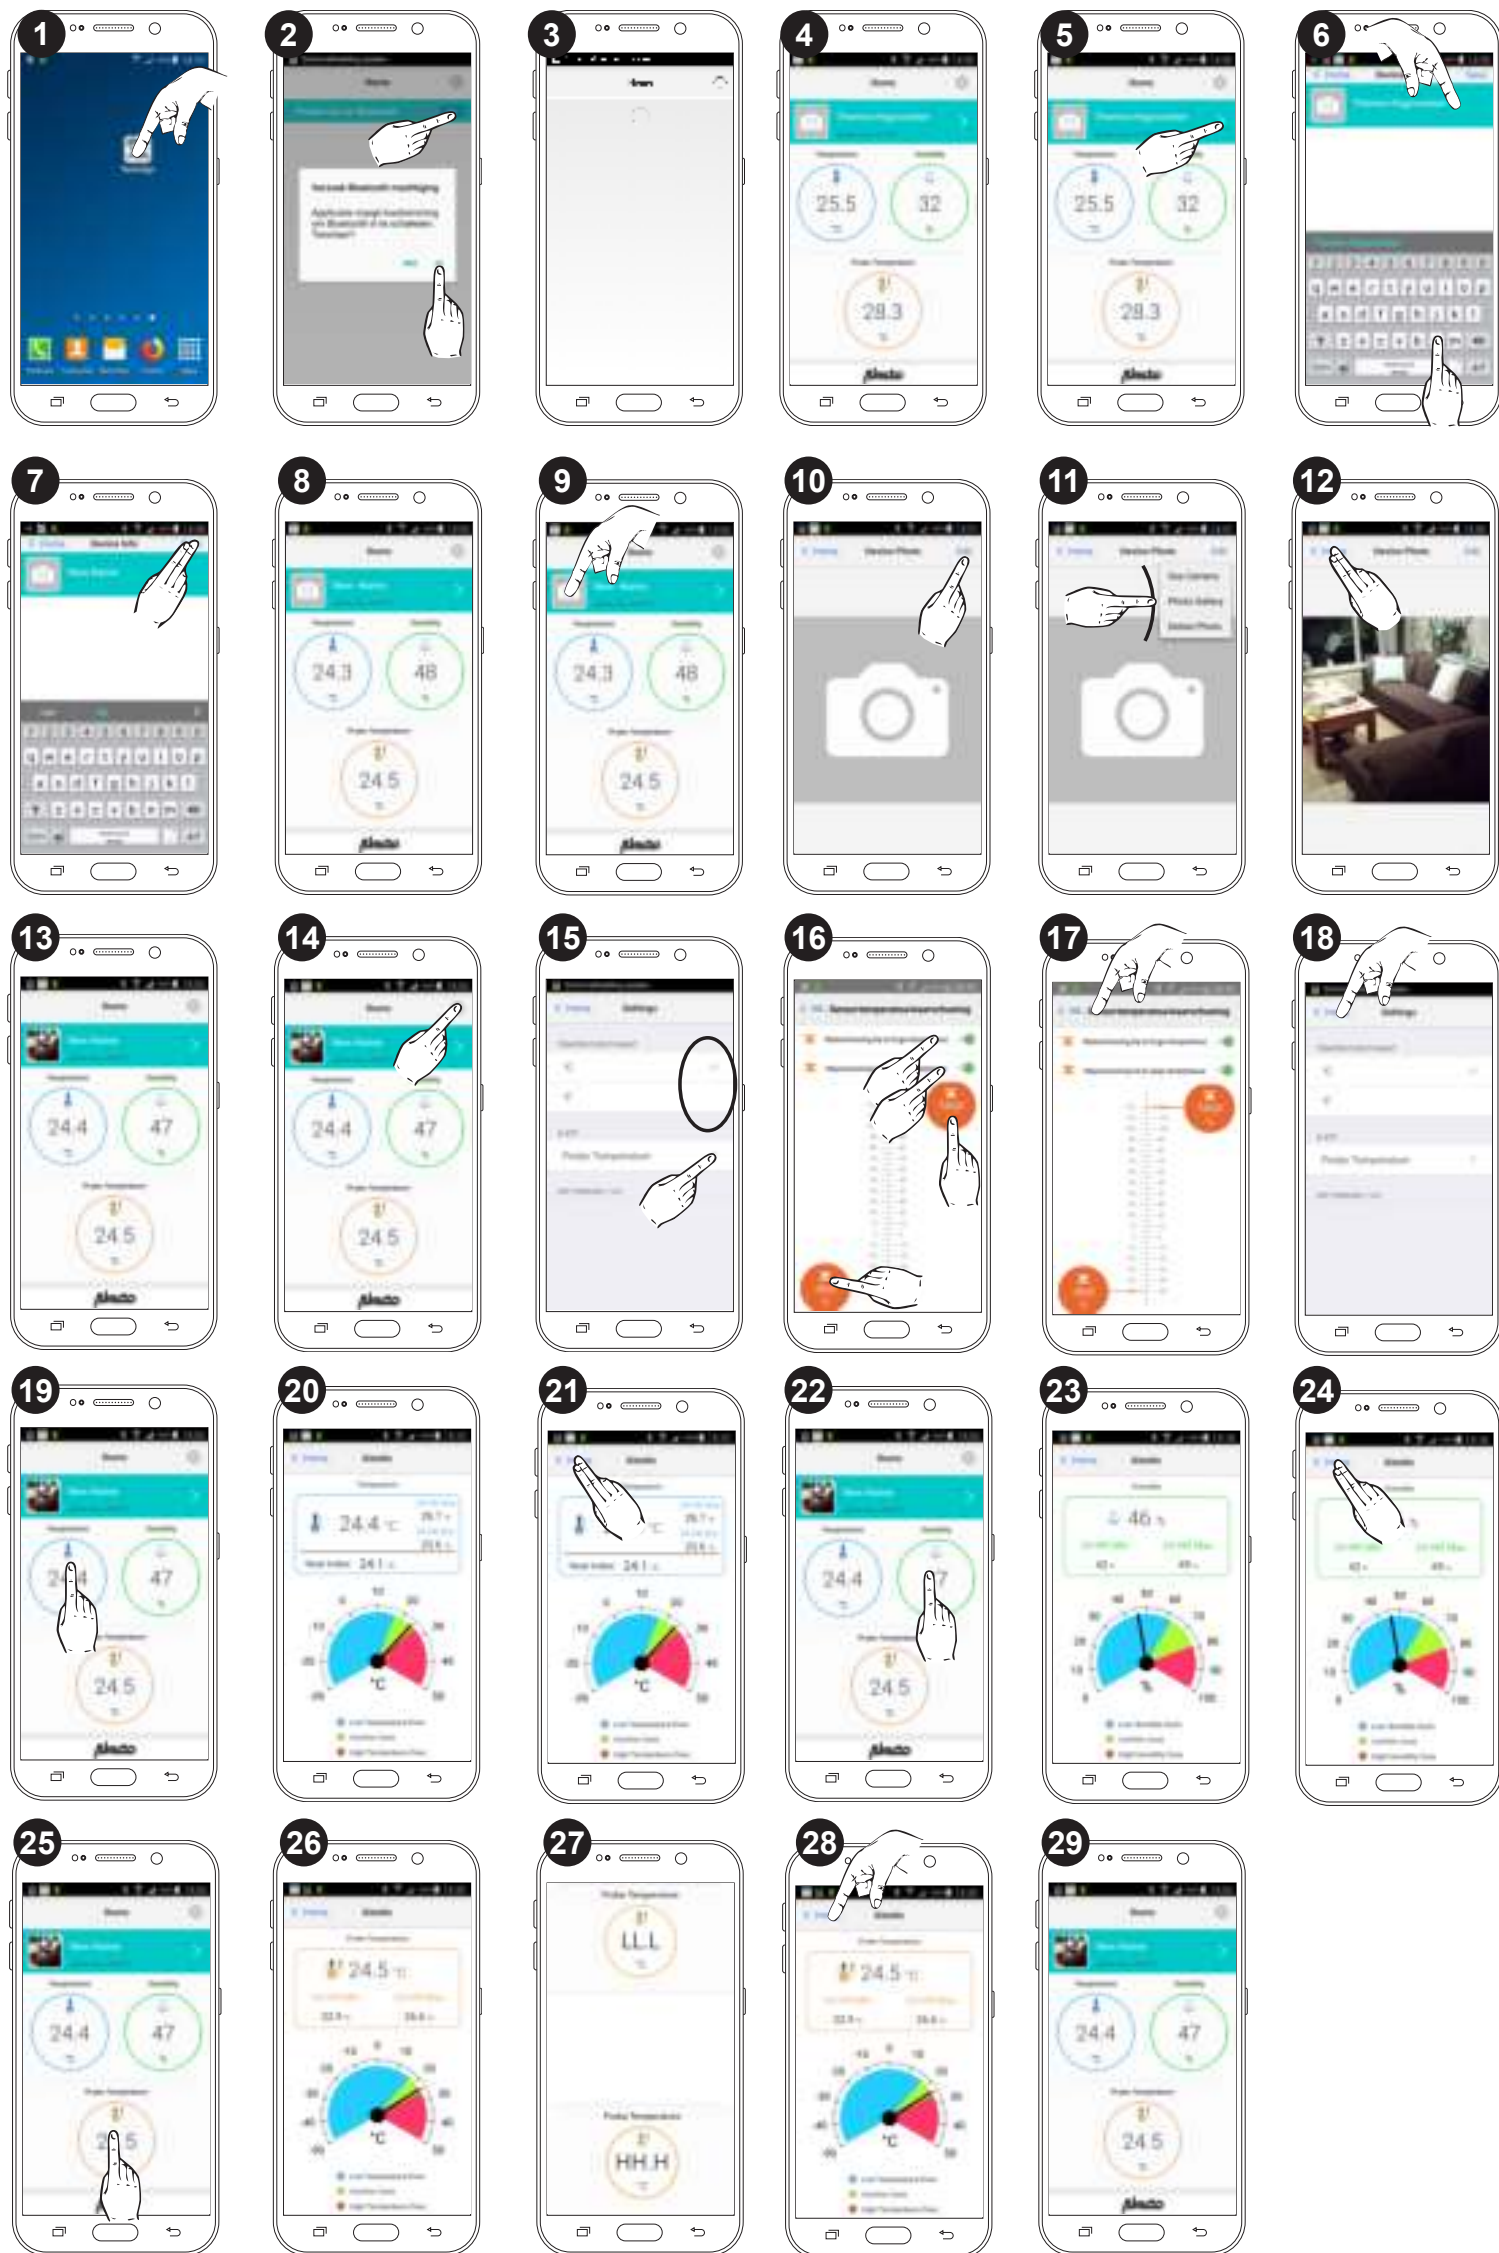

Alecto

OT-03

Thermometer met sensor
Thermomètre avec capteur
Thermometer mit Sensor
Thermometer with sensor

Download app via wifi
Alecto Thermo-Hygro

±15 - 30 meter.

LL.L = out of range
HH.H=out of range

Specifications:

1.	Temperature display	°C or °F.
2.	Measured	indoor: Temp/hygro/ probe: Temp.
3.	Probe temperature alarm	High and low temperature.
4.	Temperature range	-10 °C ~ +70 °C
5.	Temperature alarm	by sound and displayed warning
6.	Power	2 x AA (LR6) penlite batteries (excl.)