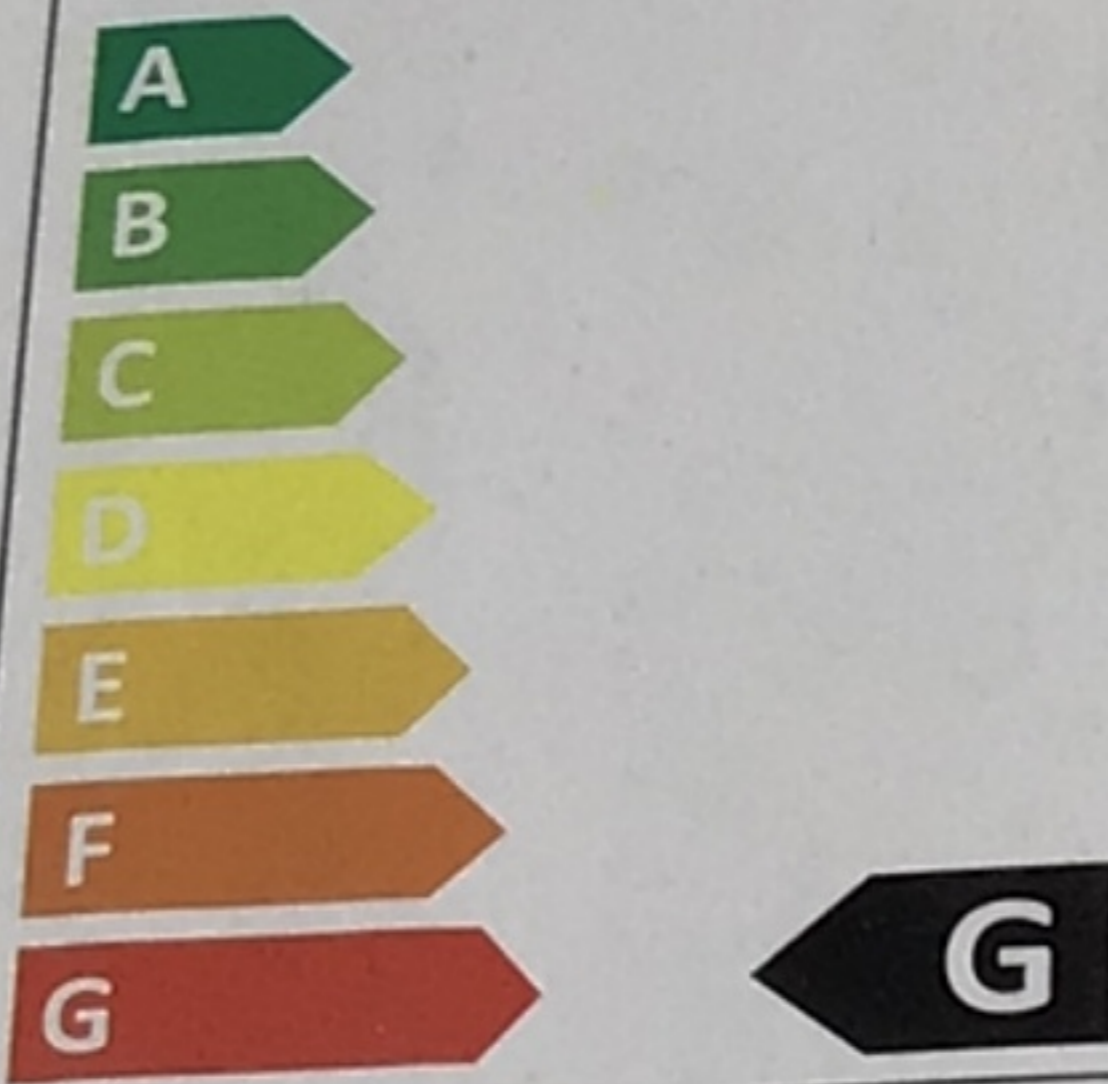

CLEAR SOFT G

Information

V•Hz	220-240 V•50 Hz
mA	11
Watt (W)	2,5
Lumen (lm _{360°})	150
Kelvin (K)	2200
Ra	90
Lifetime (h)	15 000
Base	E14
Dimmer compatible: startrading.com/dimmer	

 **ENERG** 
STAR TRADING AB
338-35

LED
LONG LIFE
LESS ENERGY

Dimmer
compatible

3
kWh/1000h

230 V, 50 Hz

STAR[®]
TRADING

Star Street 1, 51250 SVENJUNGA, Sweden
www.startrading.com

Art. No. 338-35

BK-338-35-C Made in China