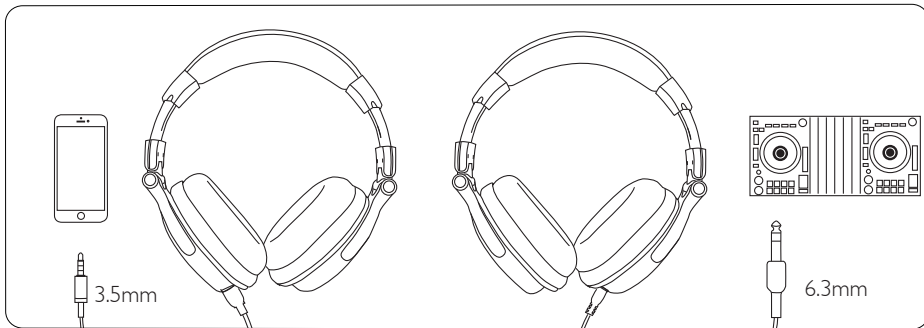

- 90°Rotating Ear Cups

The ear cups pivots for a personalized fit, and rotates 90 degrees to lay flat. The lay-flat design makes them easier to transport and more comfortable when resting around the neck. Besides, the ear-cups can be rotated both left and right for single-ear monitoring.