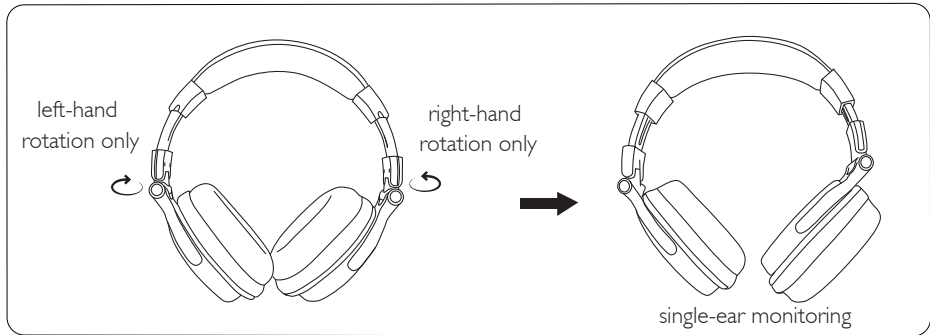

## Features

- High-resoluting and deep-reaching sound

The 50mm large neodymium driver and innovative technology deliver high definition sound in new perfection and reproduces all your music's dynamics and controlled bass that DJs and audiophiles need.

- 90°Rotating Ear Cups

The ear cups pivots for a personalized fit, and rotates 90 degrees to lay flat. The lay-flat design makes them easier to transport and more comfortable when resting around the neck. Besides, the ear-cups can be rotated both left and right for single-ear monitoring.