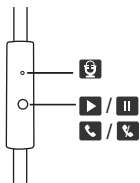

- 1.2m standard cable with mic

Remote control function