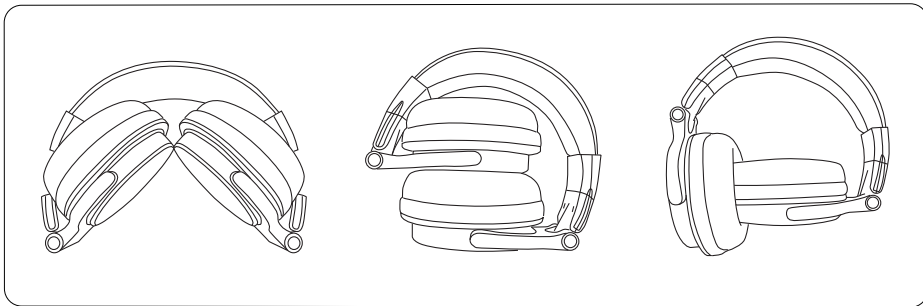

- 90°Rotating Ear Cups

The ear cups pivots for a personalized fit, and rotates 90 degrees to lay flat. The lay-flat design makes them easier to transport and more comfortable when resting around the neck. Besides, the ear-cups can be rotated both left and right for single-ear monitoring.

The static 2m cable can be stretched up to 3m for extended use.

- 1.2m standard cable with mic

Remote control function

- Foldable and Portable

OneOdio Studio are flexible headphones that can be naturally adjusted to fit any sized head.