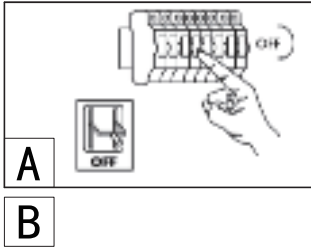

INSTRUCTION MANUAL

Corky SL Black Brown 4
102368

Overall Sizes: