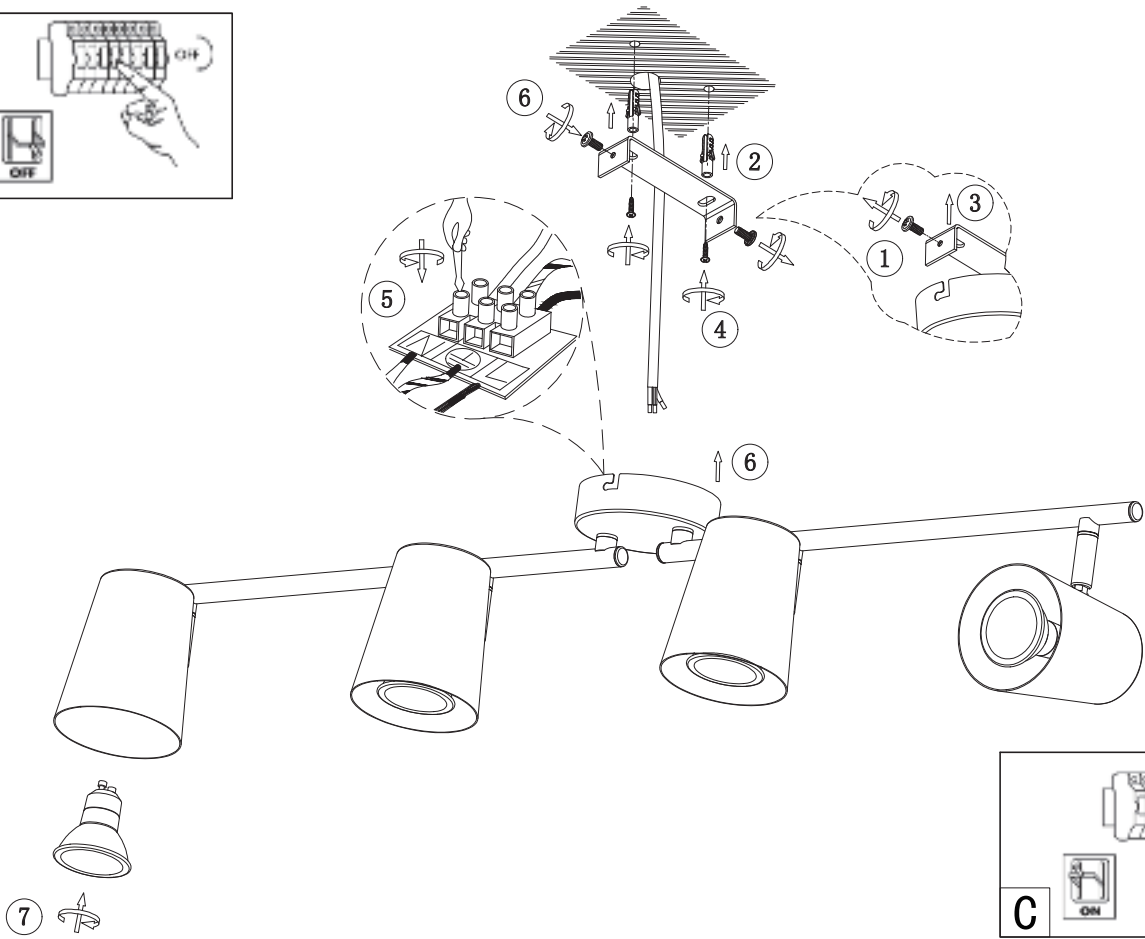

INSTRUCTION MANUAL

Corky SL Black Brown 4
102368

Overall Sizes: