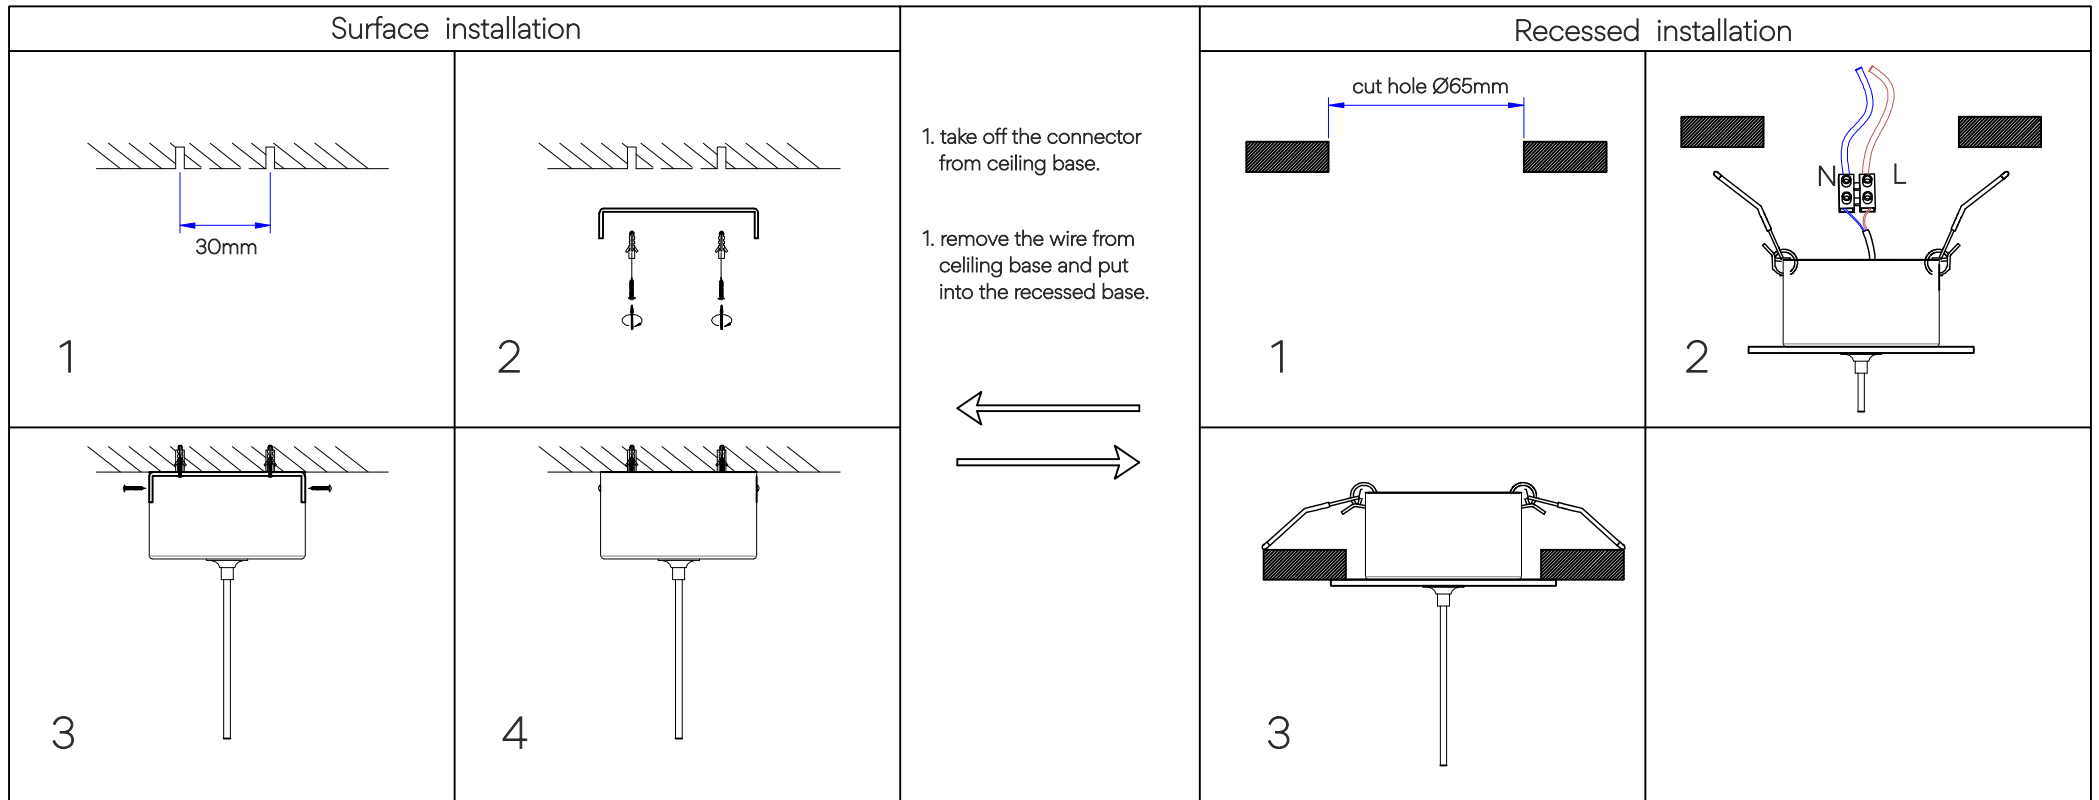

ATMOS GU10

CODE 4465, 4466, 4467, 4468, 4954, 4955

ALUMINIUM

IP20

RoHS