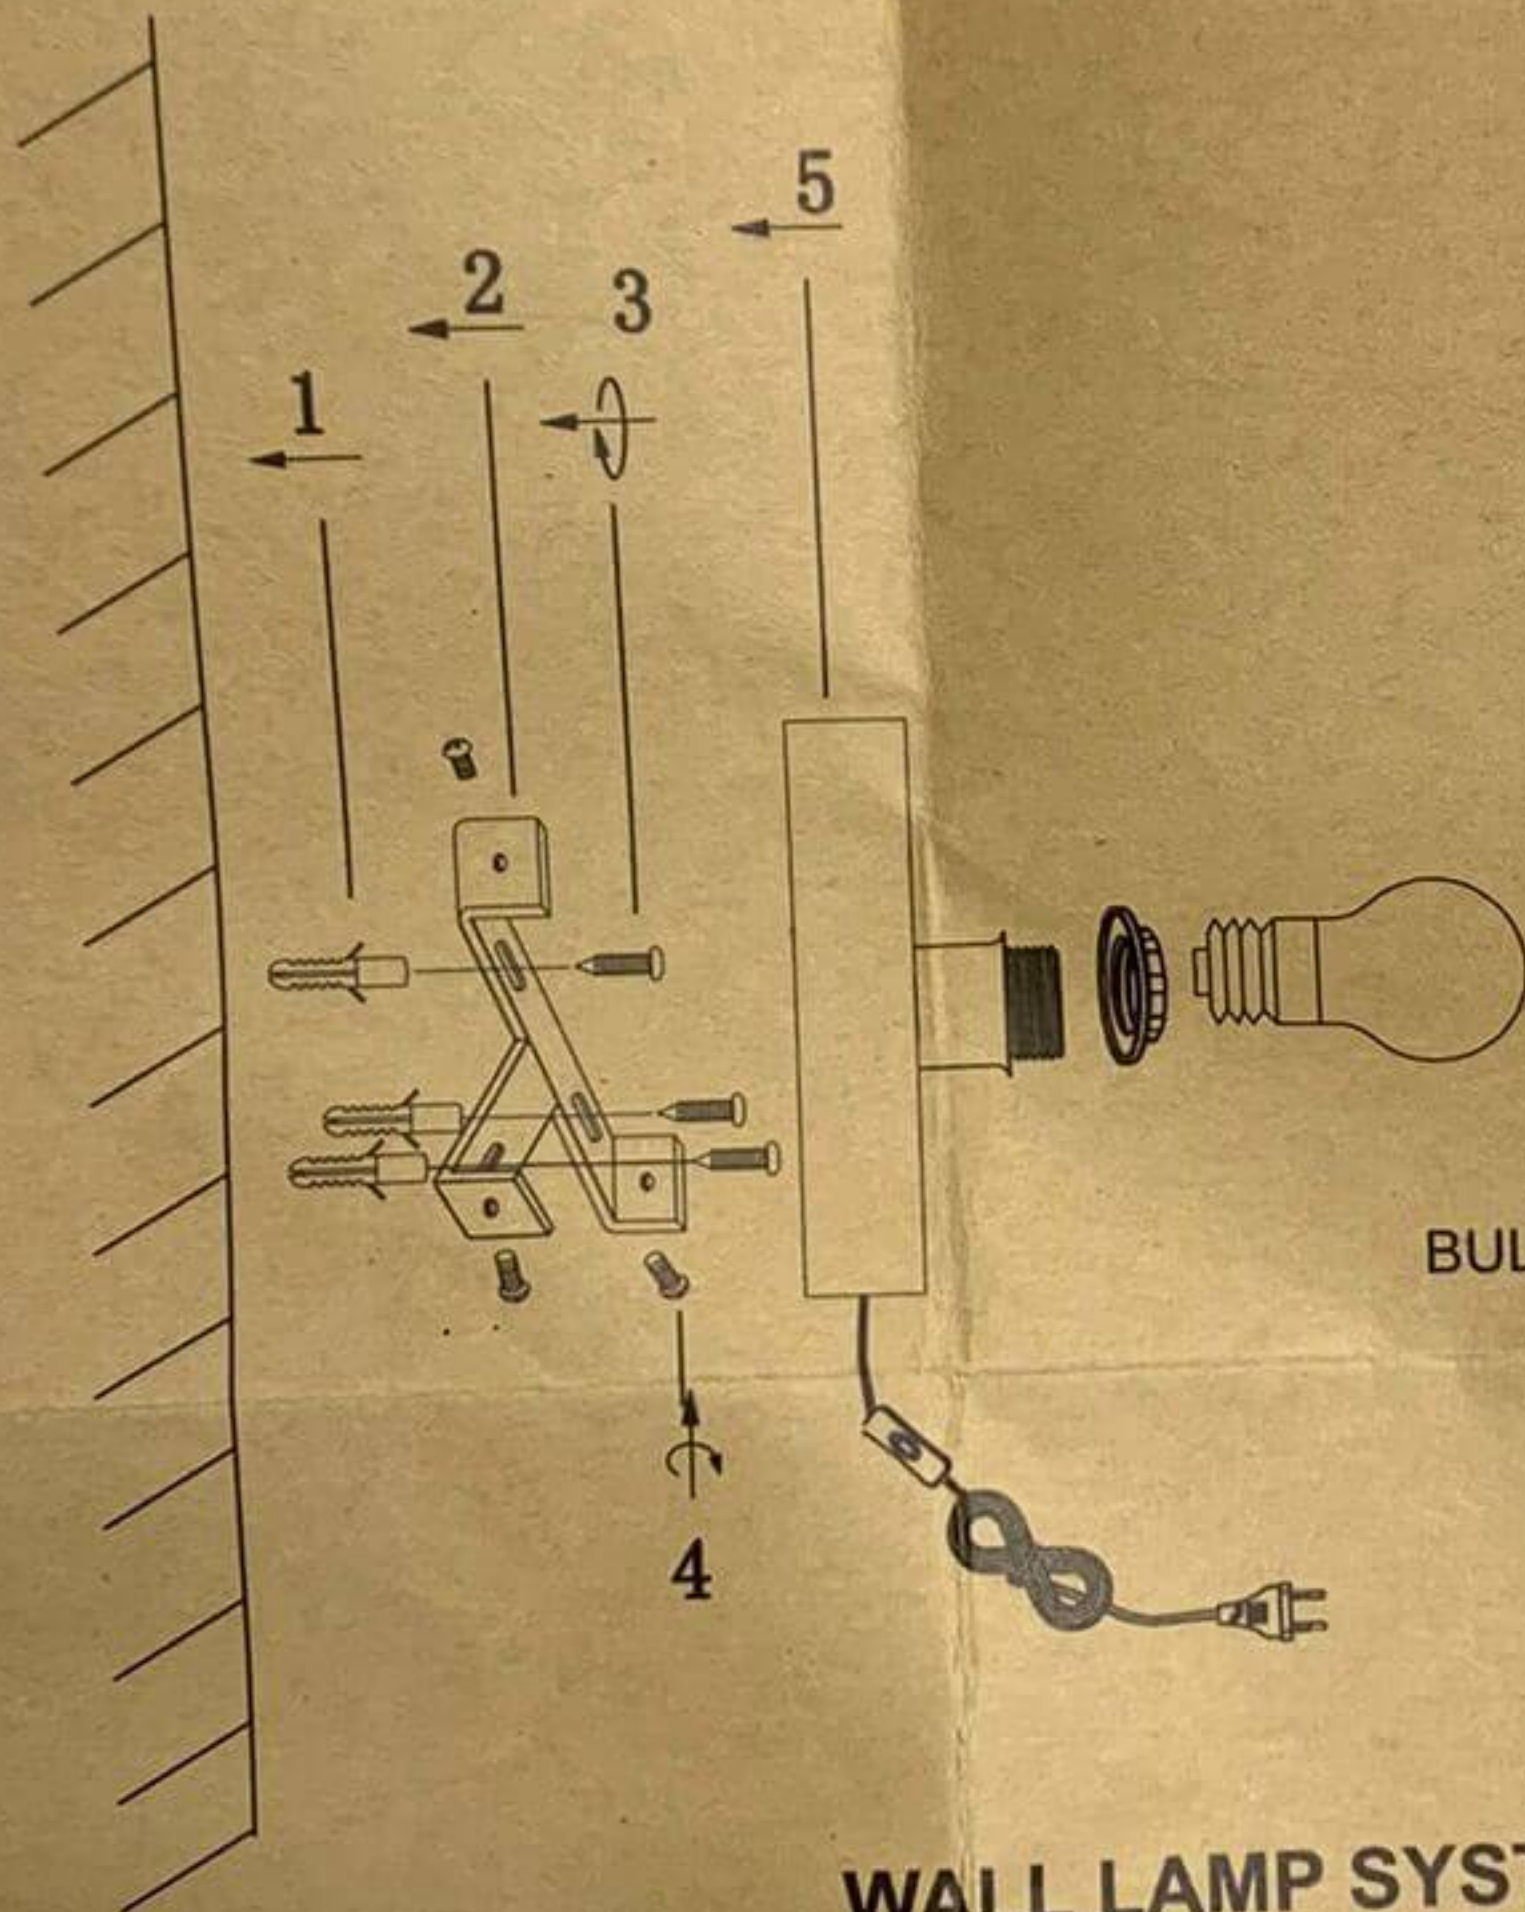

**GOOD&
MOJO**
SUSTAINABLE LIGHTING WITH A GOOD CAUSE

BULB NOT INCLUDED

**WALL LAMP SYSTEM GM0070-W-B
GM0071-W-B**

material:iron
socket:E27
maximum:60W
CE

Please note: if the external flexible cable or cord of this luminaire is damaged, it should be replaced by a qualified person in order to avoid hazard.