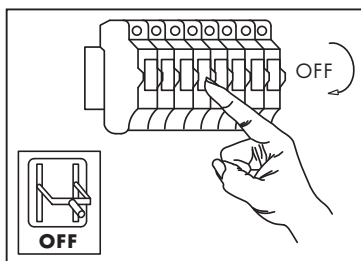

INSTRUCTION MANUAL

Emado 2 SL Burned Steel with Wood 96669

Overall size:

FittinQ B.V.

Smaragdweg 52, 5527 LB Hapert, The Netherlands
www.qazqa.nl

QAZQA