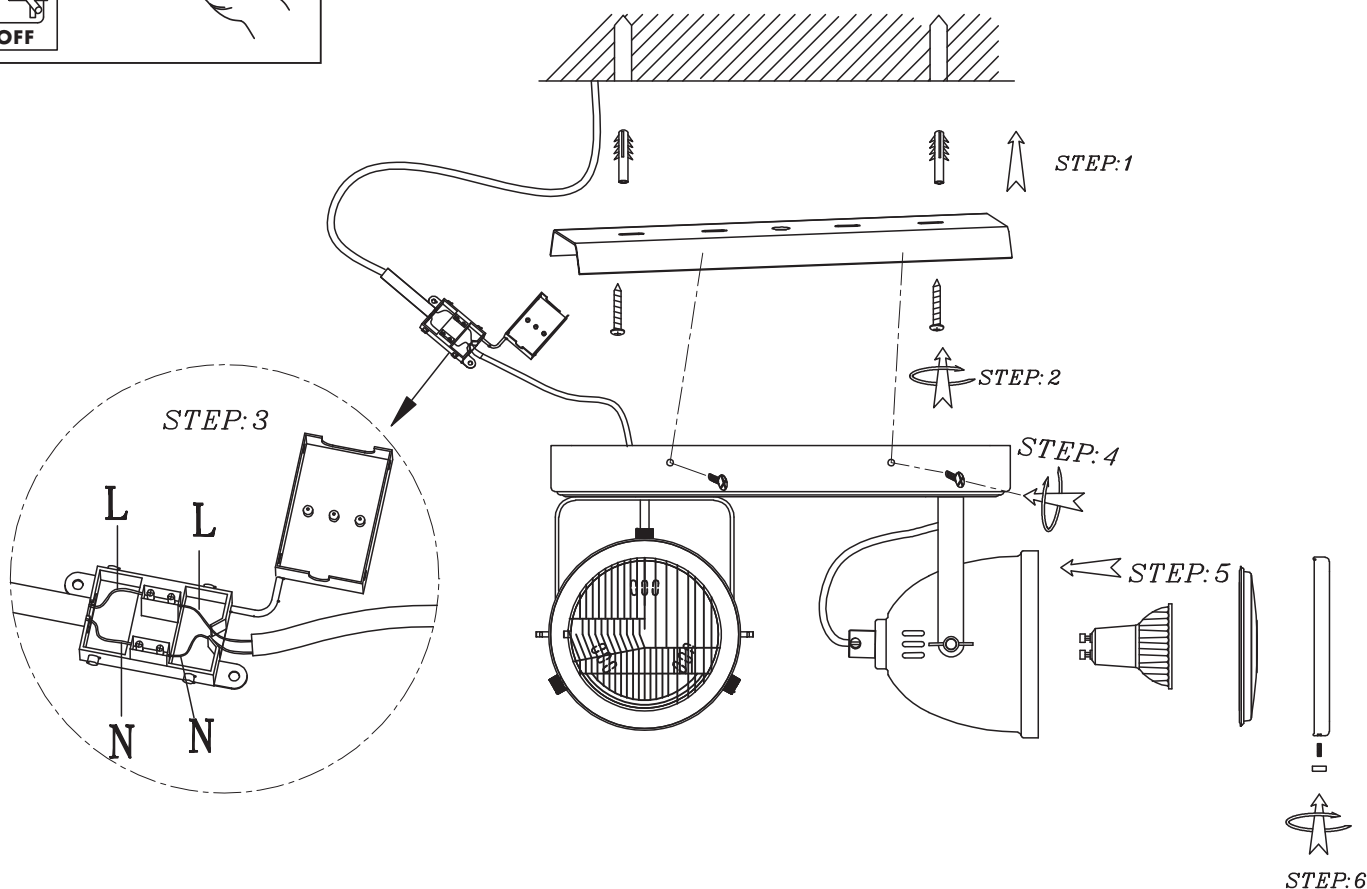

INSTRUCTION MANUAL

Emado 2 SL Burned Steel with Wood 96669

Overall size:

FittinQ B.V.

Smaragdweg 52, 5527 LB Hapert, The Netherlands
www.qazqa.nl

QAZQA