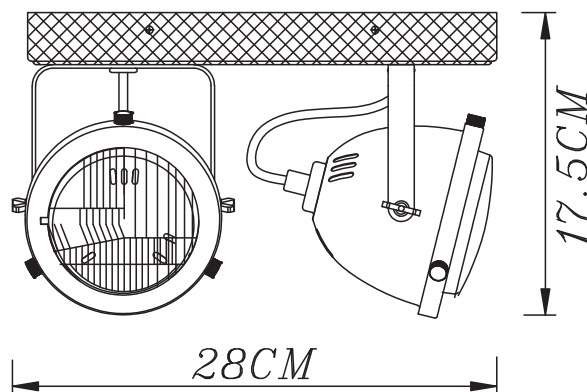

INSTRUCTION MANUAL

Emado 2 SL Burned Steel with Wood 96669

Overall size:

FittinQ B.V.

Smaragdweg 52, 5527 LB Hapert, The Netherlands
www.qazqa.nl

QAZQA